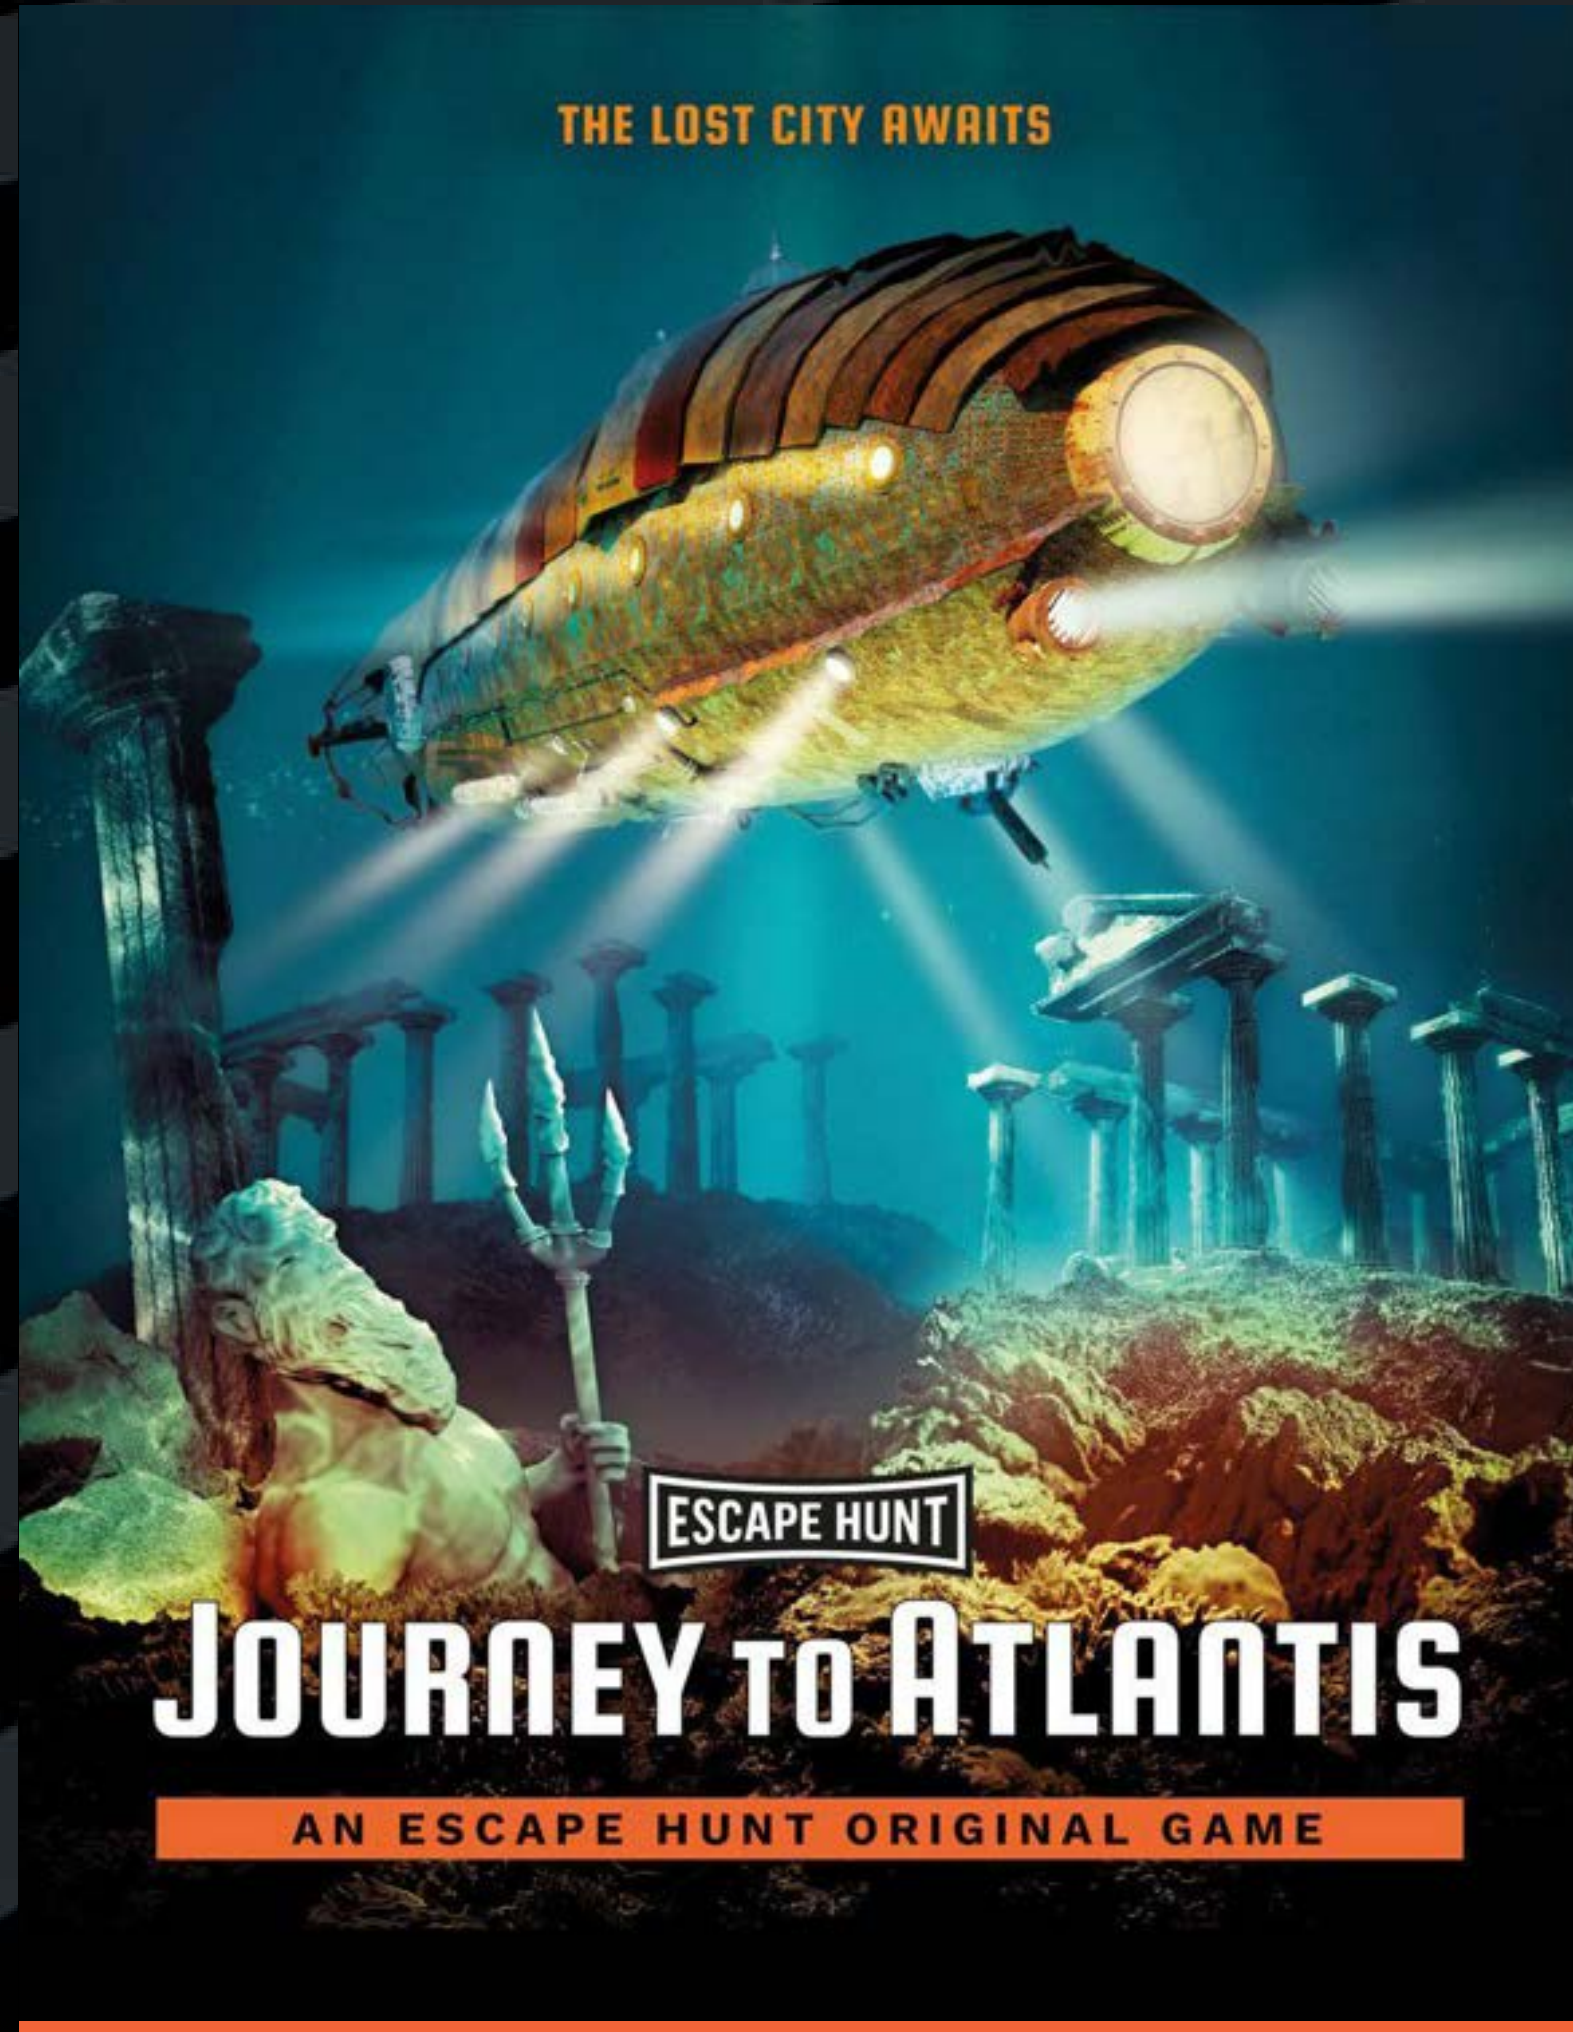

'THE ROLLS ROYCE OF ESCAPE ROOMS'

I CHOOSE BIRMINGHAM

'BEST 60 MINUTES EVER'

TRIPADVISOR REVIEW

ESCAPE ROOMS

Step into an out of this world adventure with our highly immersive 5* escape rooms where you'll experience pulse-racing real-life adventures

CALL 0330 118 0622

Or visit <https://escapehunt.com/uk/christmas-parties/>