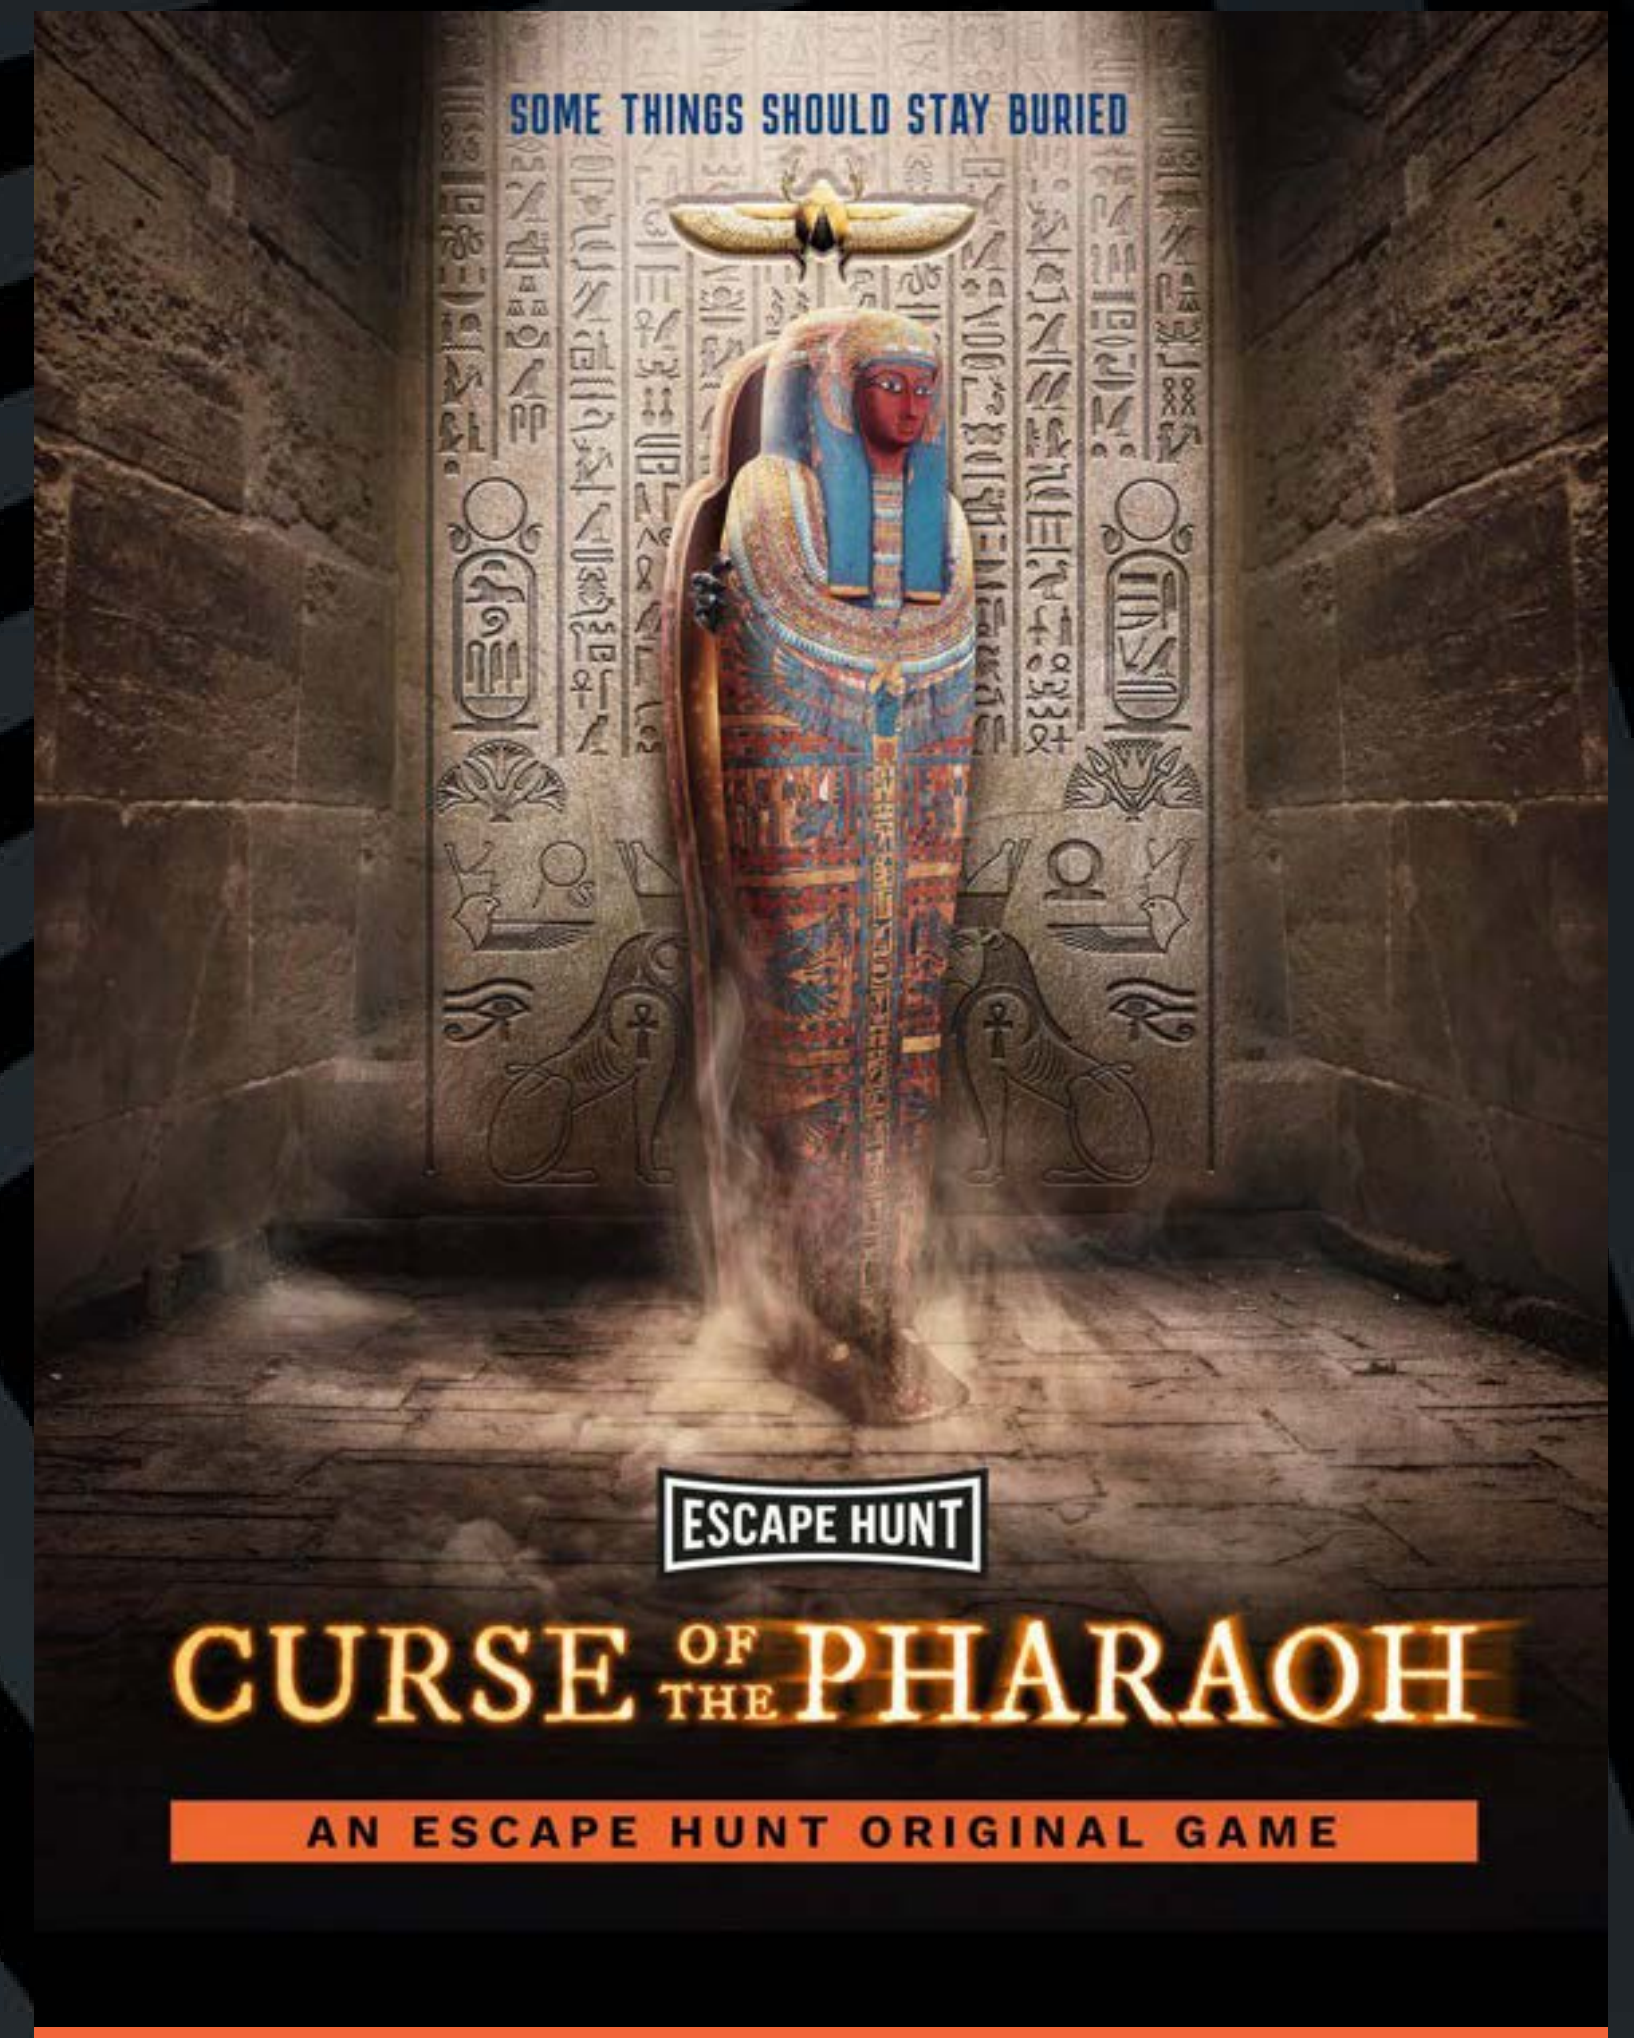

ESCAPE ROOMS

Step into an out of this world adventure with our highly immersive 5* escape rooms where you'll experience pulse-racing real-life adventures

CALL 0330 118 0622

Or visit <https://escapehunt.com/uk/christmas-parties/>