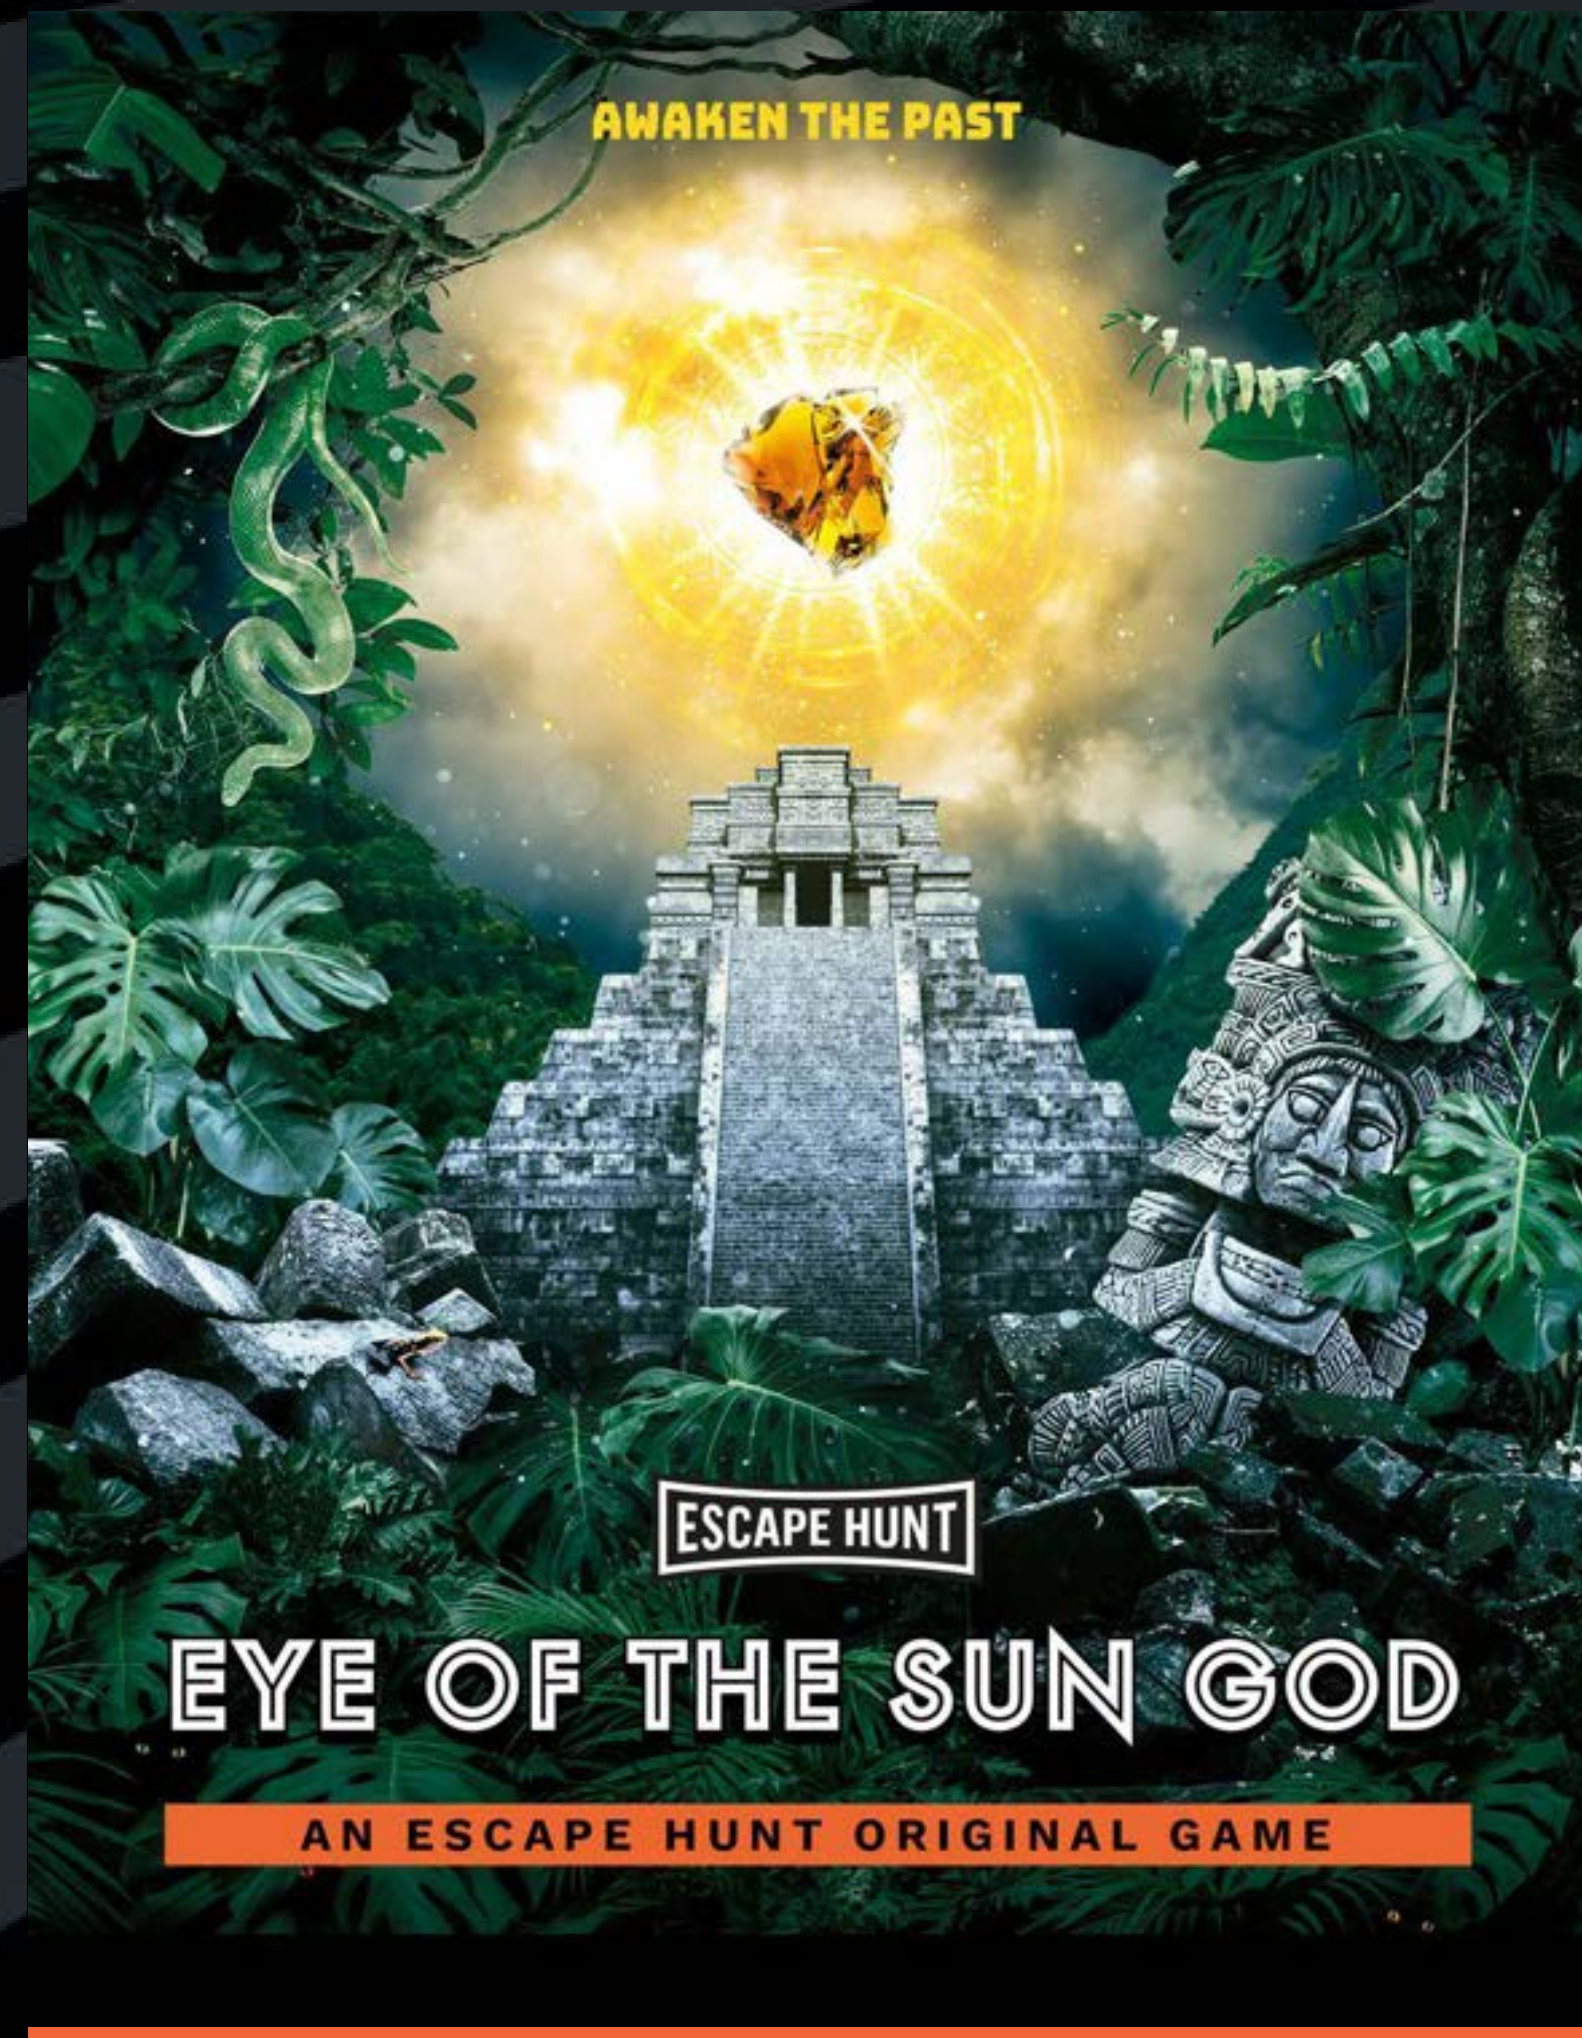

ESCAPE ROOMS

Step into an out of this world adventure with our highly immersive 5* escape rooms where you'll experience pulse-racing real-life adventures

CALL 0330 118 0622

Or visit <https://escapehunt.com/uk/christmas-parties/>