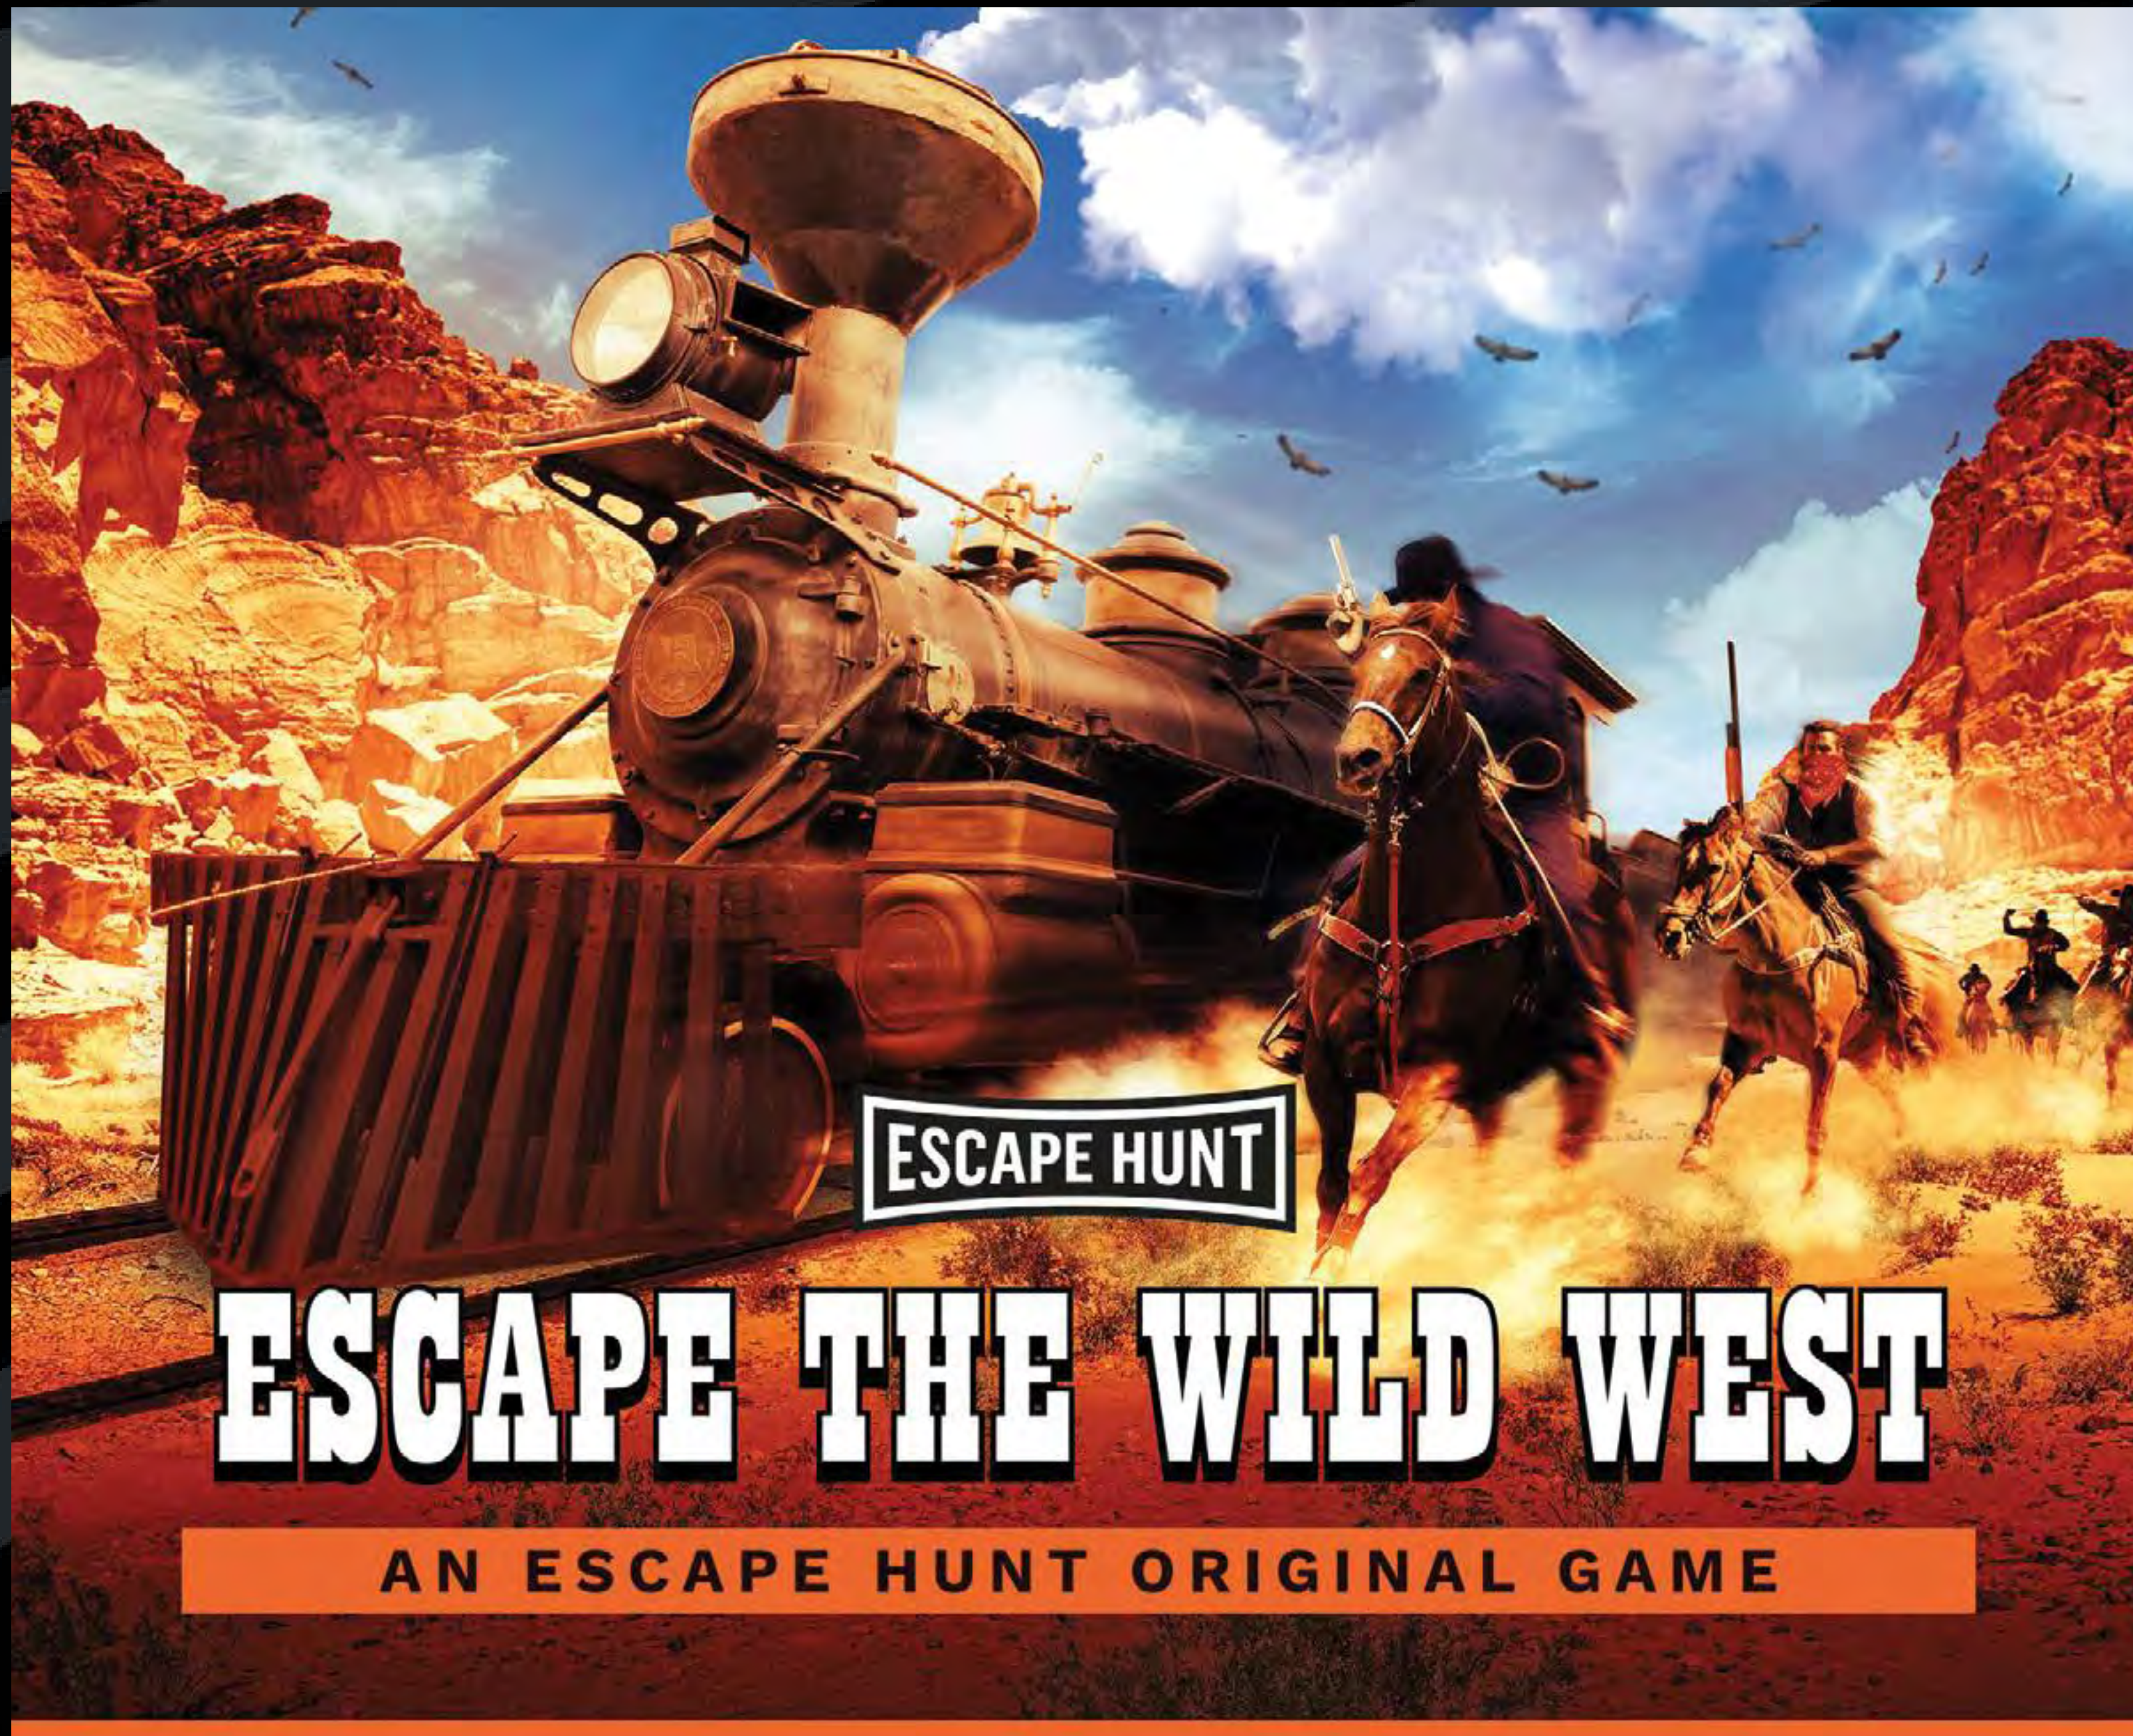

ESCAPE HUNT

ESCAPE THE WILD WEST

AN ESCAPE HUNT ORIGINAL GAME