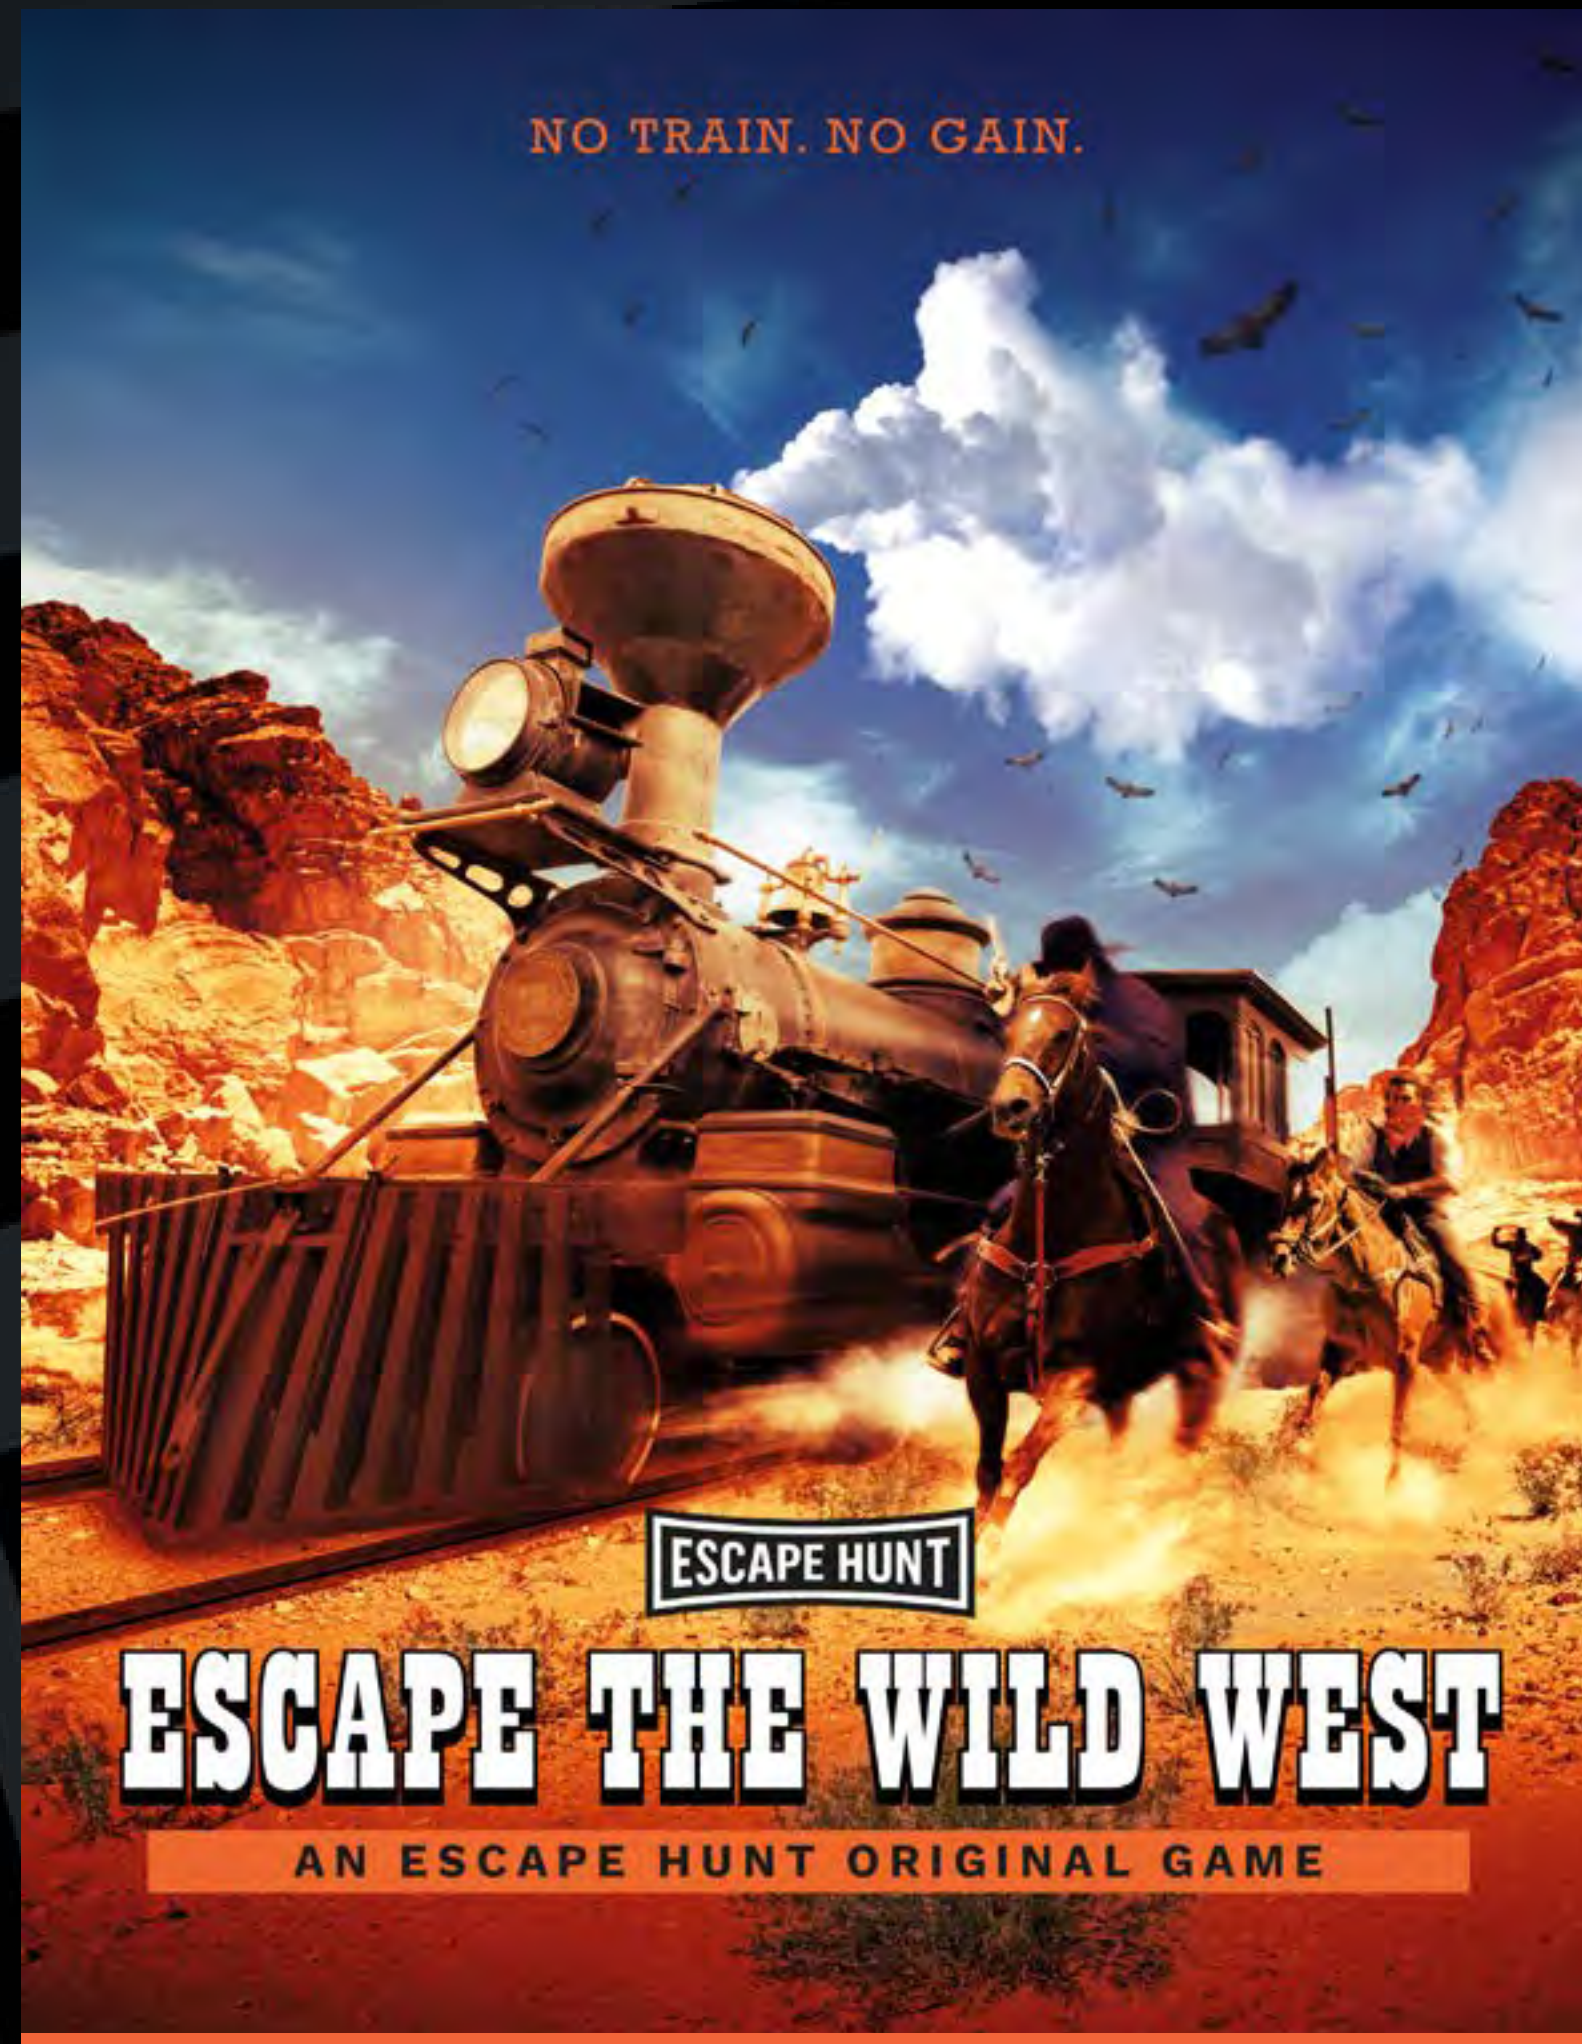

ESCAPE ROOMS

Step into an out of this world adventure with our highly immersive 5* escape rooms where you'll experience pulse-racing real-life adventures

CALL 0330 118 0622
Or visit [escapehunt.com/uk/team-building/](https://www.escapehunt.com/uk/team-building/)