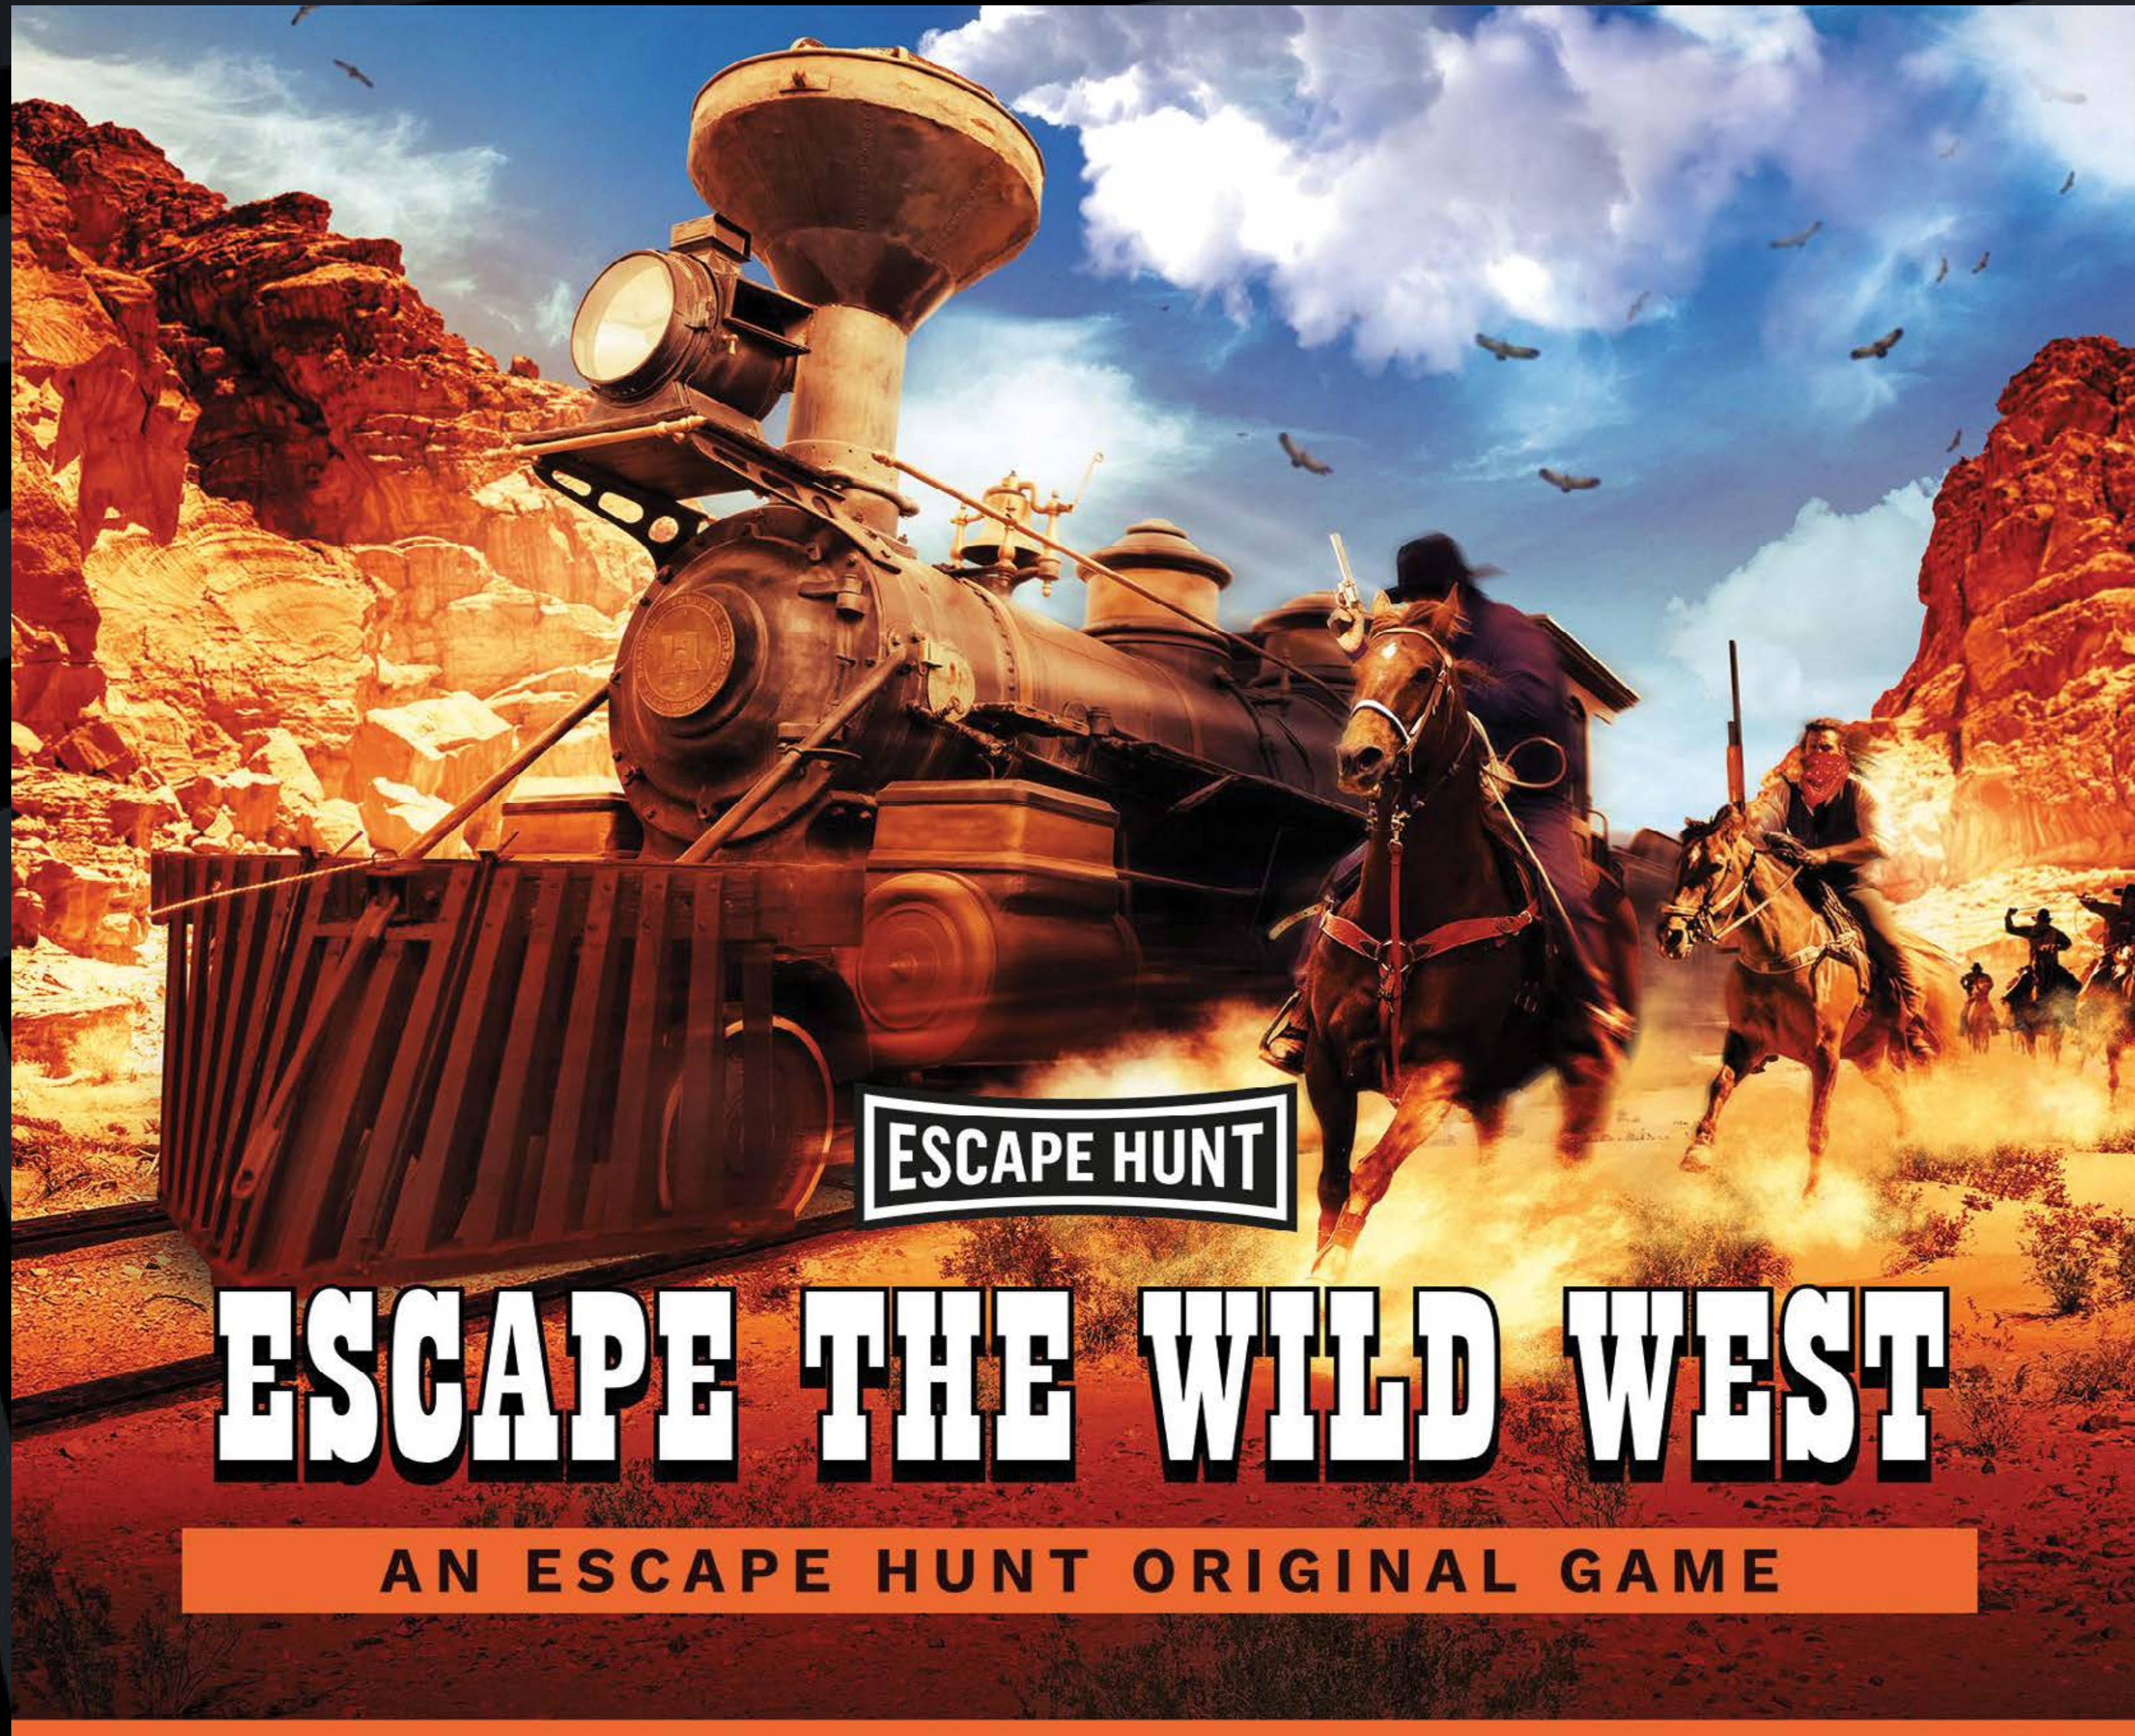

CALL 0330 118 0622
Or visit escapehunt.com/uk/team-building/

CALL 0330 118 0622
Or visit escapehunt.com/uk/team-building/

ESCAPE HUNT

ESCAPE THE WILD WEST

AN ESCAPE HUNT ORIGINAL GAME

Step into the Wild West! In just 60 minutes, you'll need get the rusty old locomotive running and escape with the gold. Hurry, the bloodthirsty Bill French Gang is on their way.