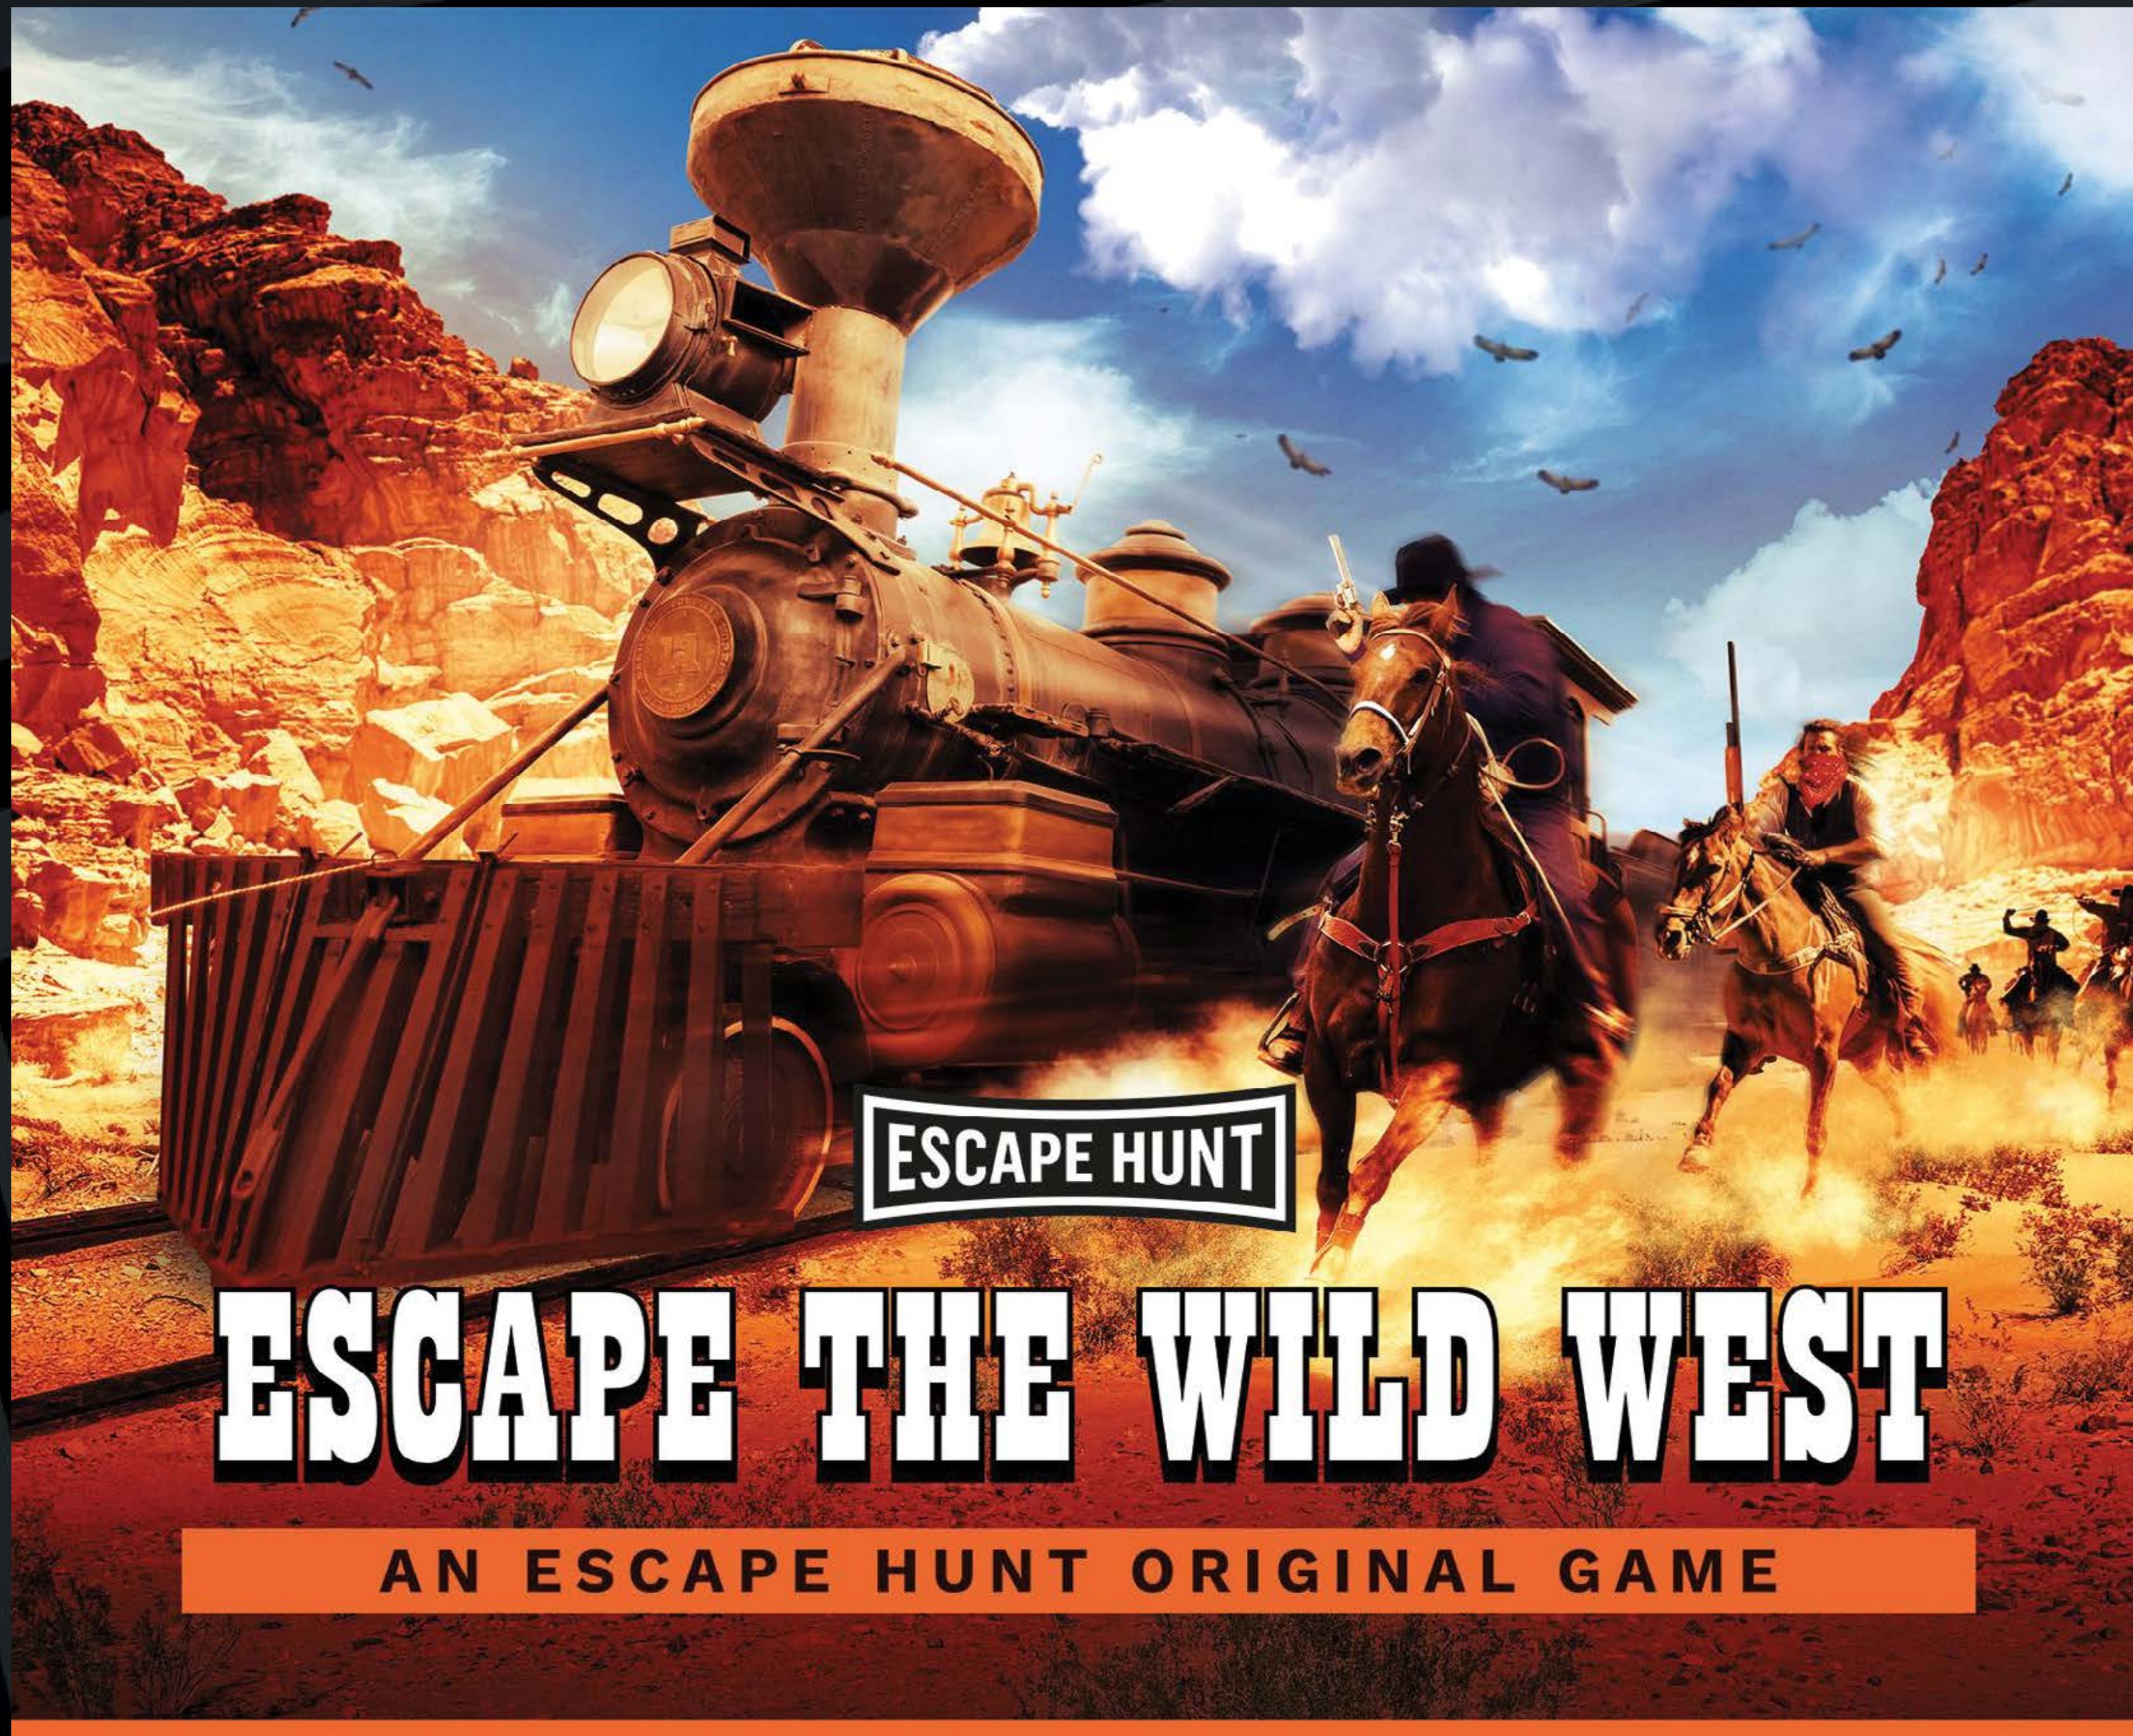

ESCAPE HUNT

ESCAPE THE WILD WEST

AN ESCAPE HUNT ORIGINAL GAME