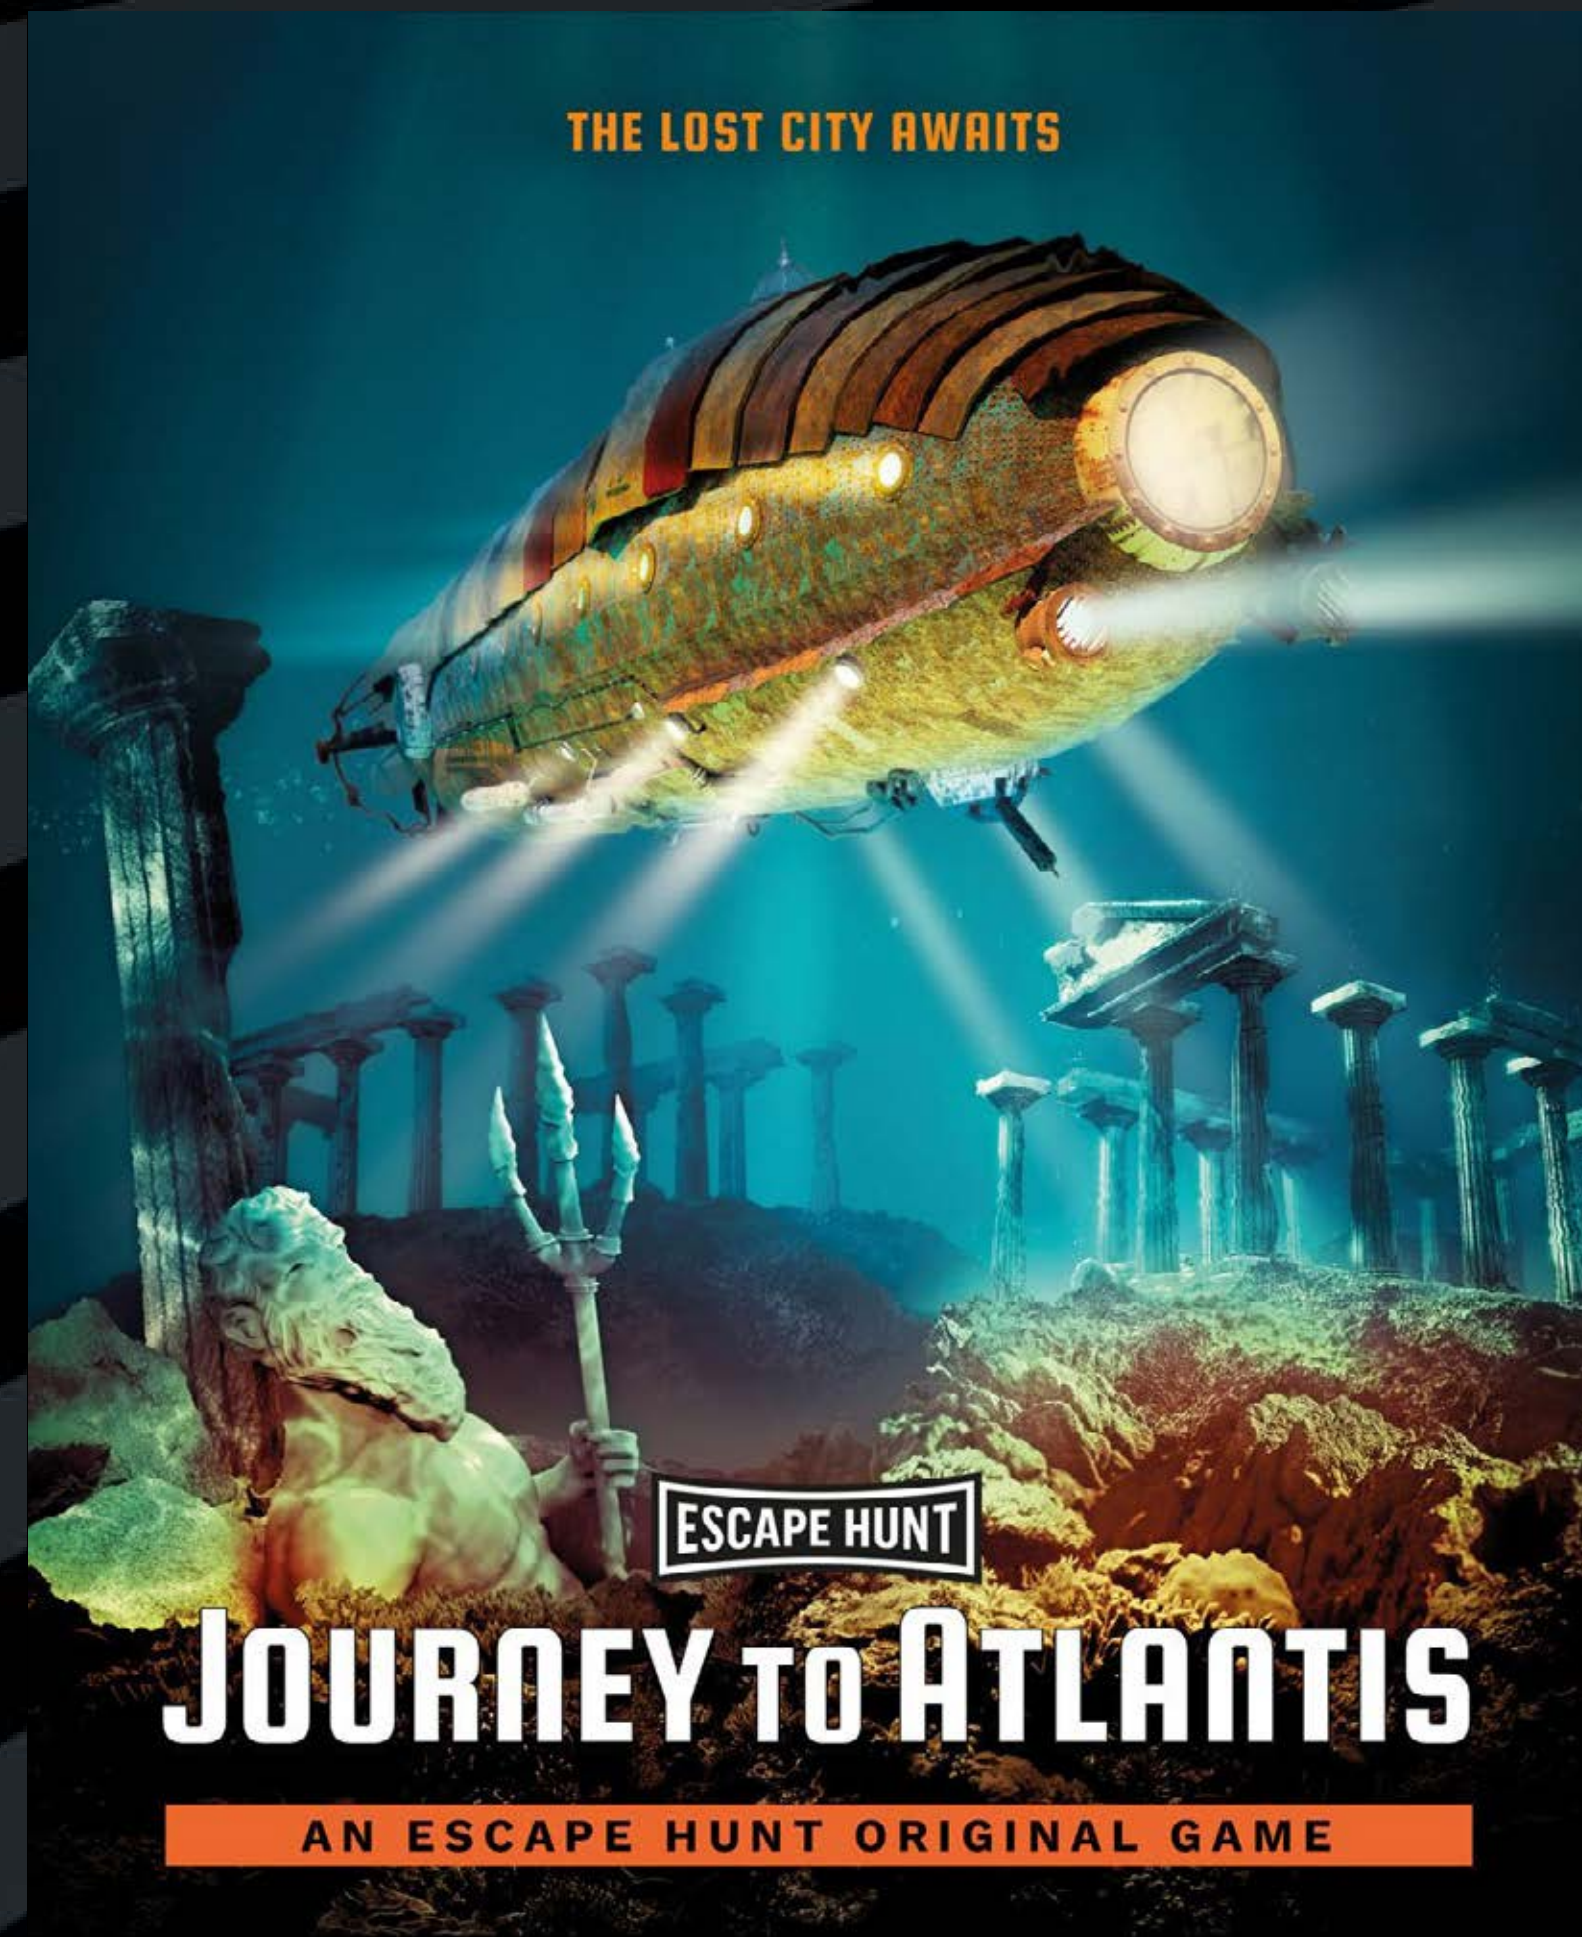

ESCAPE ROOMS

Step into an out of this world adventure with our highly immersive 5* escape rooms where you'll experience pulse-racing real-life adventures

CALL 0330 118 0622

Or visit escapehunt.com/uk/team-building/