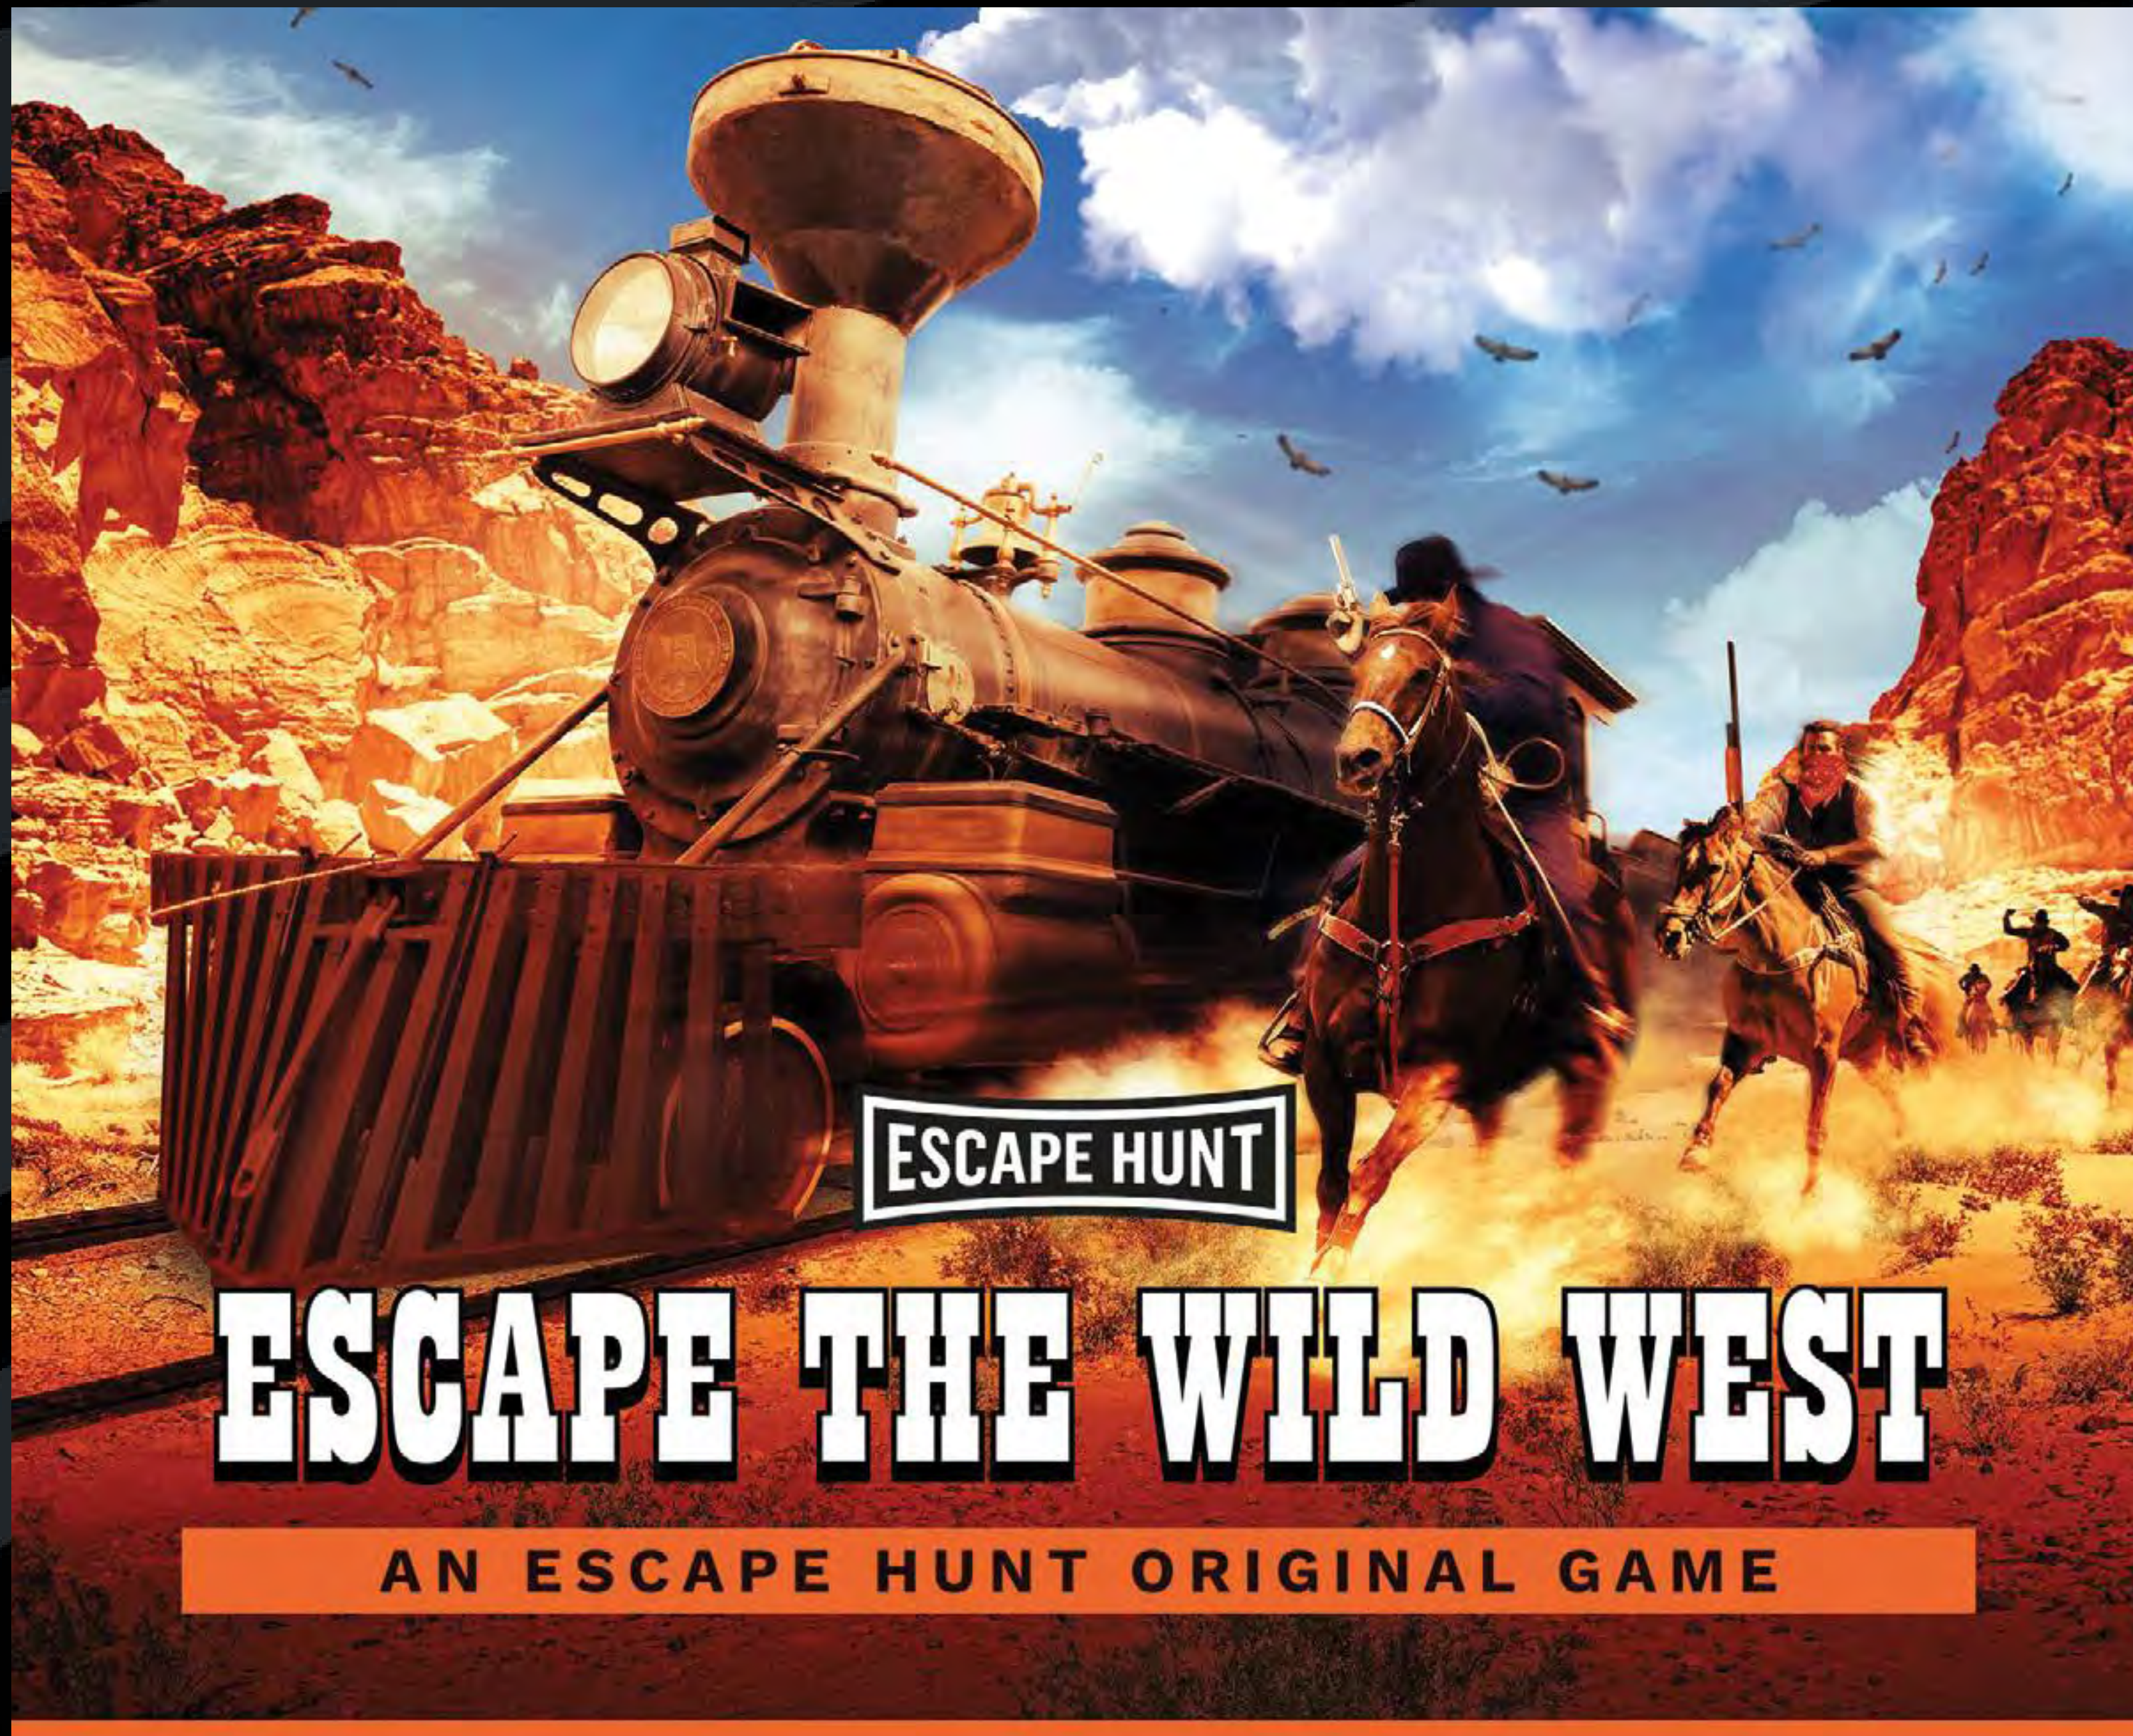

The terrifying Blackbeard has just been killed and his loot lies unguarded. You and your shipmates need to work together if you're going to make it out of this sinking ship with the treasure.

HOW MANY

2-6

ESCAPE HUNT

ESCAPE THE WILD WEST

AN ESCAPE HUNT ORIGINAL GAME

Step into the Wild West! In just 60 minutes, you'll need get the rusty old locomotive running and escape with the gold. Hurry, the bloodthirsty Bill French Gang is on their way.