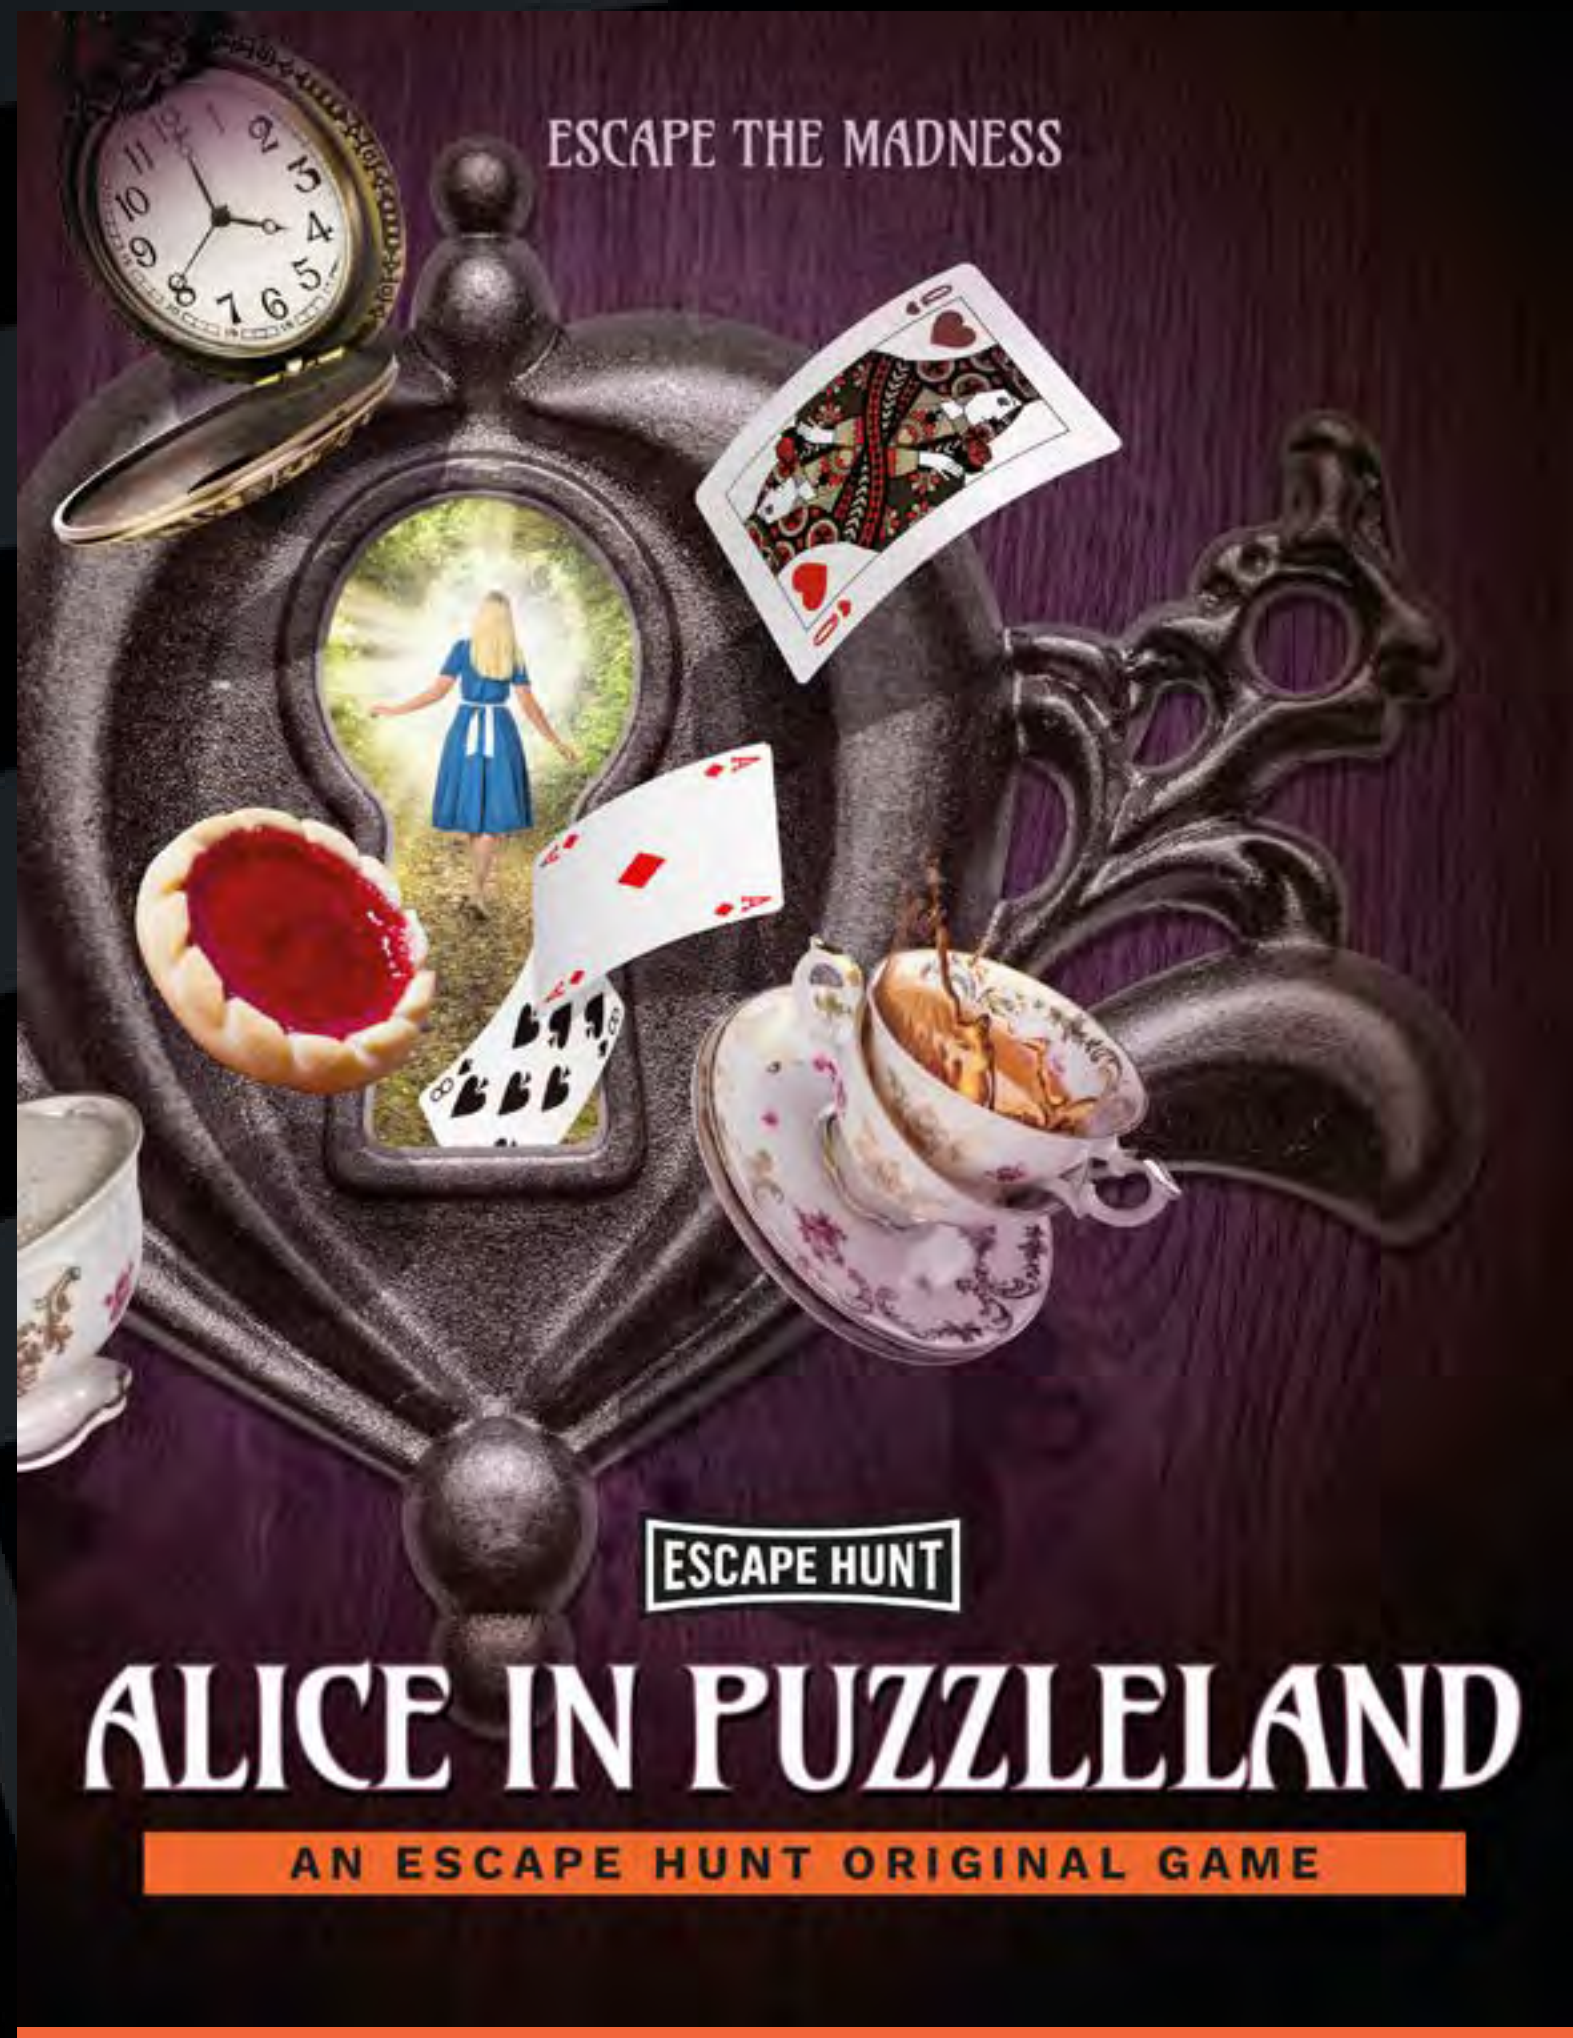

ESCAPE ROOMS

Step into an out of this world adventure with our highly immersive 5* escape rooms where you'll experience pulse-racing real-life adventures

CALL 0330 118 0622

Or visit [escapehunt.com/uk/team-building/](https://www.escapehunt.com/uk/team-building/)