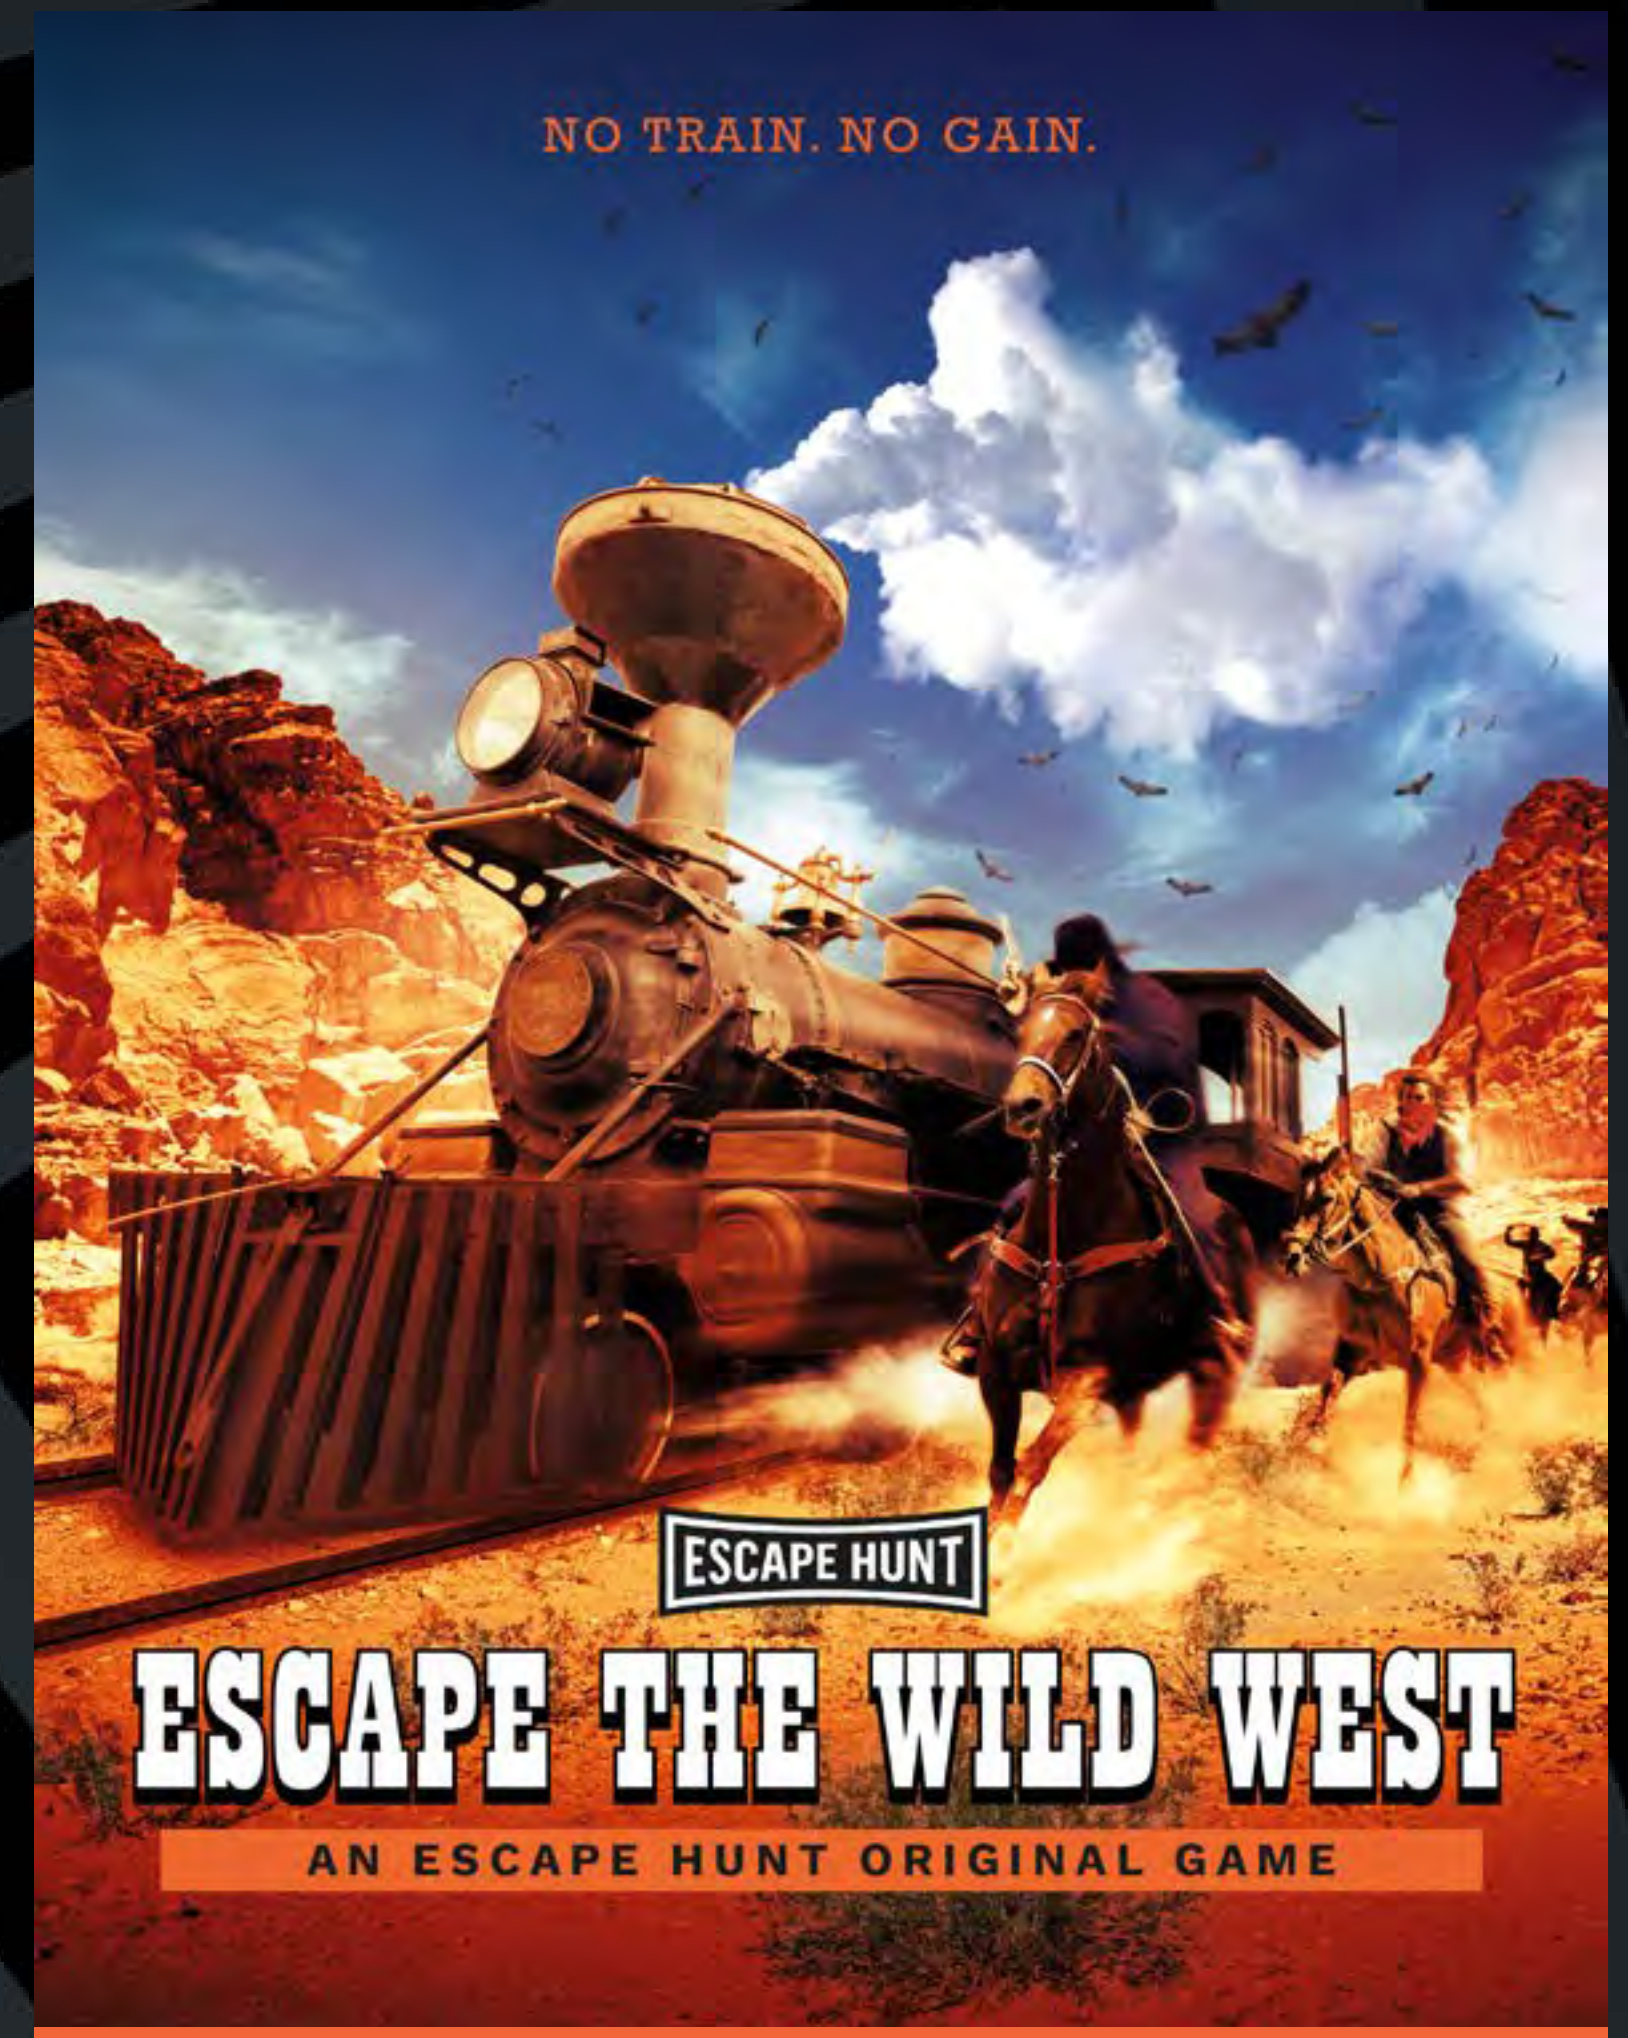

ESCAPE ROOMS

Step into an out of this world adventure with our highly immersive 5* escape rooms where you'll experience pulse-racing real-life adventures

CALL 0330 118 0622

Or visit [escapehunt.com/uk/team-building/](https://www.escapehunt.com/uk/team-building/)