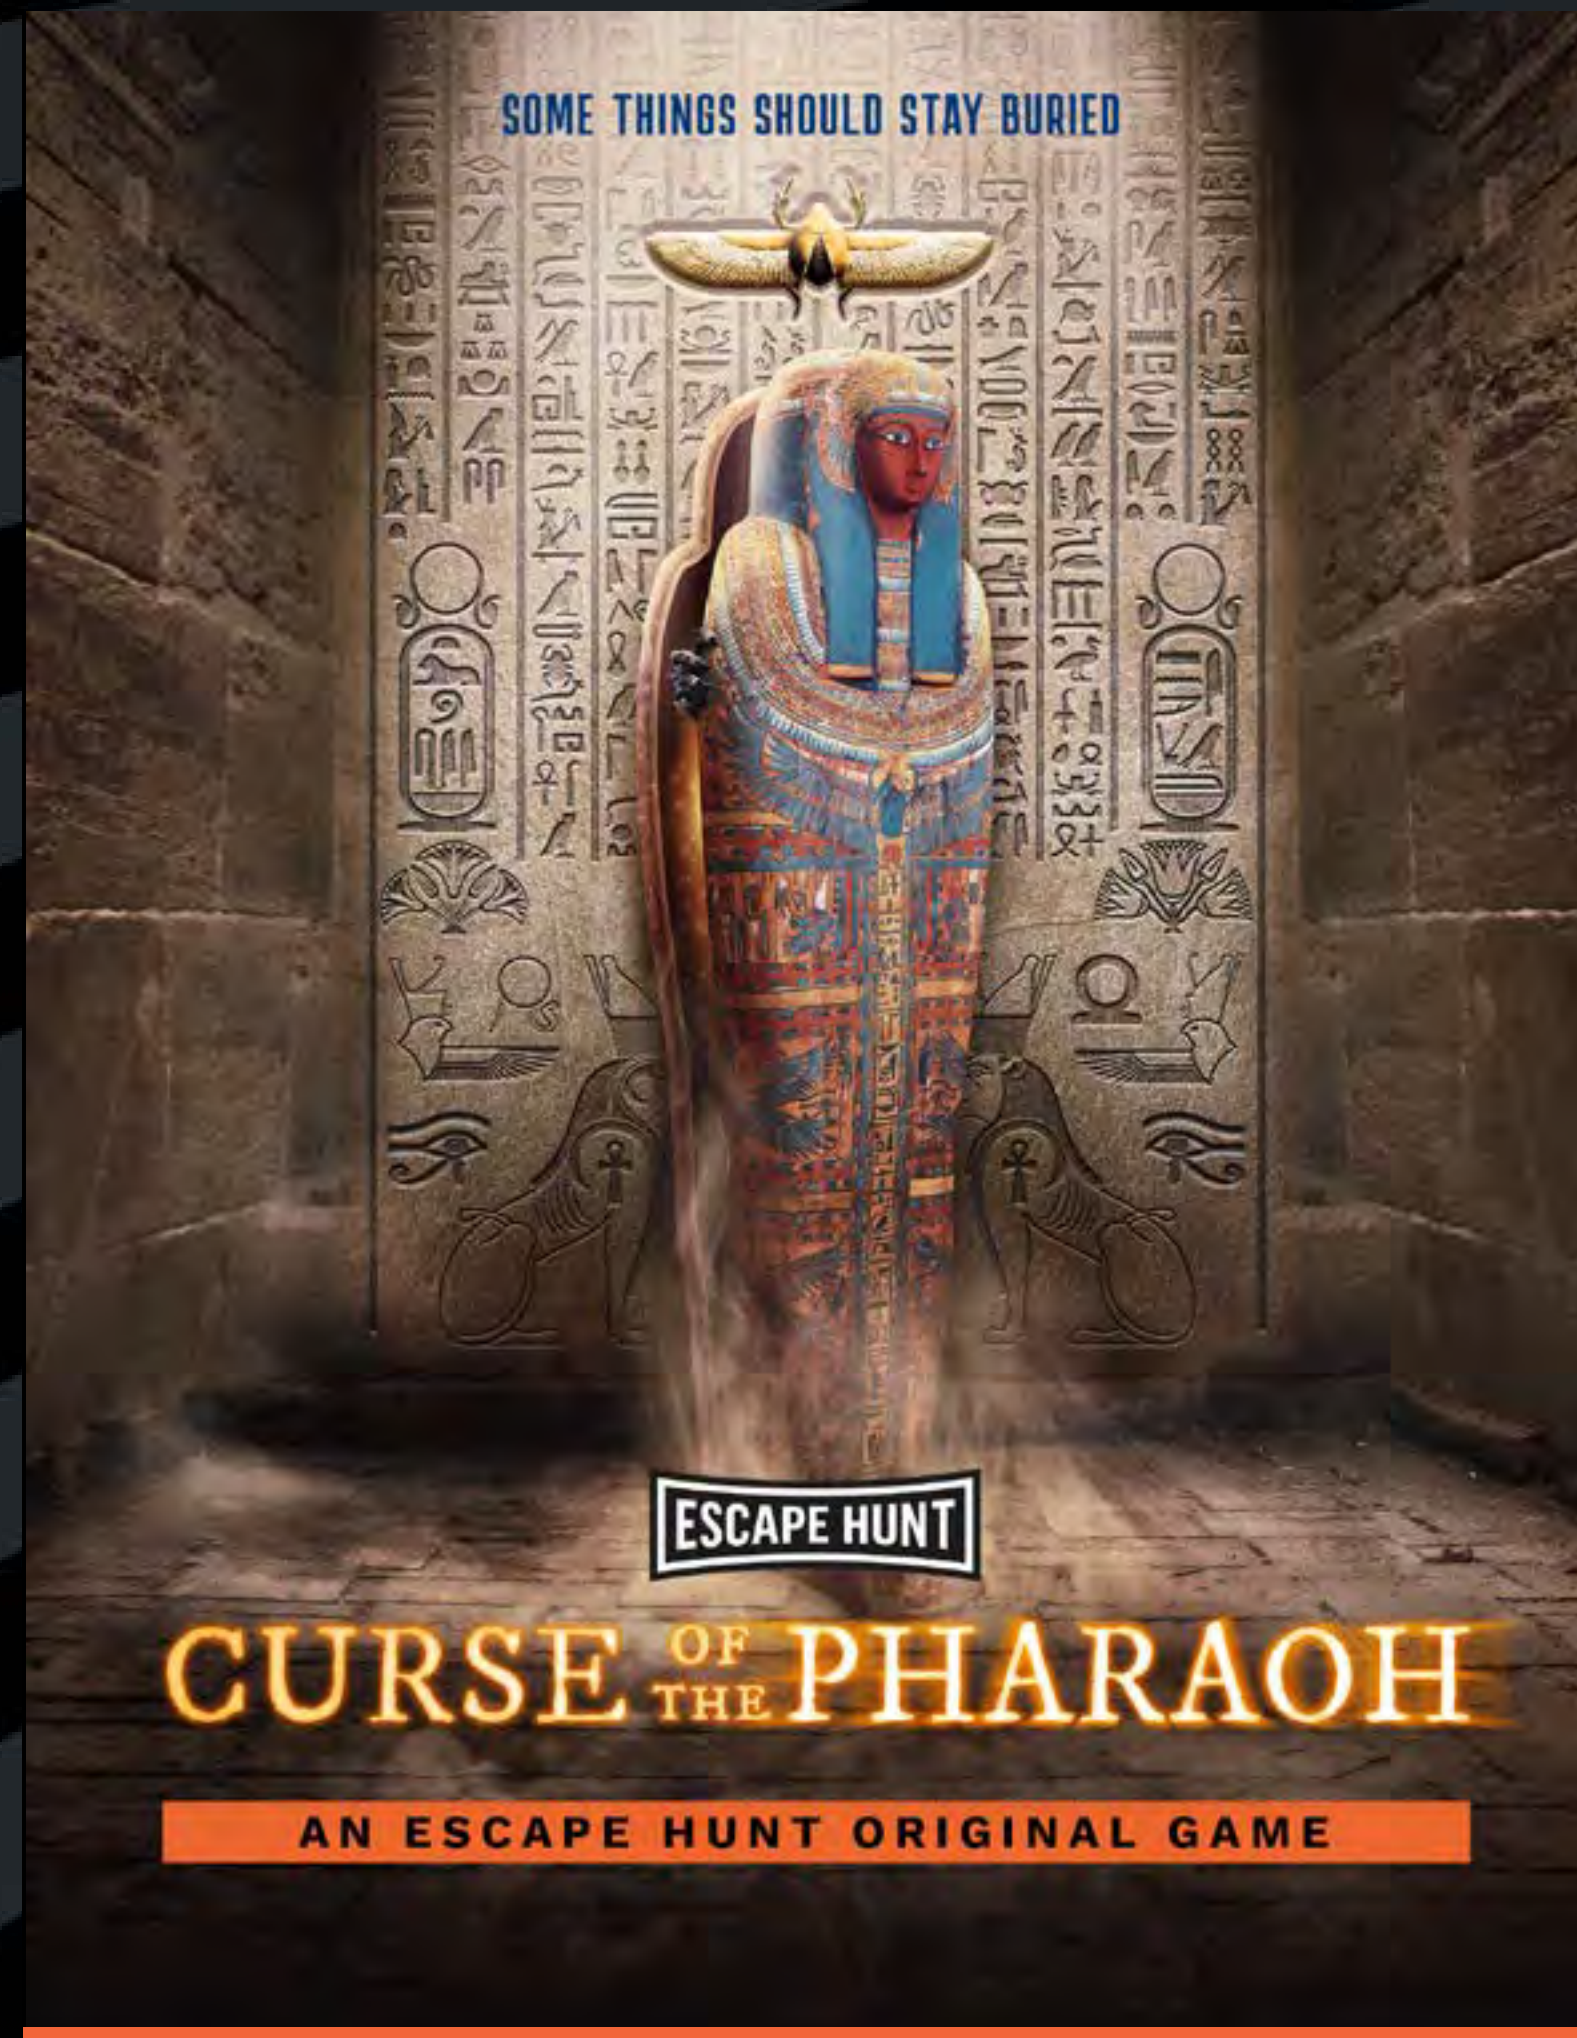

ESCAPE ROOMS

Step into an out of this world adventure with our highly immersive 5* escape rooms where you'll experience pulse-racing real-life adventures

CALL 0330 118 0622
Or visit [escapehunt.com/uk/team-building/](https://www.escapehunt.com/uk/team-building/)