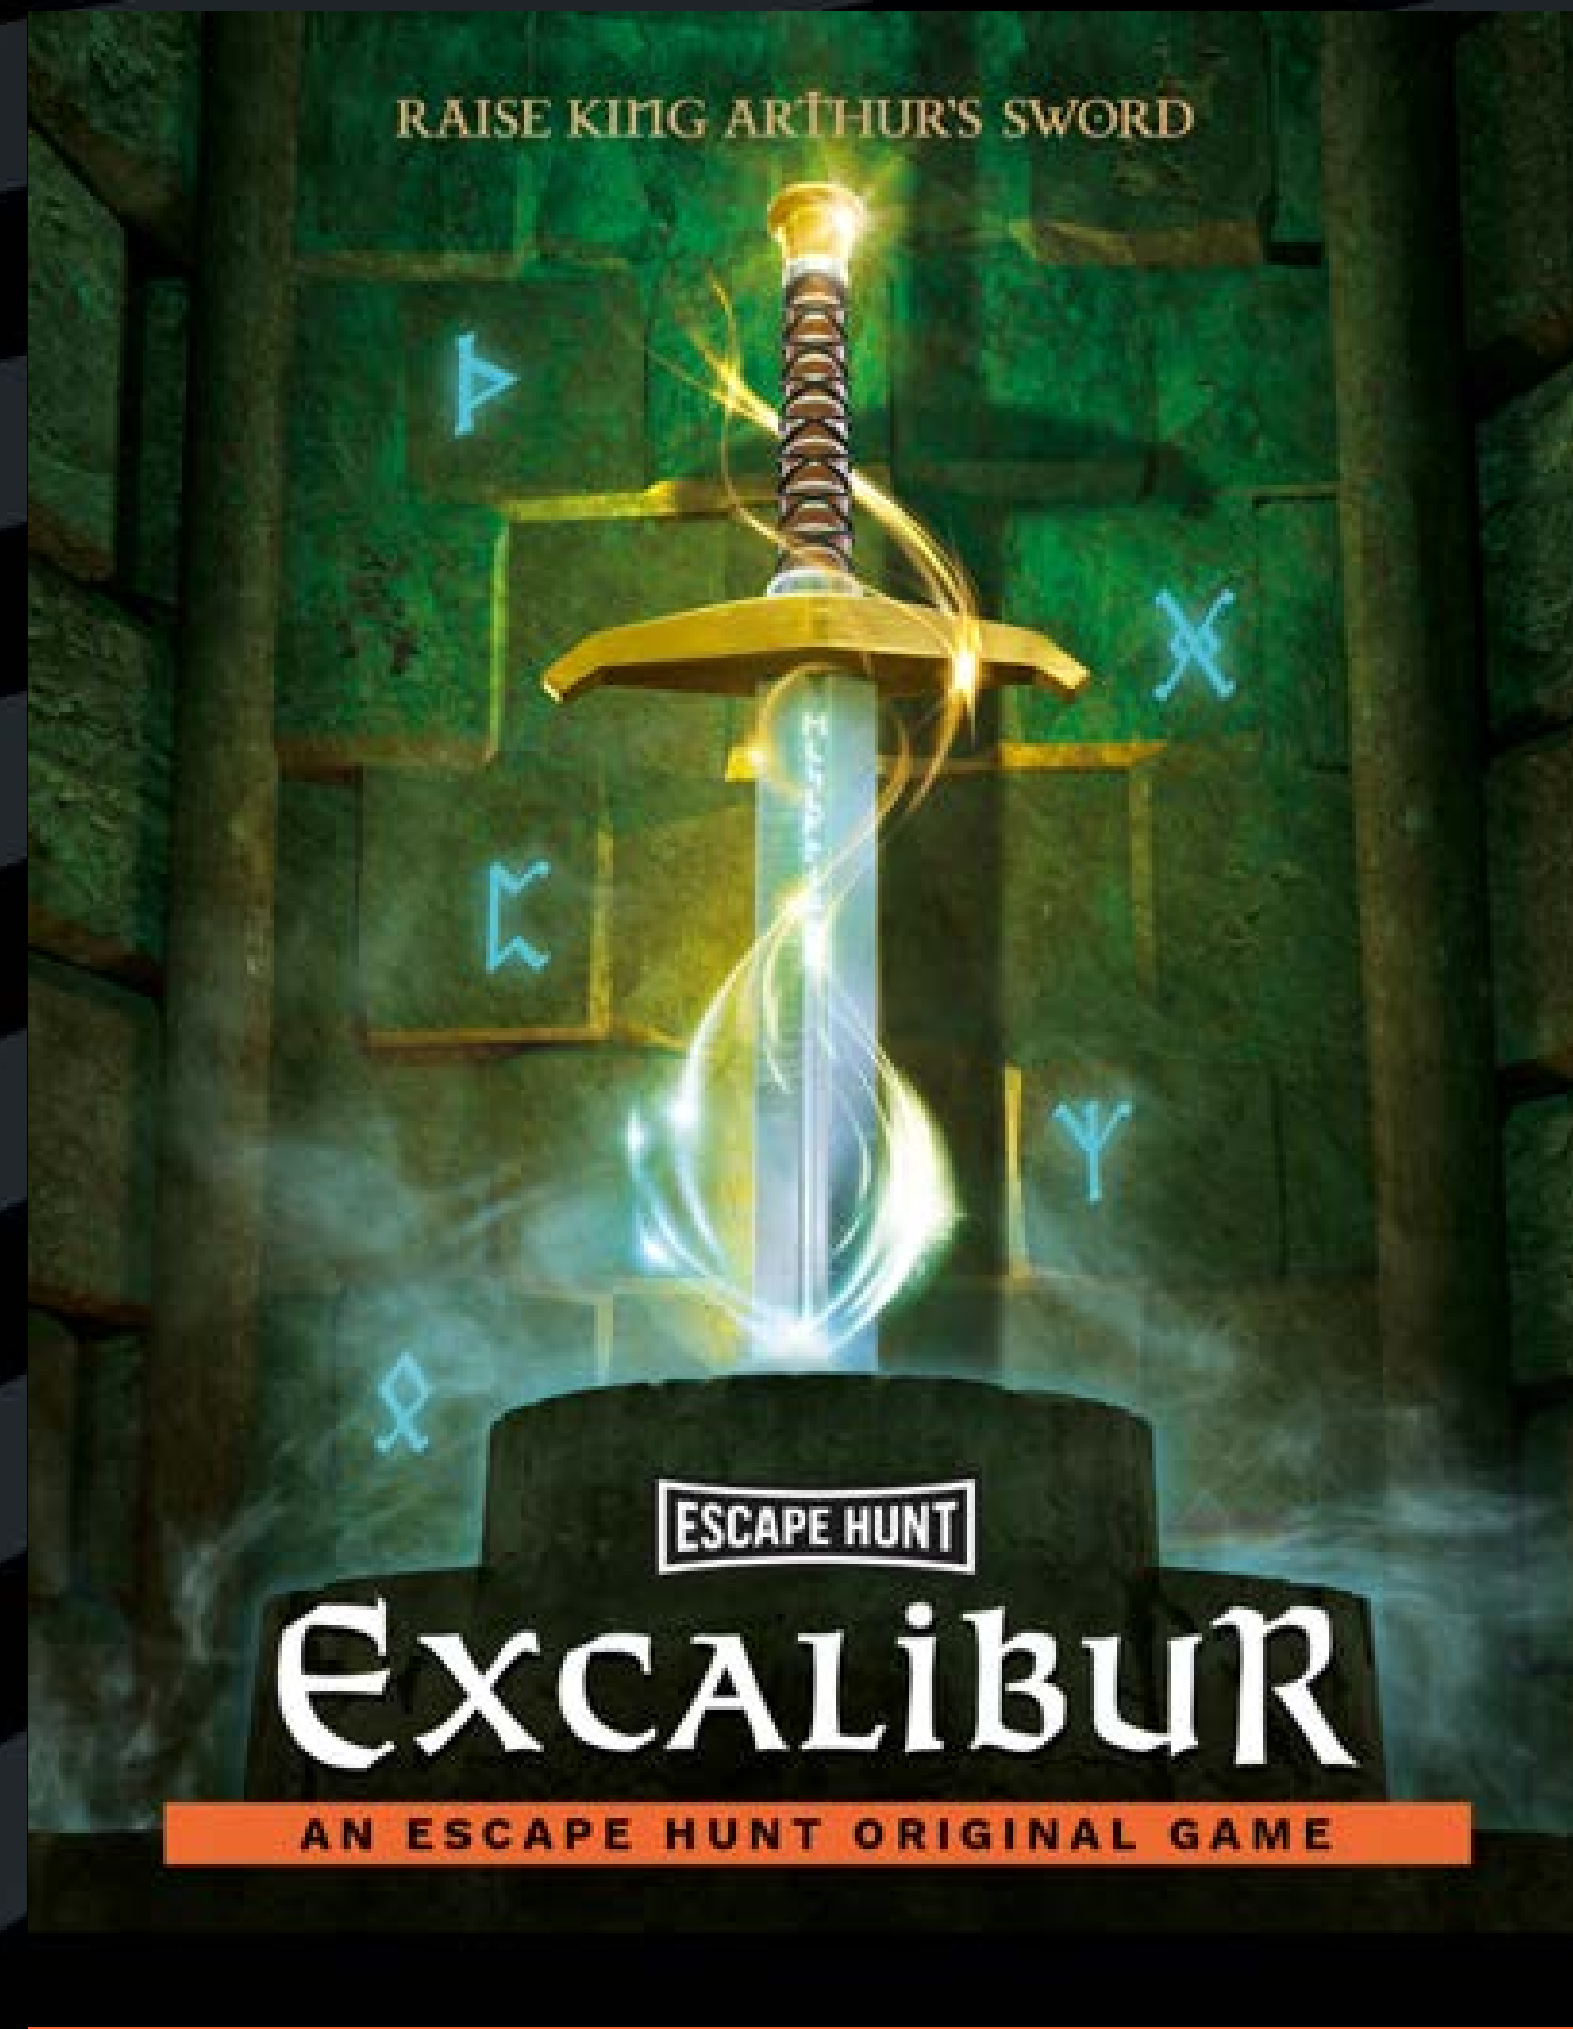

'THE ROLLS ROYCE OF ESCAPE ROOMS'

I CHOOSE BIRMINGHAM

'BEST 60 MINUTES EVER'

TRIPADVISOR REVIEW

ESCAPE ROOMS

Step into an out of this world adventure with our highly immersive 5* escape rooms where you'll experience pulse-racing real-life adventures

CALL 0330 118 0622

Or visit <https://escapehunt.com/uk/christmas-parties/>