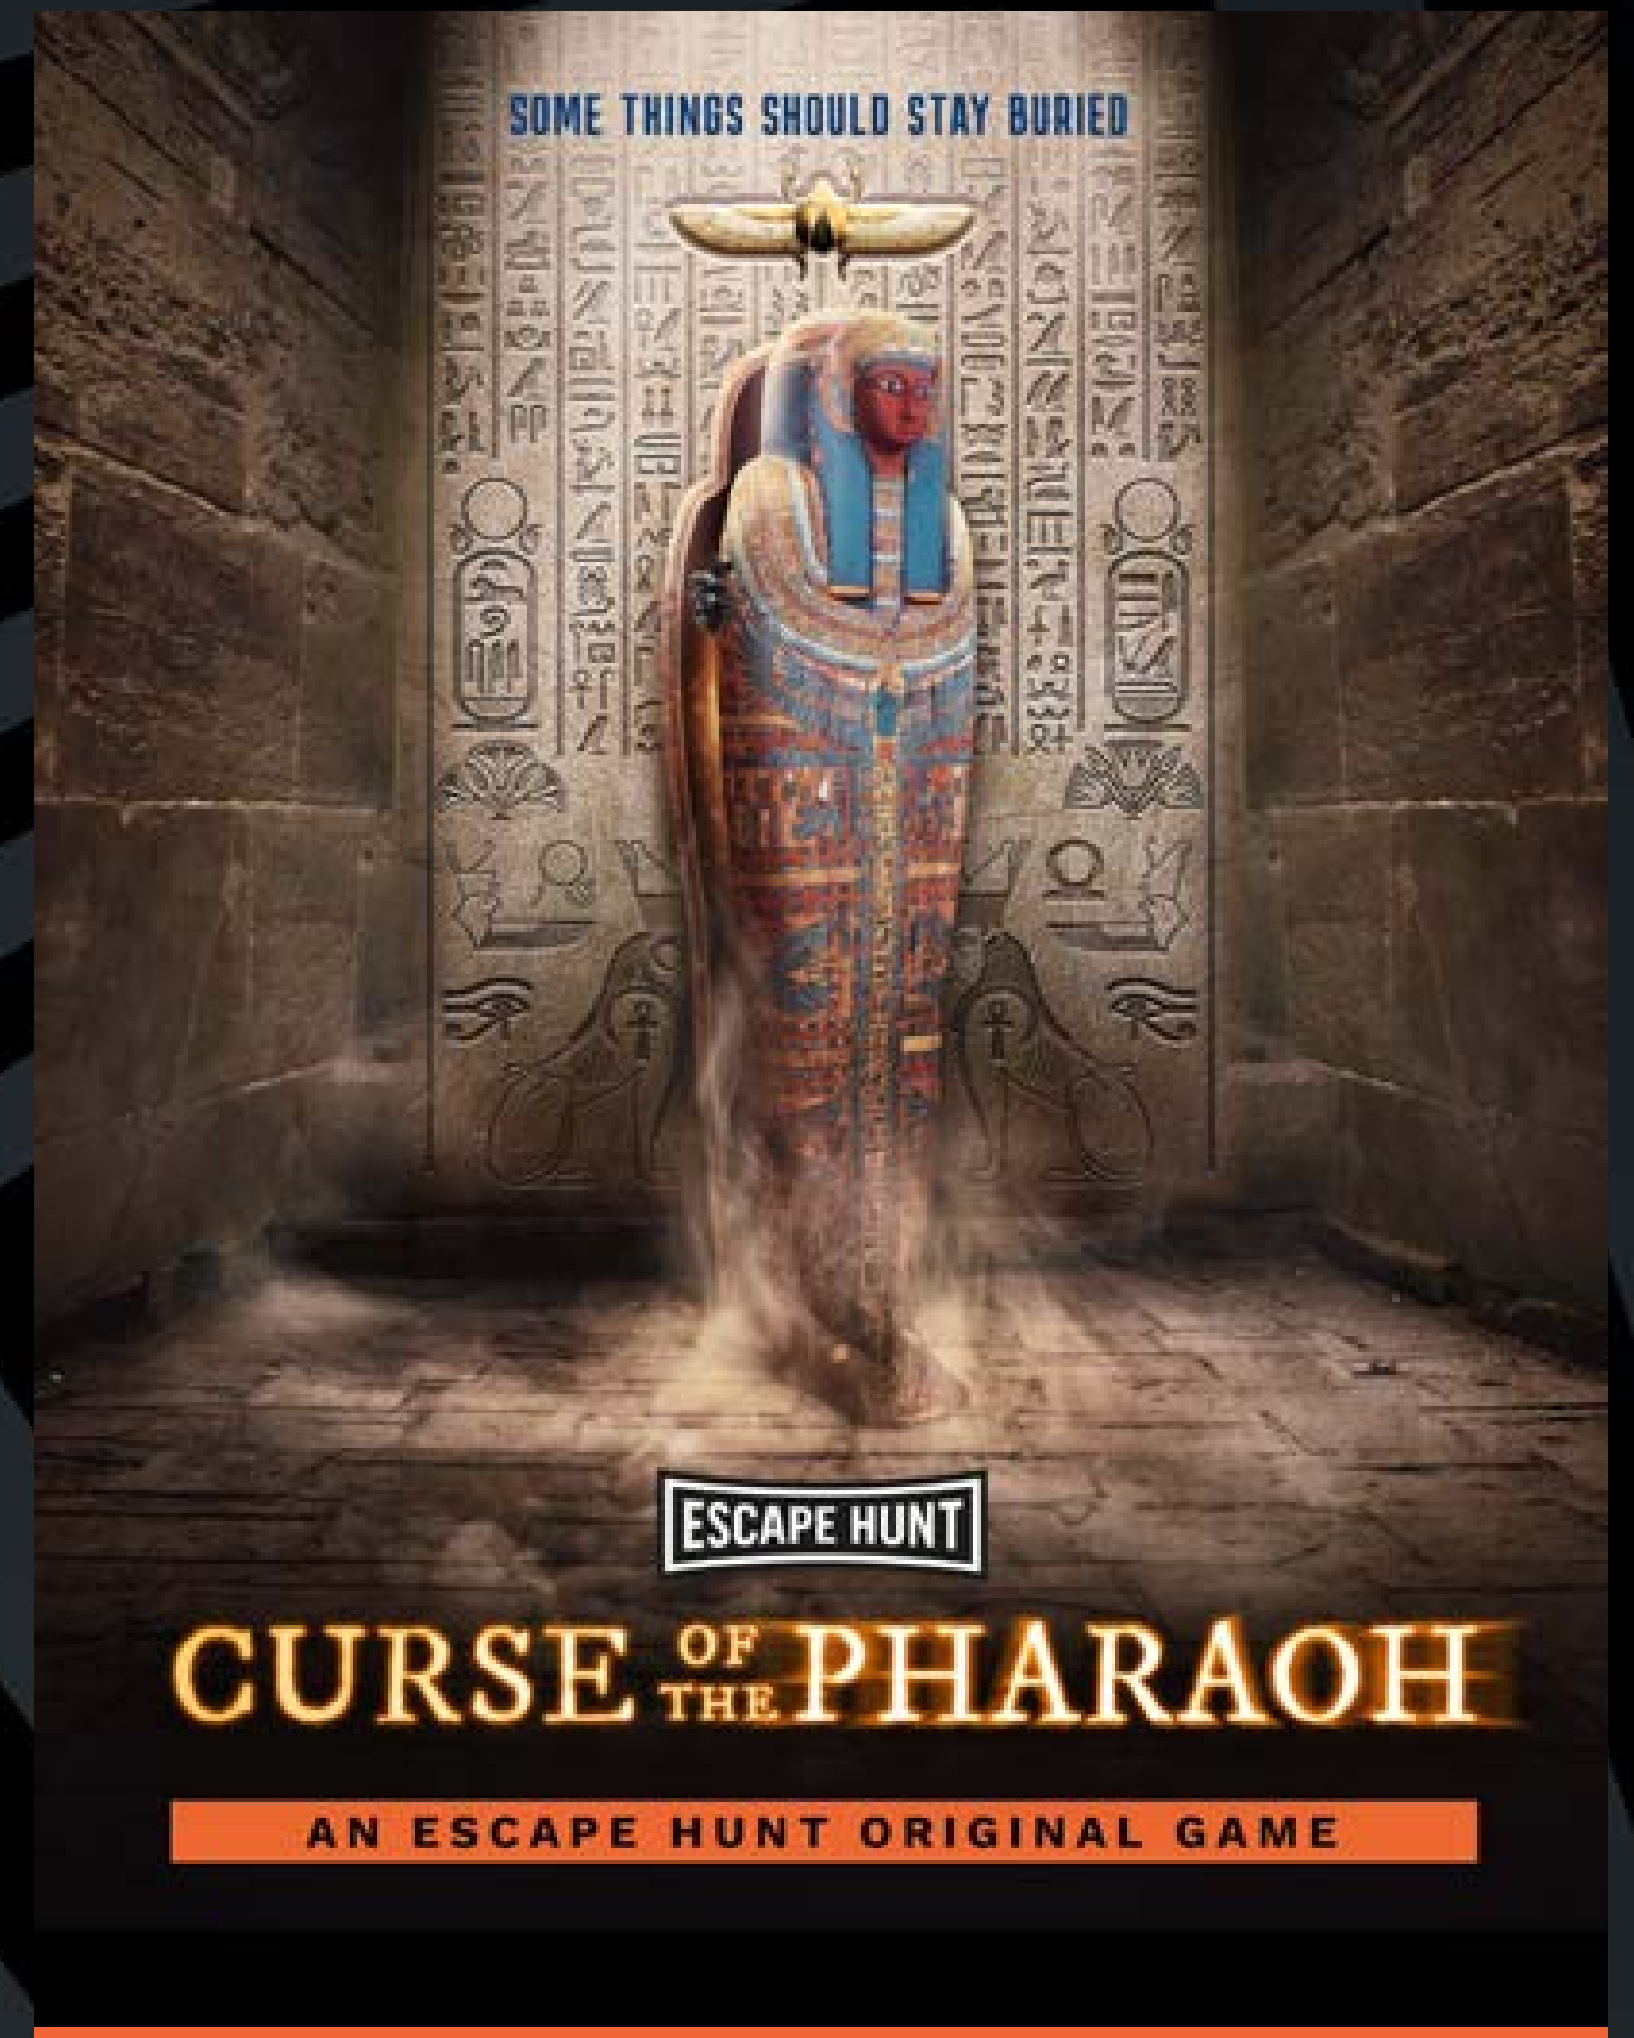

ESCAPE ROOMS

Step into an out of this world adventure with our highly immersive 5* escape rooms where you'll experience pulse-racing real-life adventures

CALL 0330 118 0622

Or visit <https://escapehunt.com/uk/christmas-parties/>