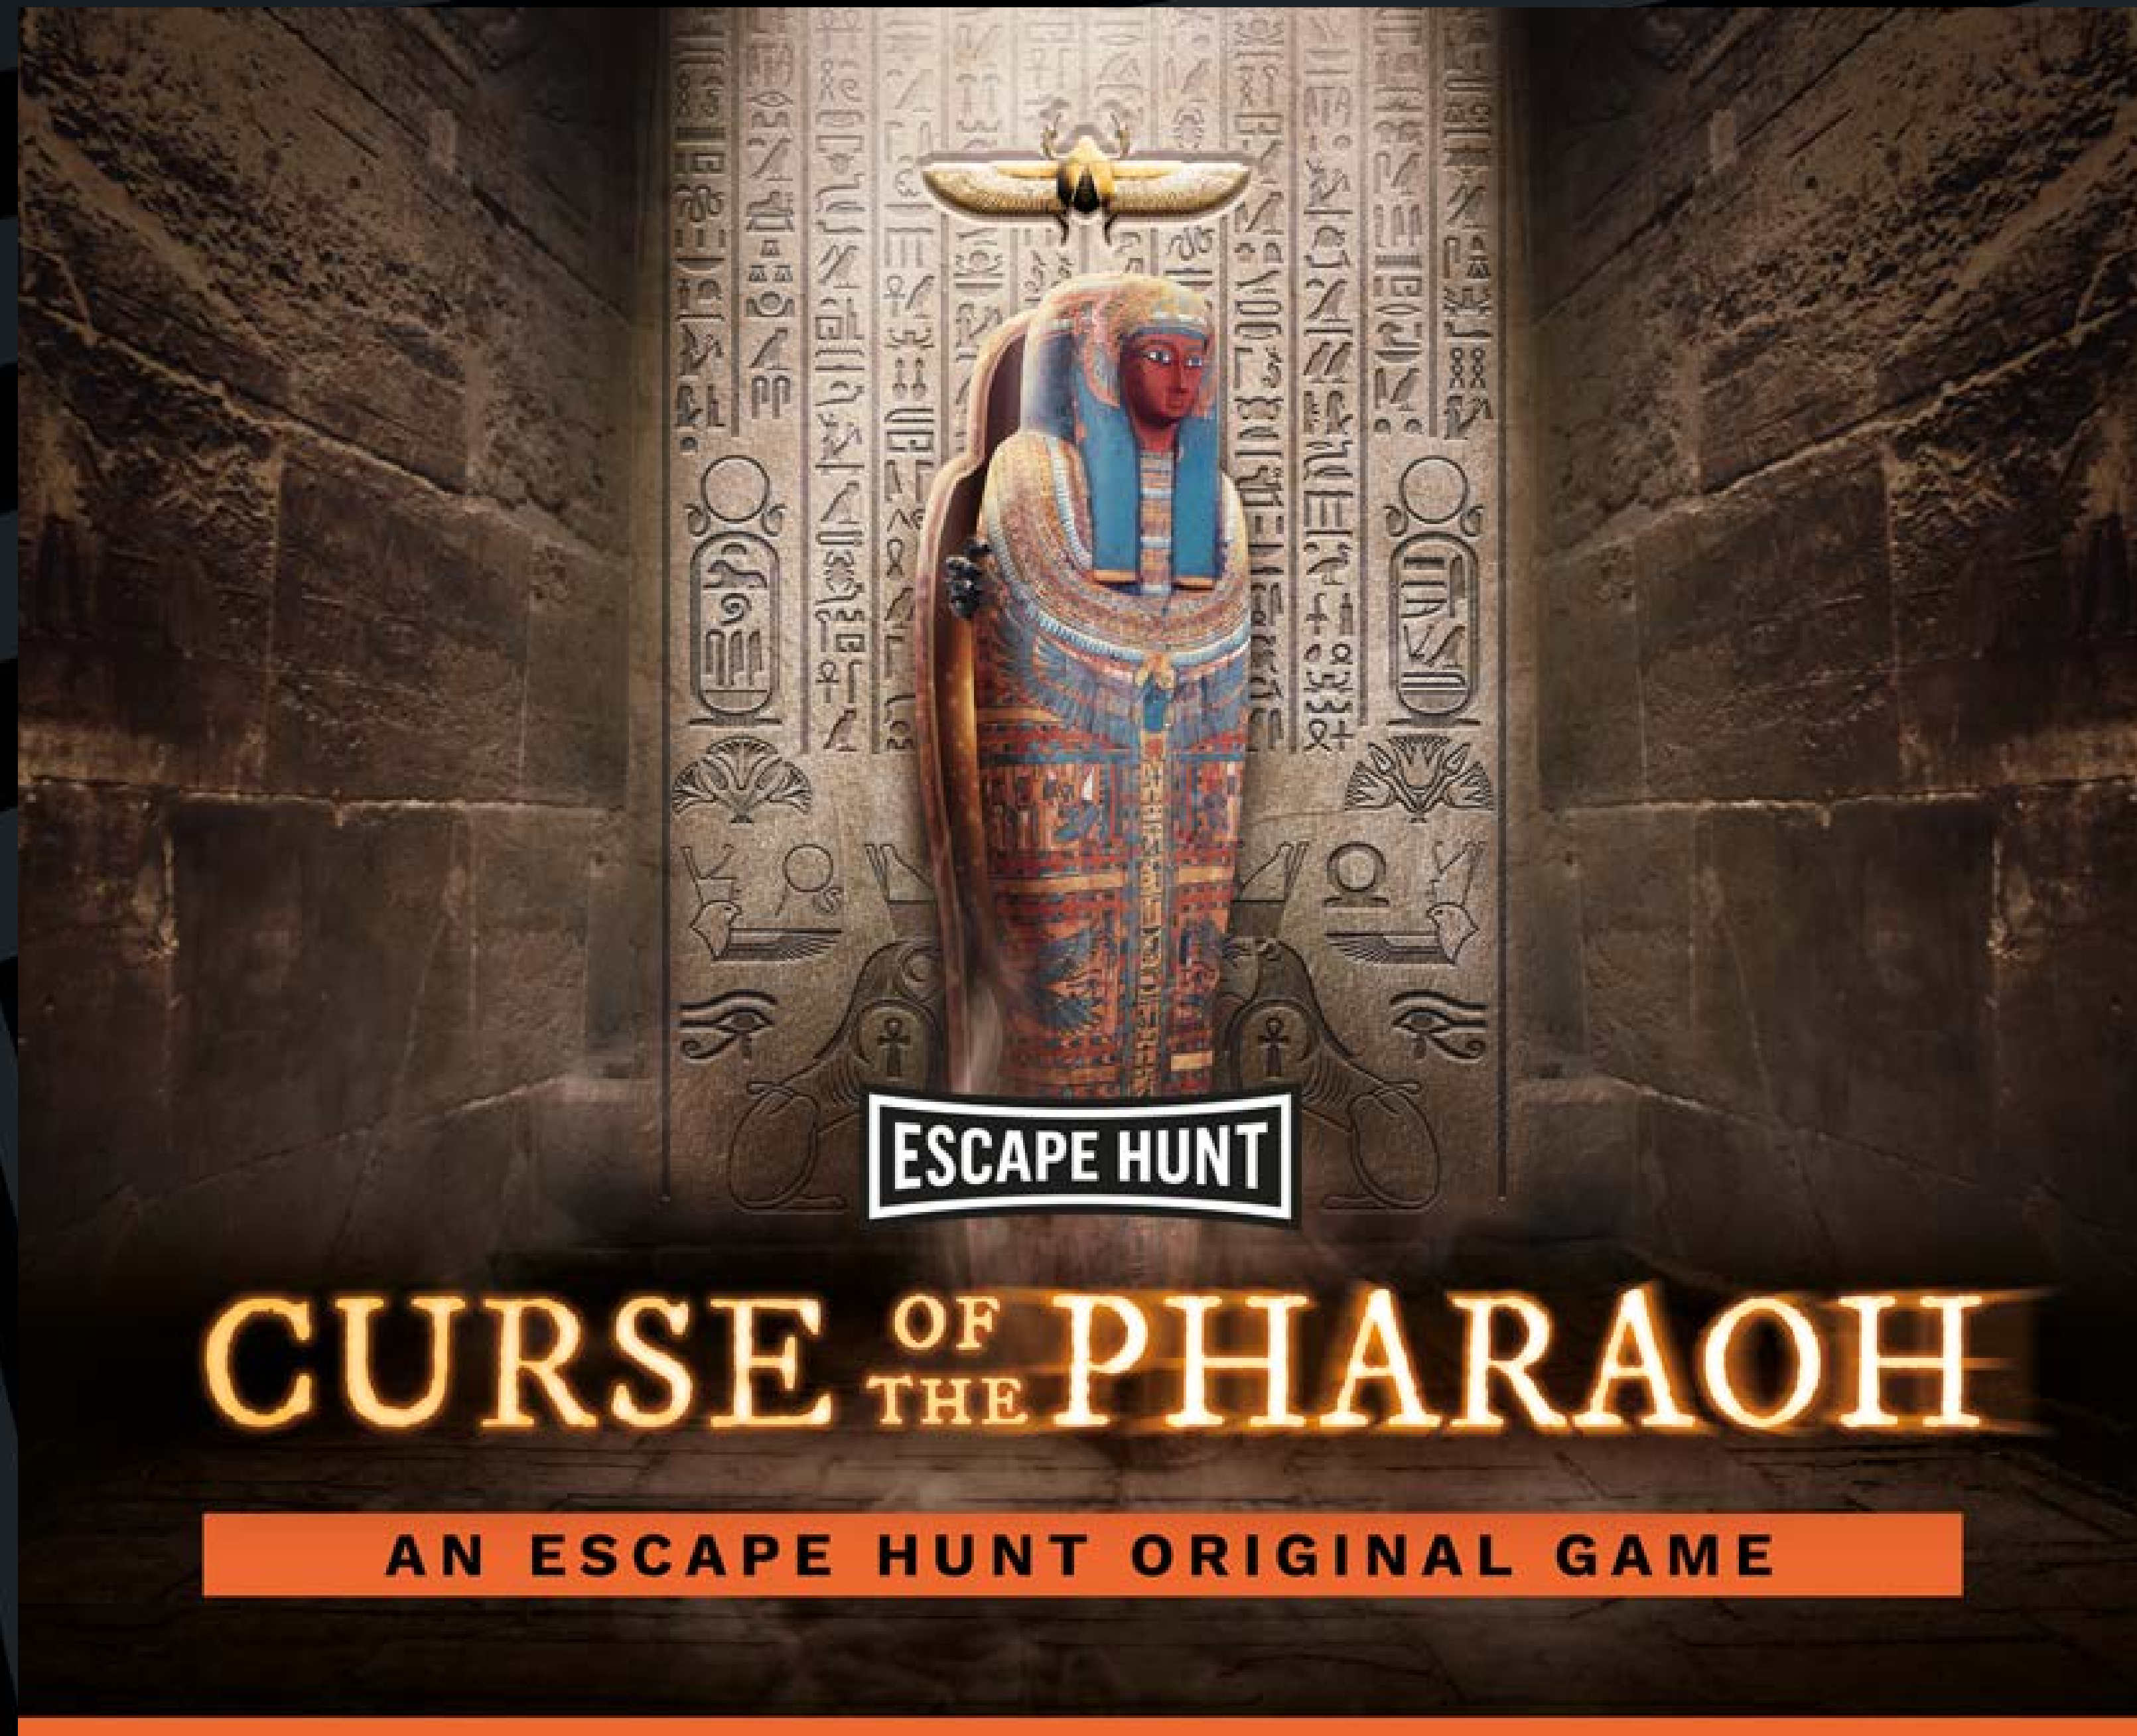

Can you escape the Pharaoh's curse? Lead a team of adventurers into the heart of the Pharaoh's lair, uncover ancient secrets, return the amulet to its rightful owner, and break the curse before it's too late

HOW MANY

2-6

HOW LONG

60 minutes

HOW OLD

PG (8+)

Adults must accompany u16's in the room

CALL 0330 118 0622

Or visit <https://escapehunt.com/uk/christmas-parties/>