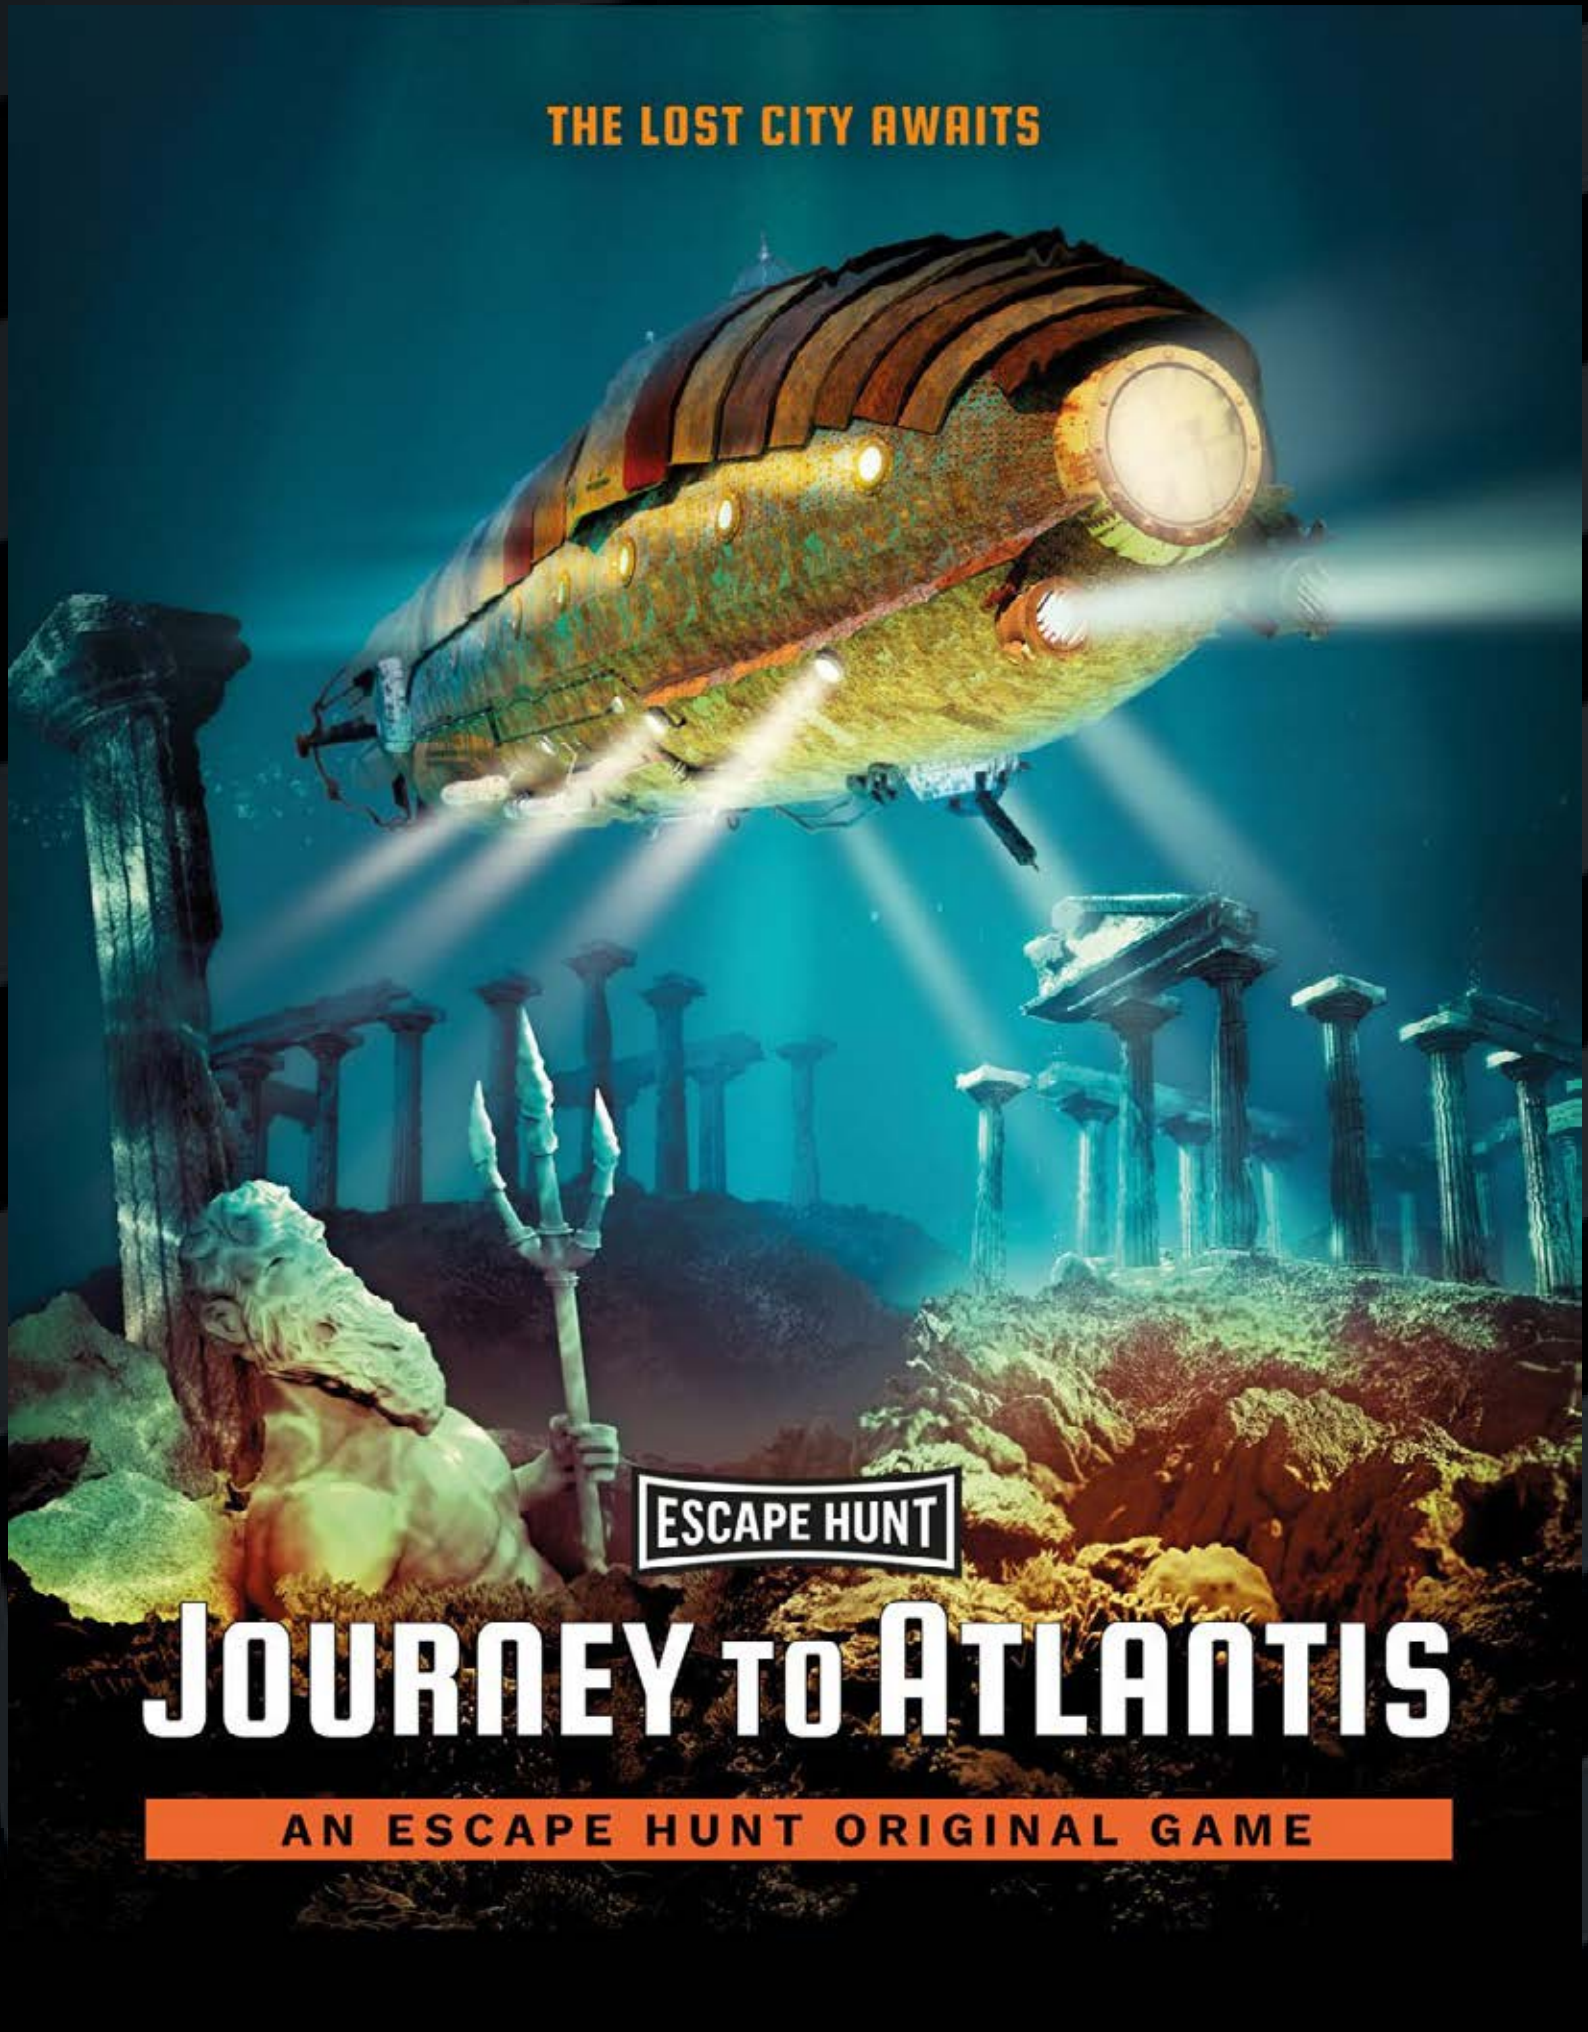

'THE ROLLS ROYCE OF ESCAPE ROOMS'

I CHOOSE BIRMINGHAM

'BEST 60 MINUTES EVER'

TRIPADVISOR REVIEW

ESCAPE ROOMS

Step into an out of this world adventure with our highly immersive 5* escape rooms where you'll experience pulse-racing real-life adventures

CALL 0330 118 0622

Or visit escapehunt.com/uk/team-building/