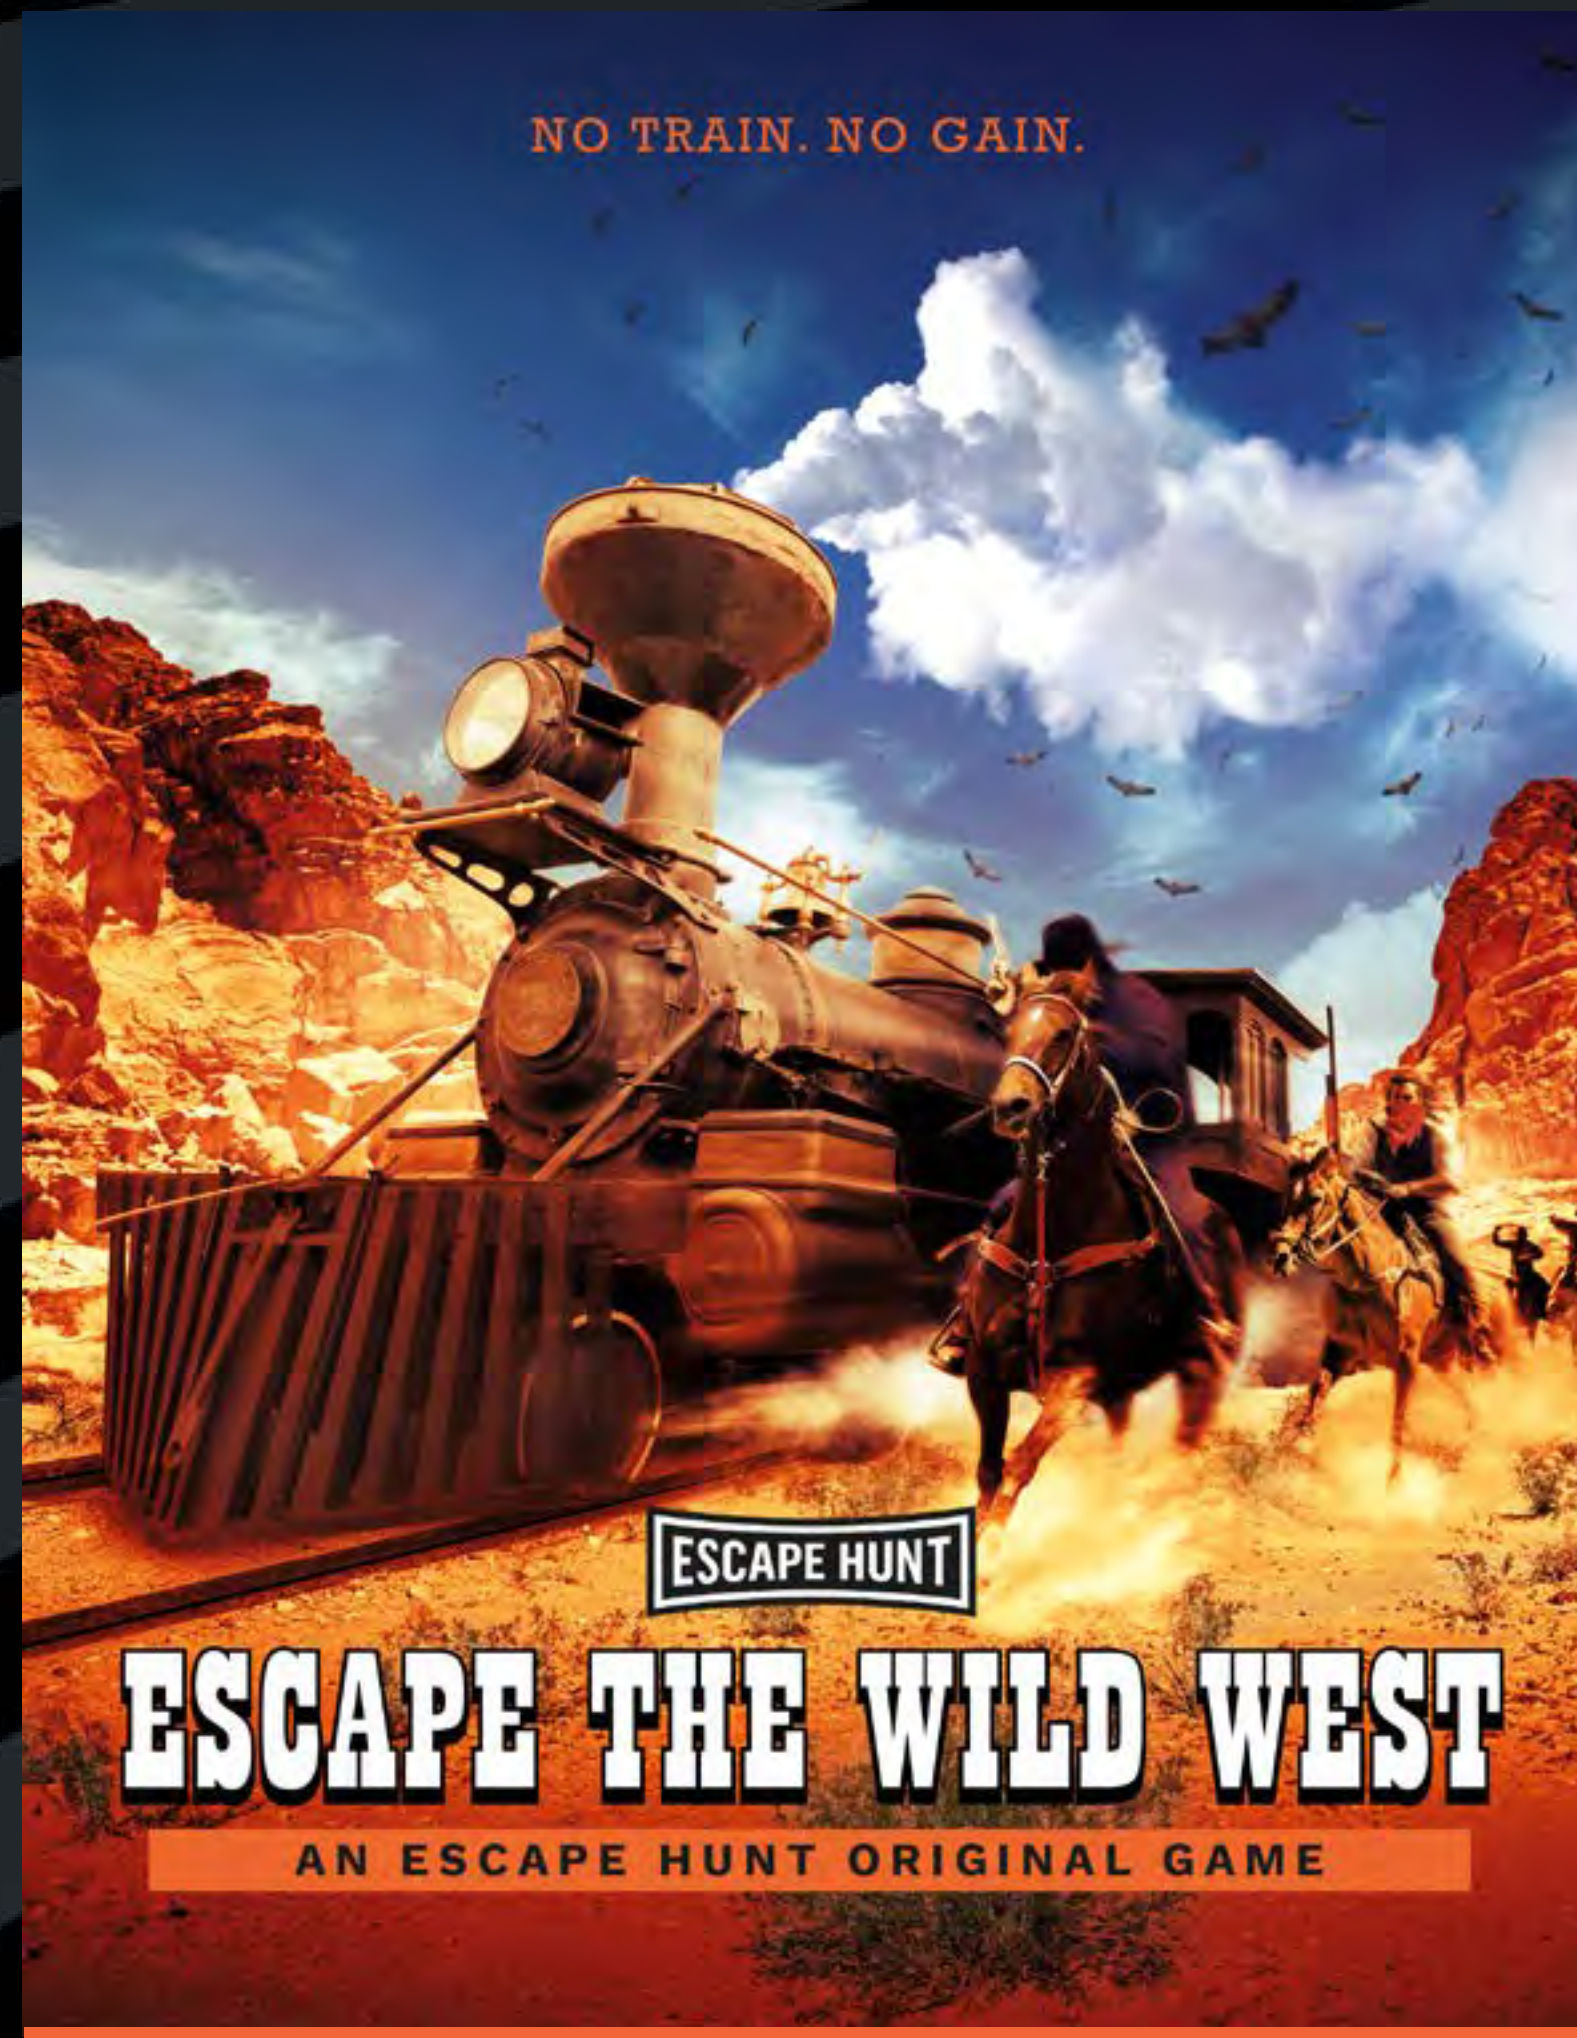

ESCAPE ROOMS

Step into an out of this world adventure with our highly immersive 5* escape rooms where you'll experience pulse-racing real-life adventures

CALL 0330 118 0622

Or visit [escapehunt.com/uk/team-building/](https://www.escapehunt.com/uk/team-building/)