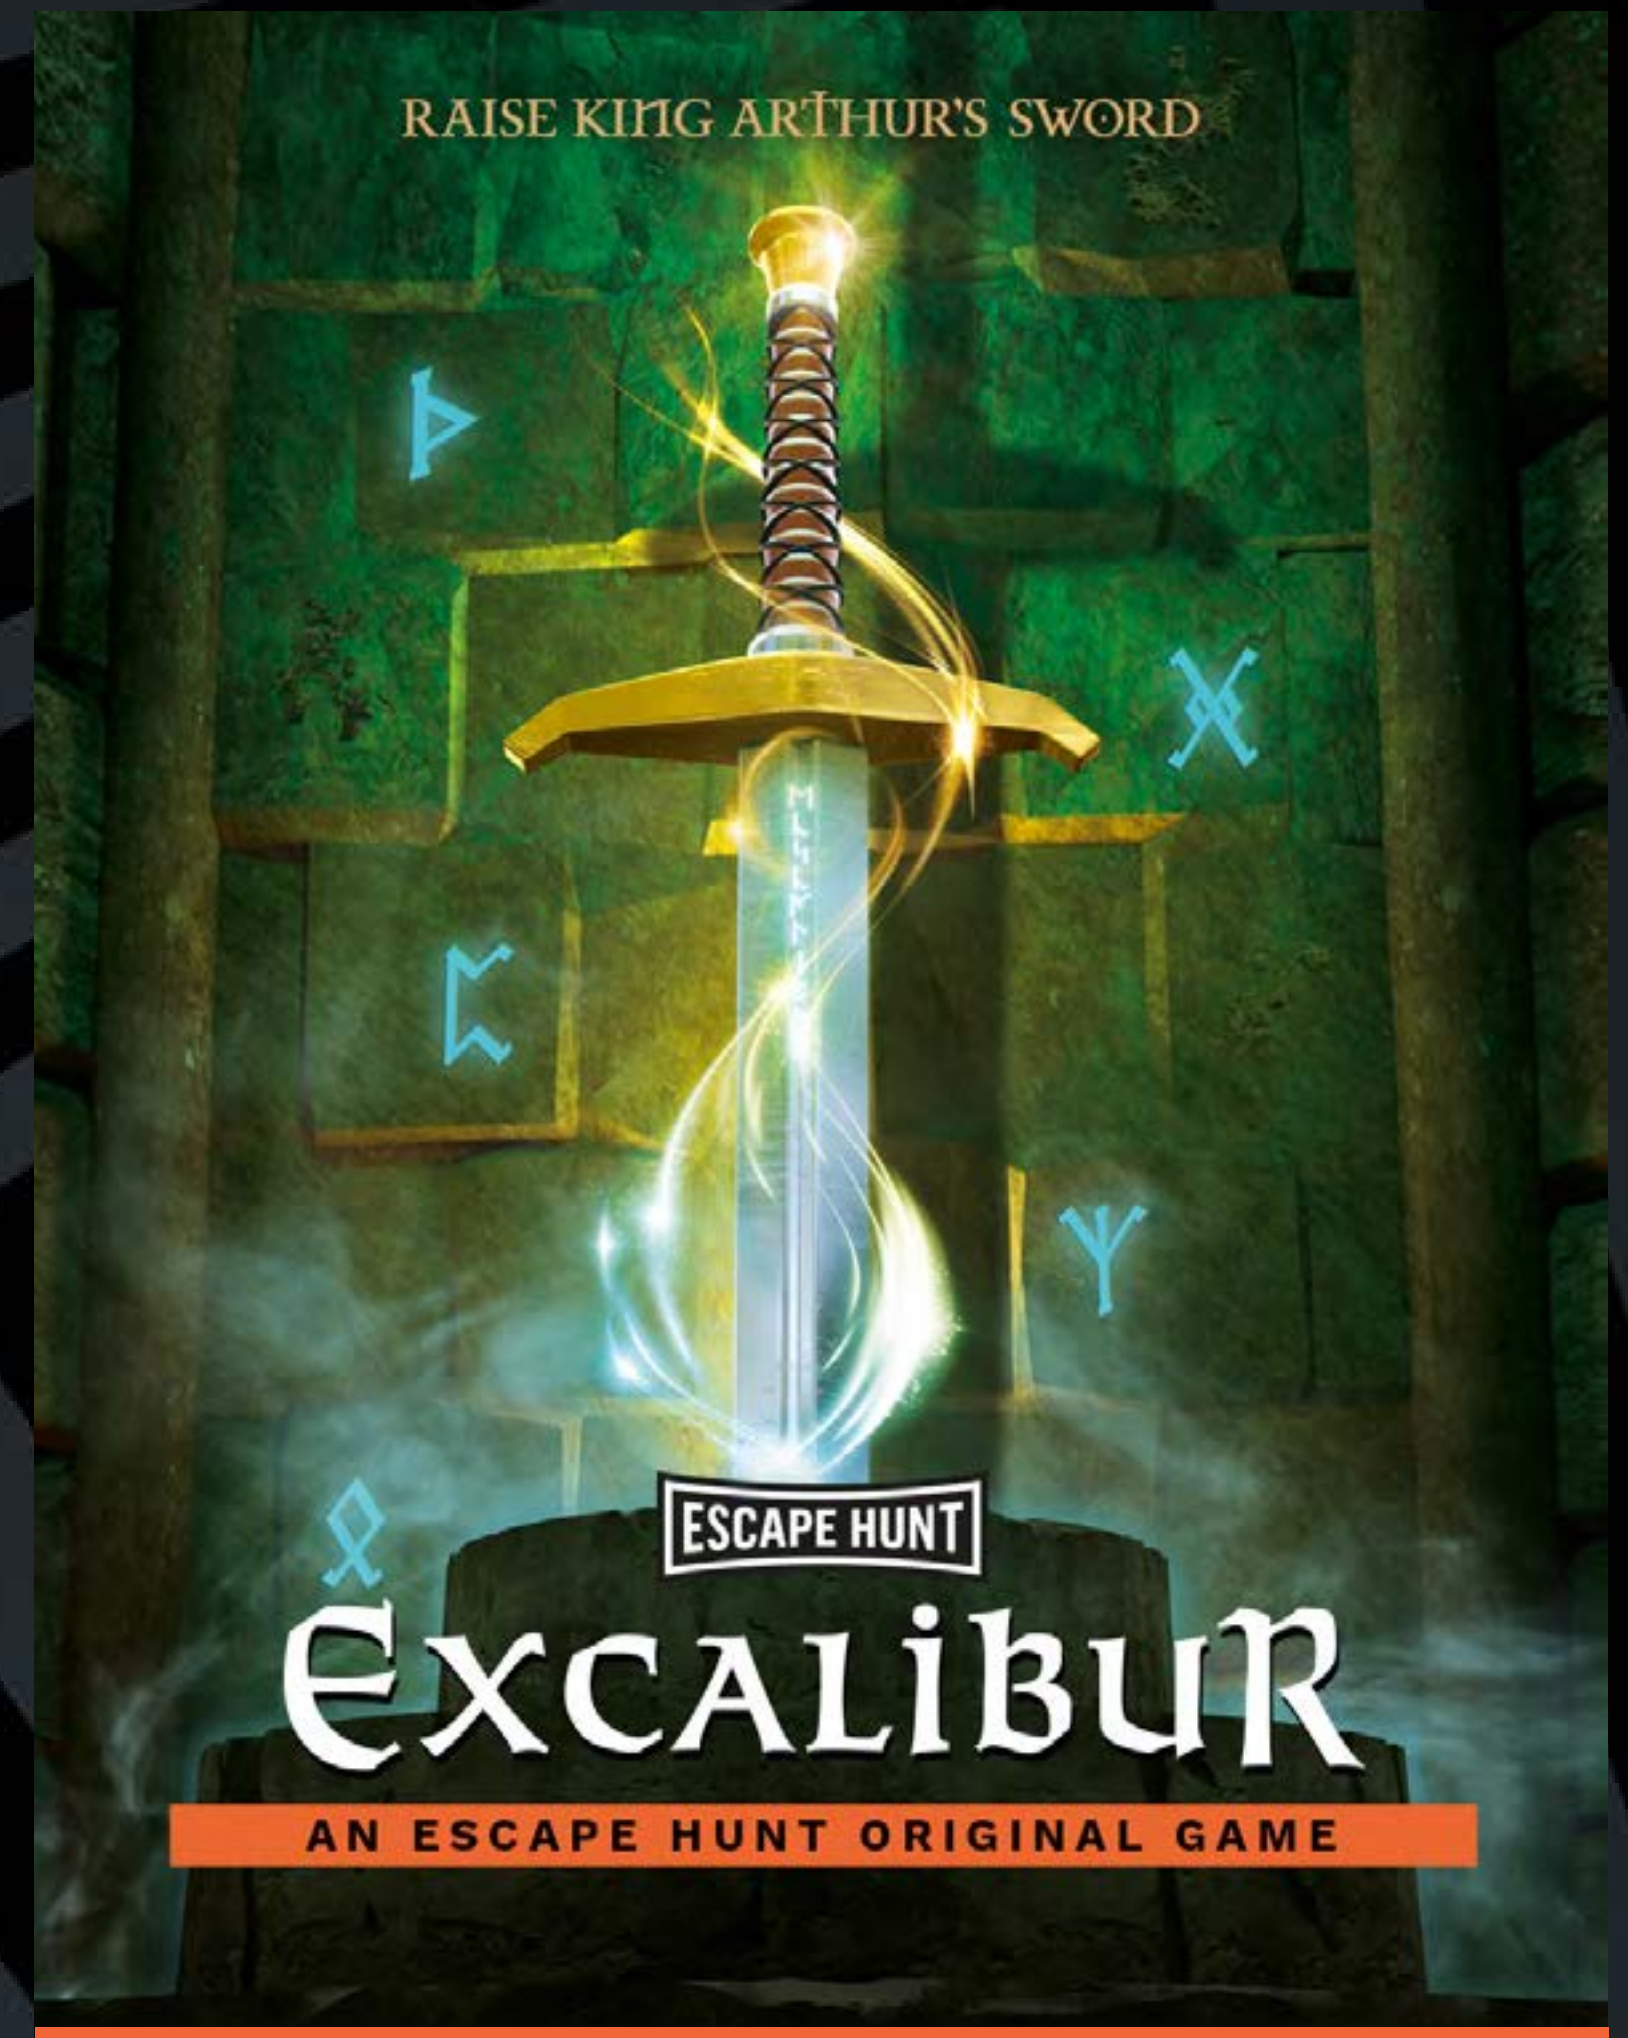

ESCAPE ROOMS

Step into an out of this world adventure with our highly immersive 5* escape rooms where you'll experience pulse-racing real-life adventures

CALL 0330 118 0622

Or visit [escapehunt.com/uk/team-building/](https://www.escapehunt.com/uk/team-building/)