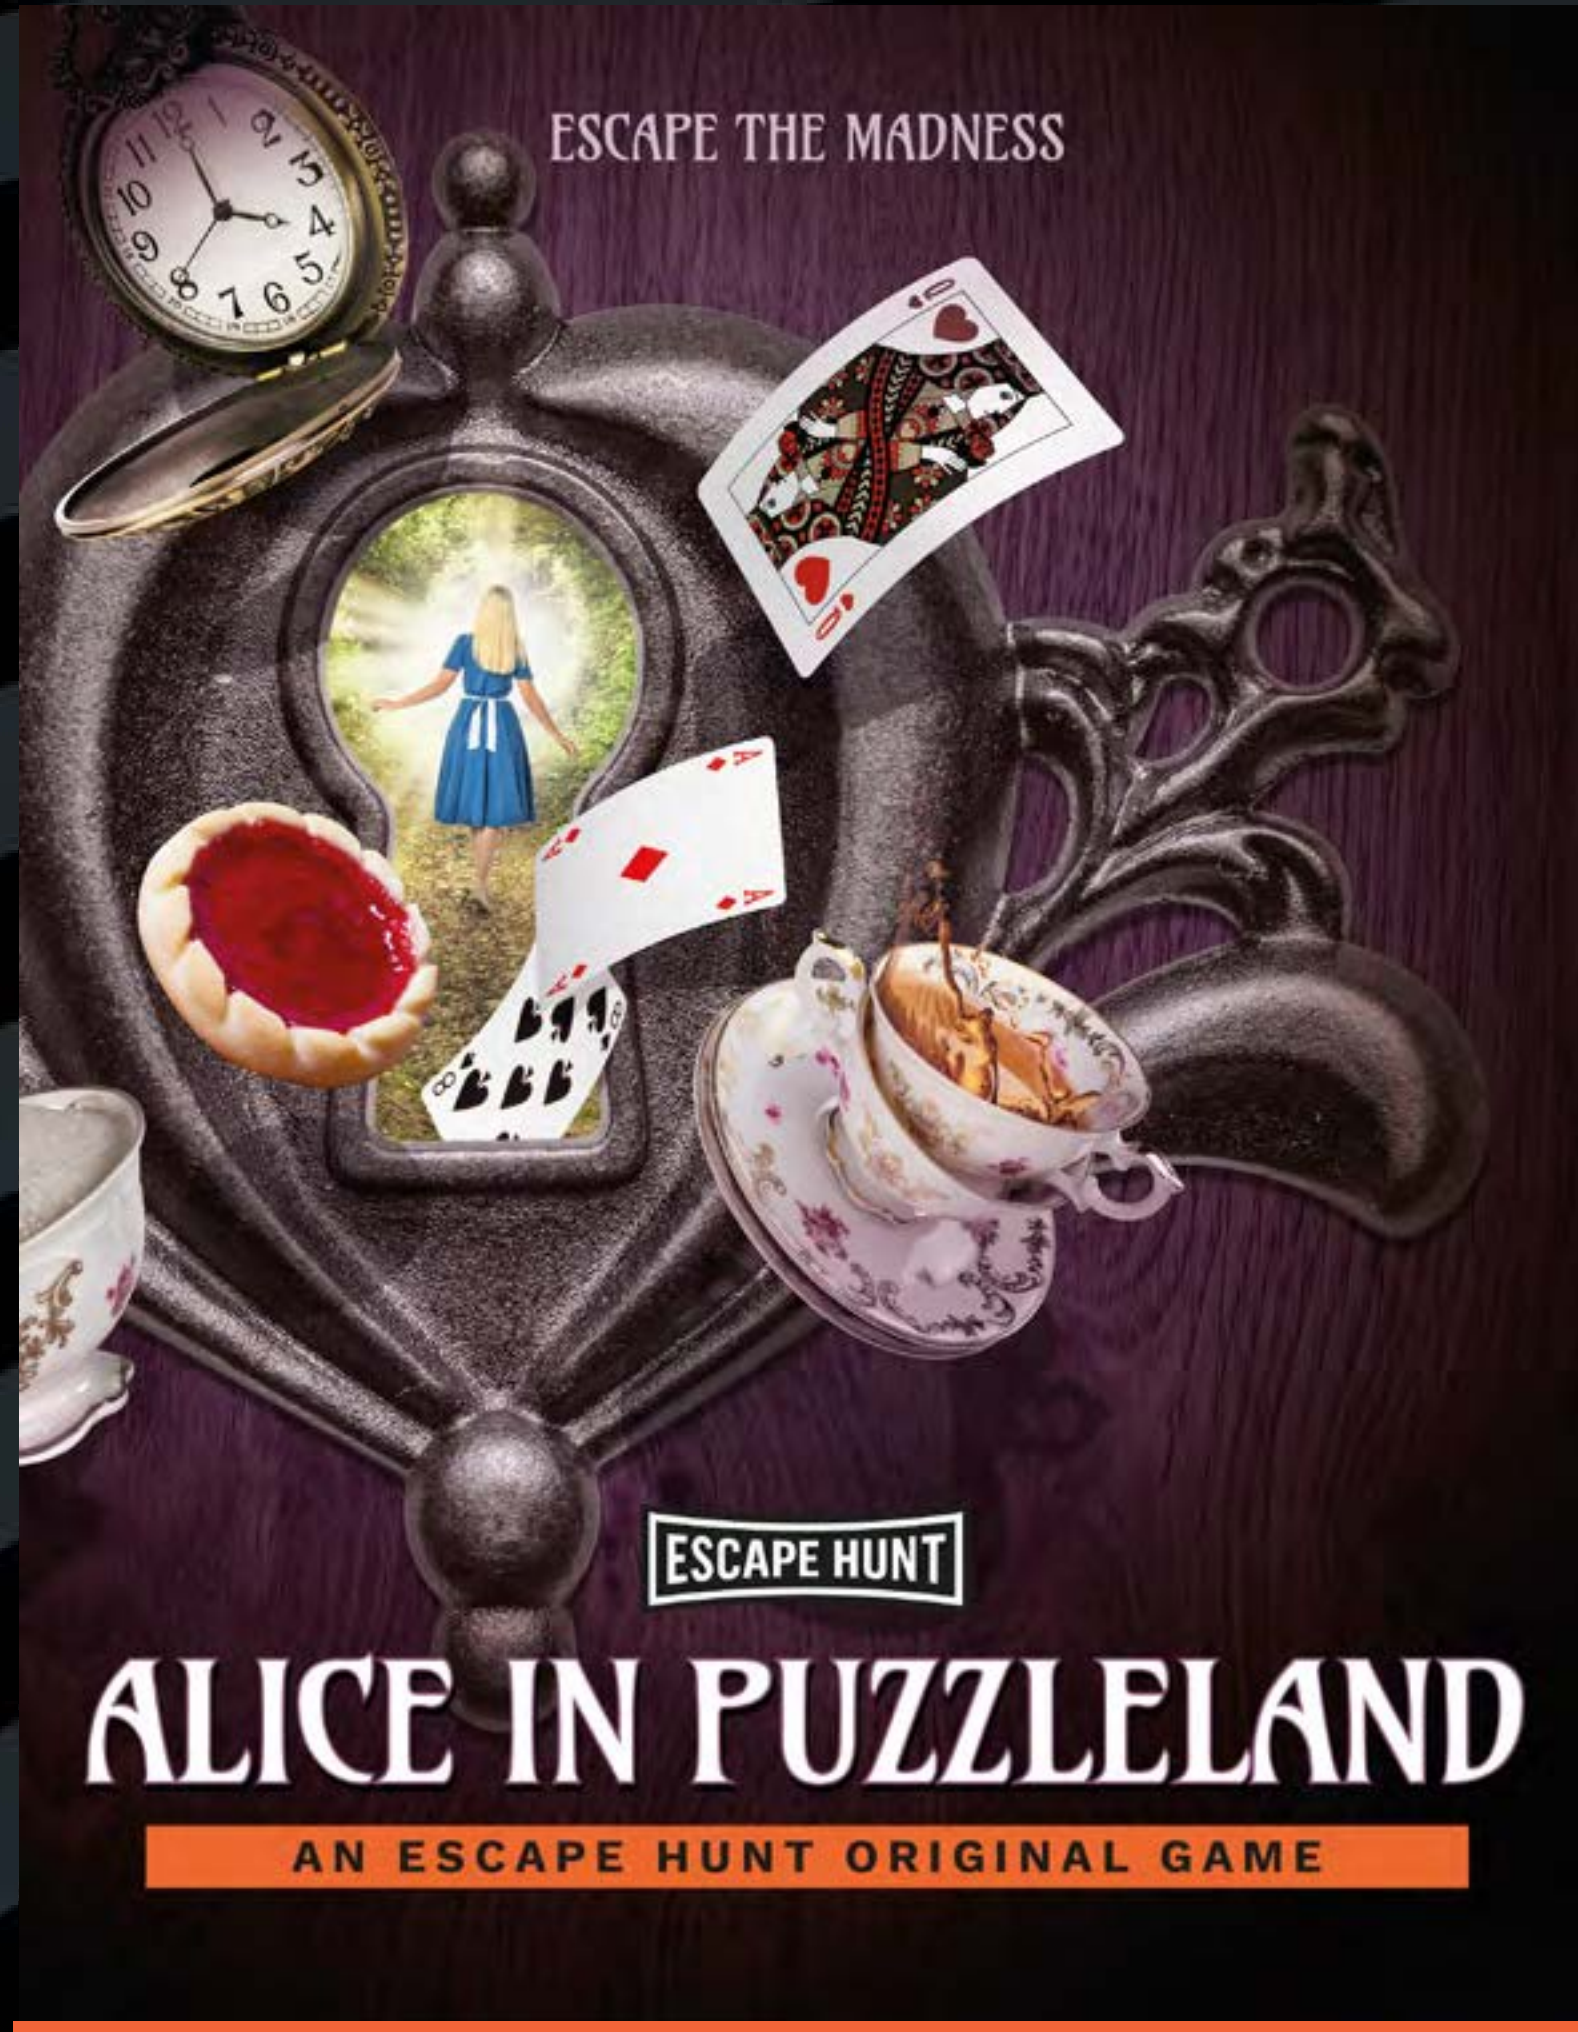

ESCAPE ROOMS

Step into an out of this world adventure with our highly immersive 5* escape rooms where you'll experience pulse-racing real-life adventures

CALL 0330 118 0622

Or visit [escapehunt.com/uk/team-building/](https://www.escapehunt.com/uk/team-building/)