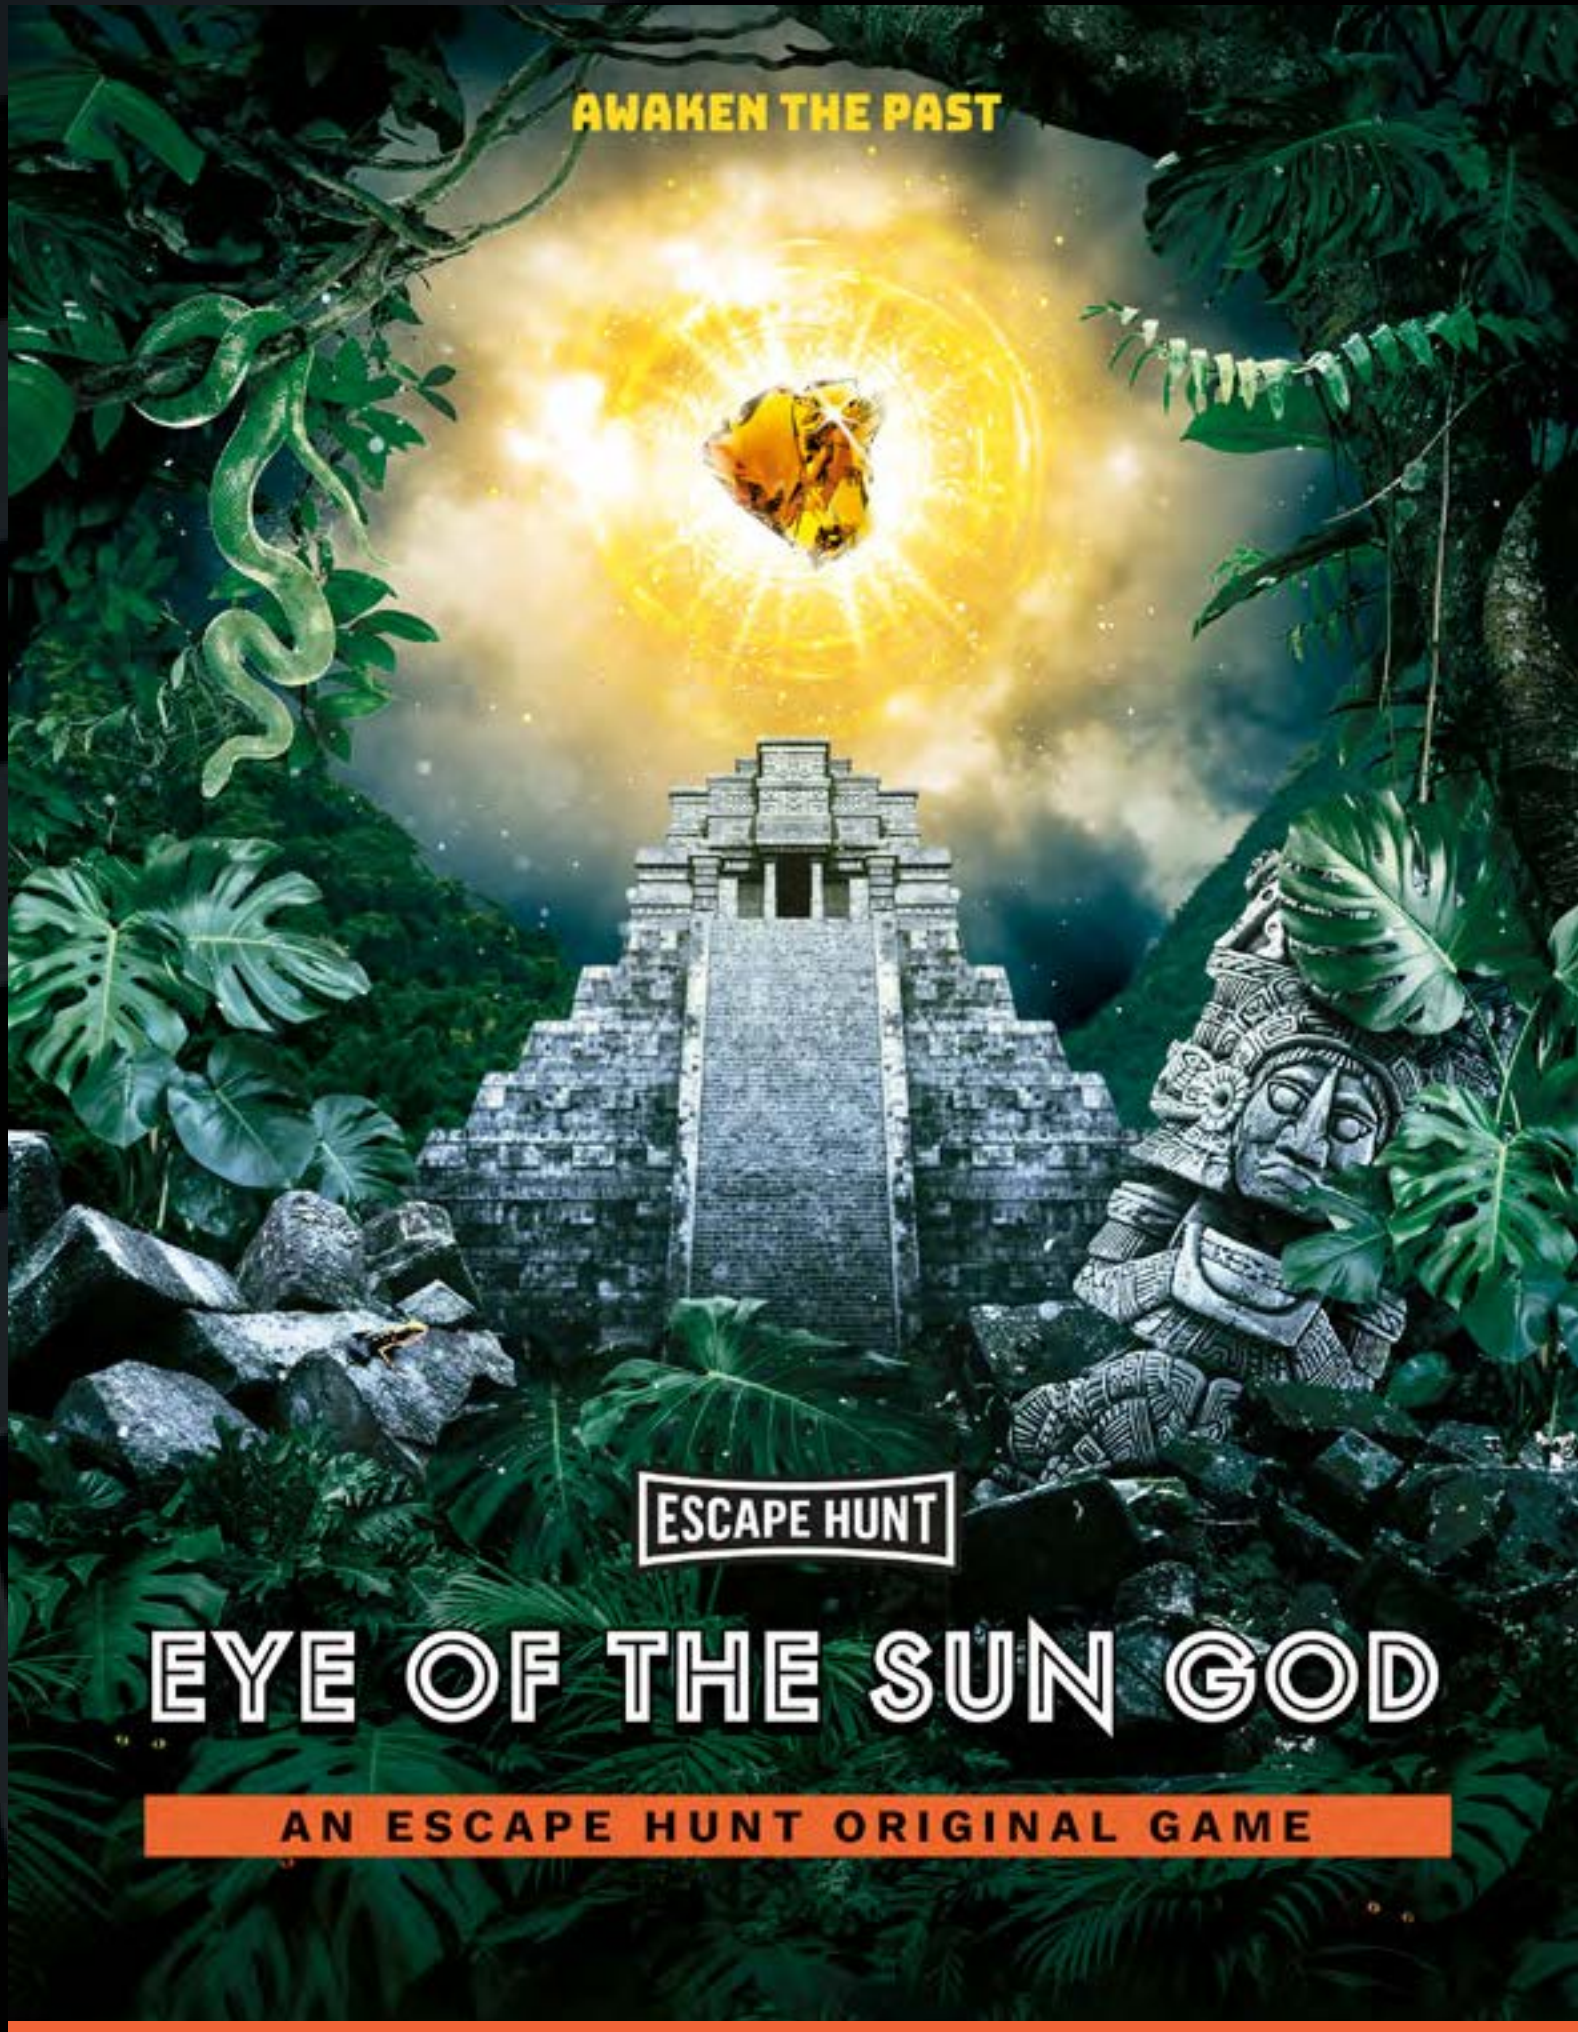

'THE ROLLS ROYCE OF ESCAPE ROOMS'

I CHOOSE BIRMINGHAM

'BEST 60 MINUTES EVER'

TRIPADVISOR REVIEW

ESCAPE ROOMS

Step into an out of this world adventure with our highly immersive 5* escape rooms where you'll experience pulse-racing real-life adventures

CALL 0330 118 0622

Or visit escapehunt.com/uk/team-building/