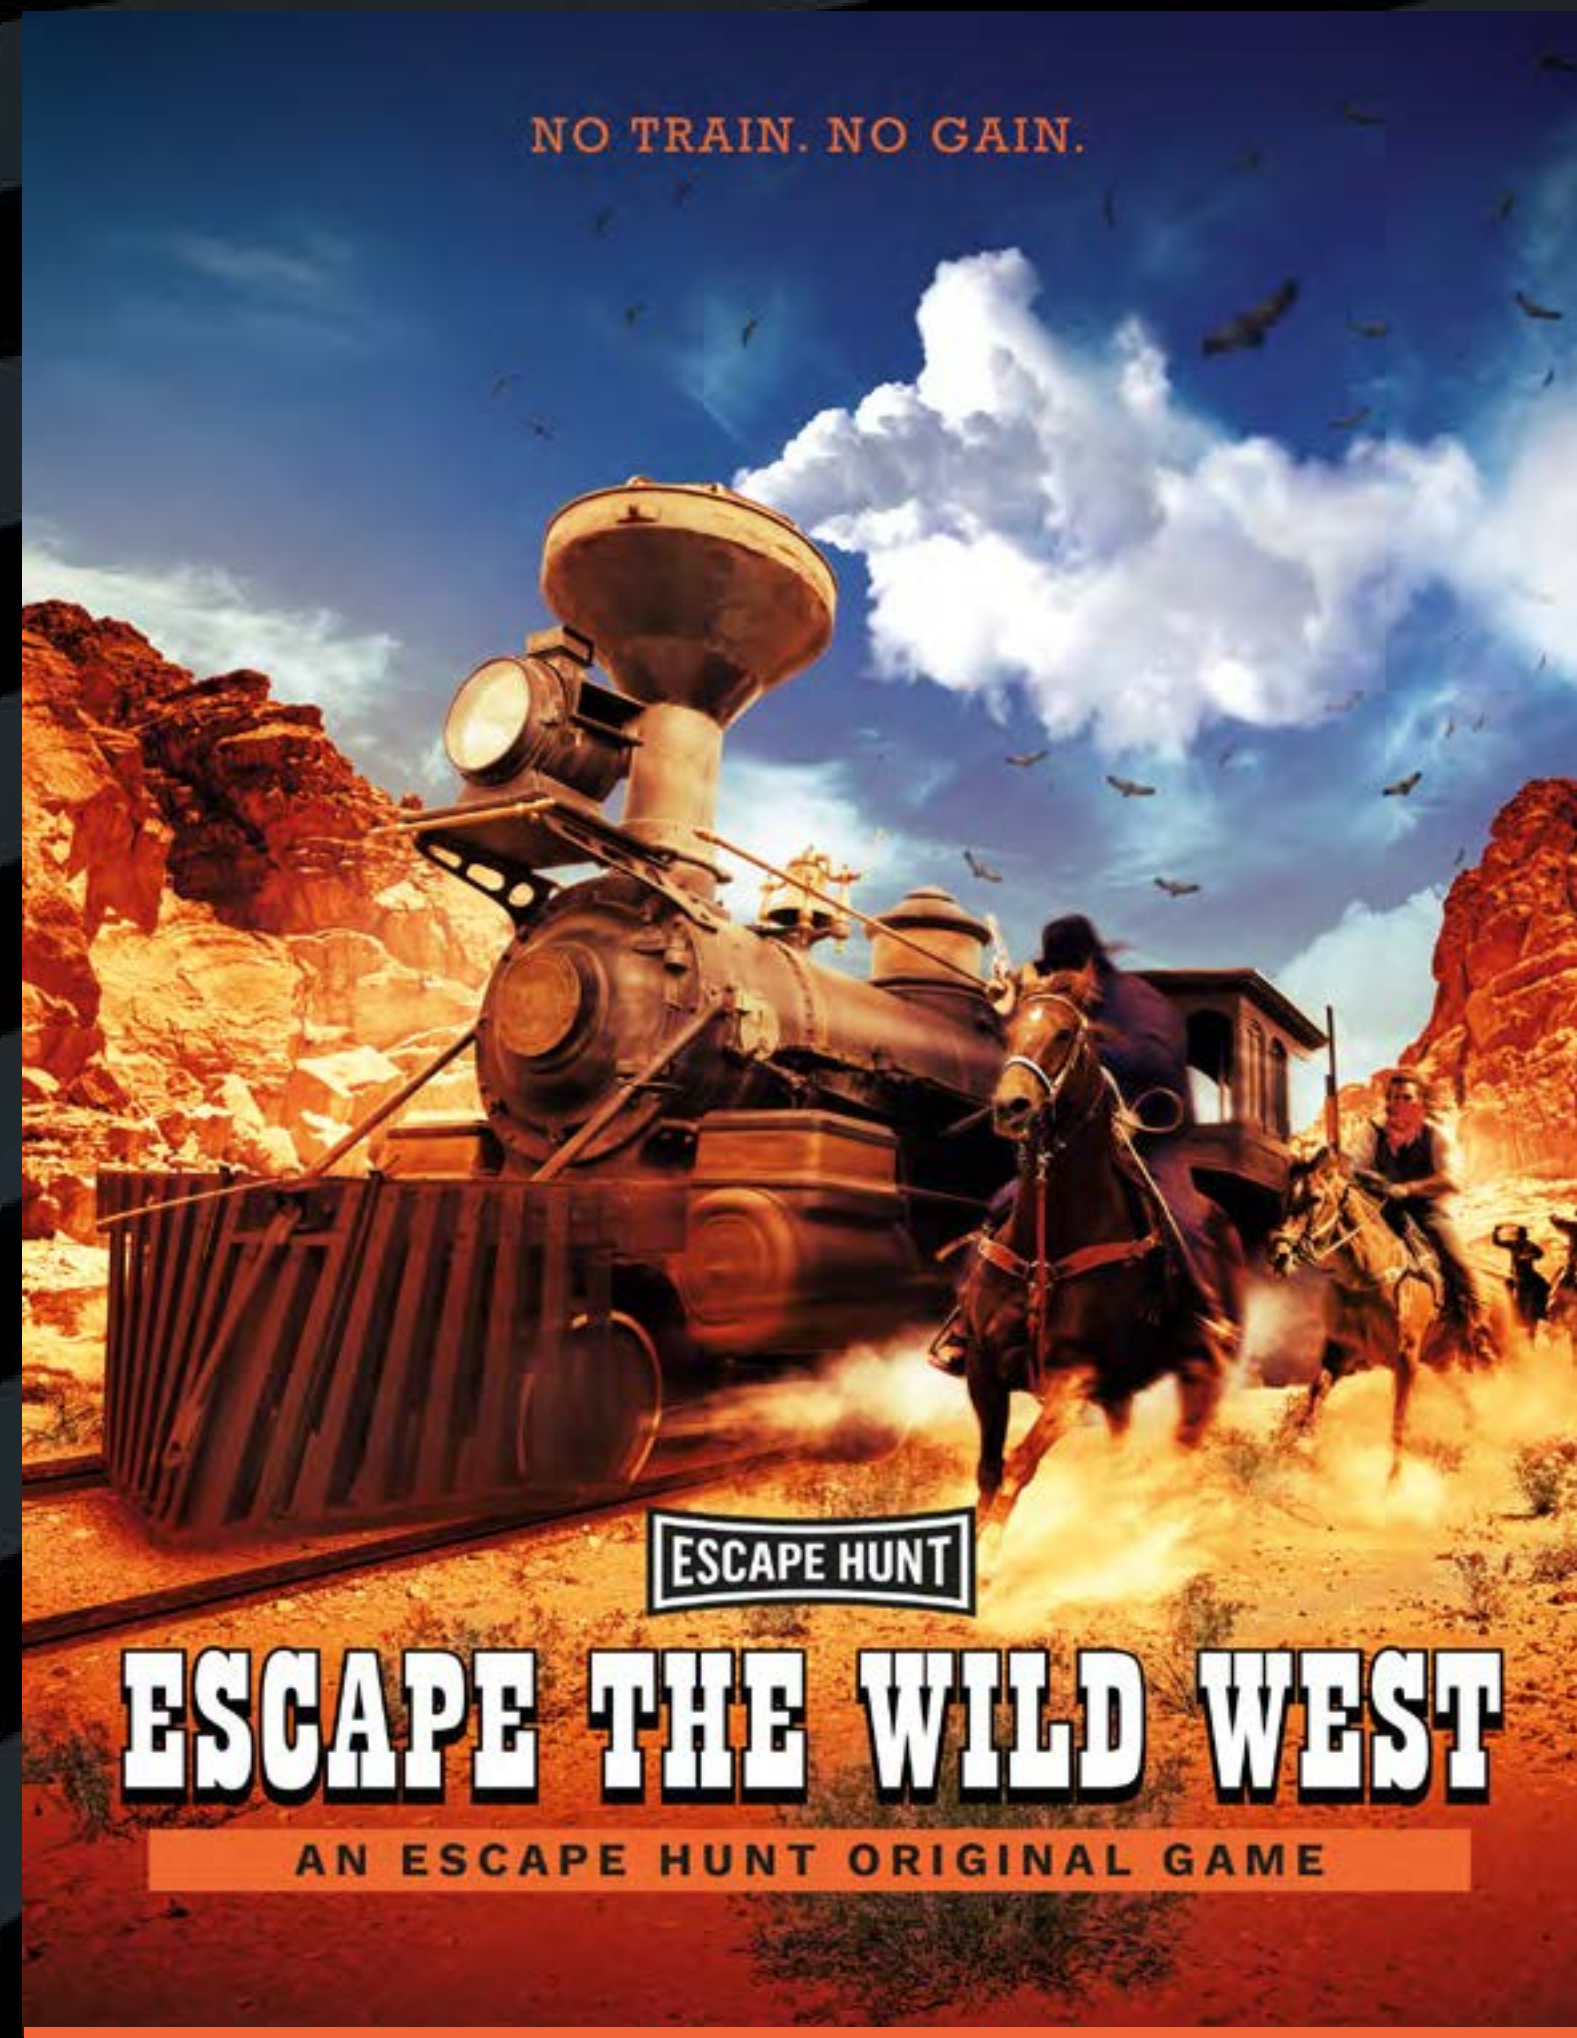

ESCAPE ROOMS

Step into an out of this world adventure with our highly immersive 5* escape rooms where you'll experience pulse-racing real-life adventures

CALL 0330 118 0622

Or visit [escapehunt.com/uk/team-building/](https://www.escapehunt.com/uk/team-building/)