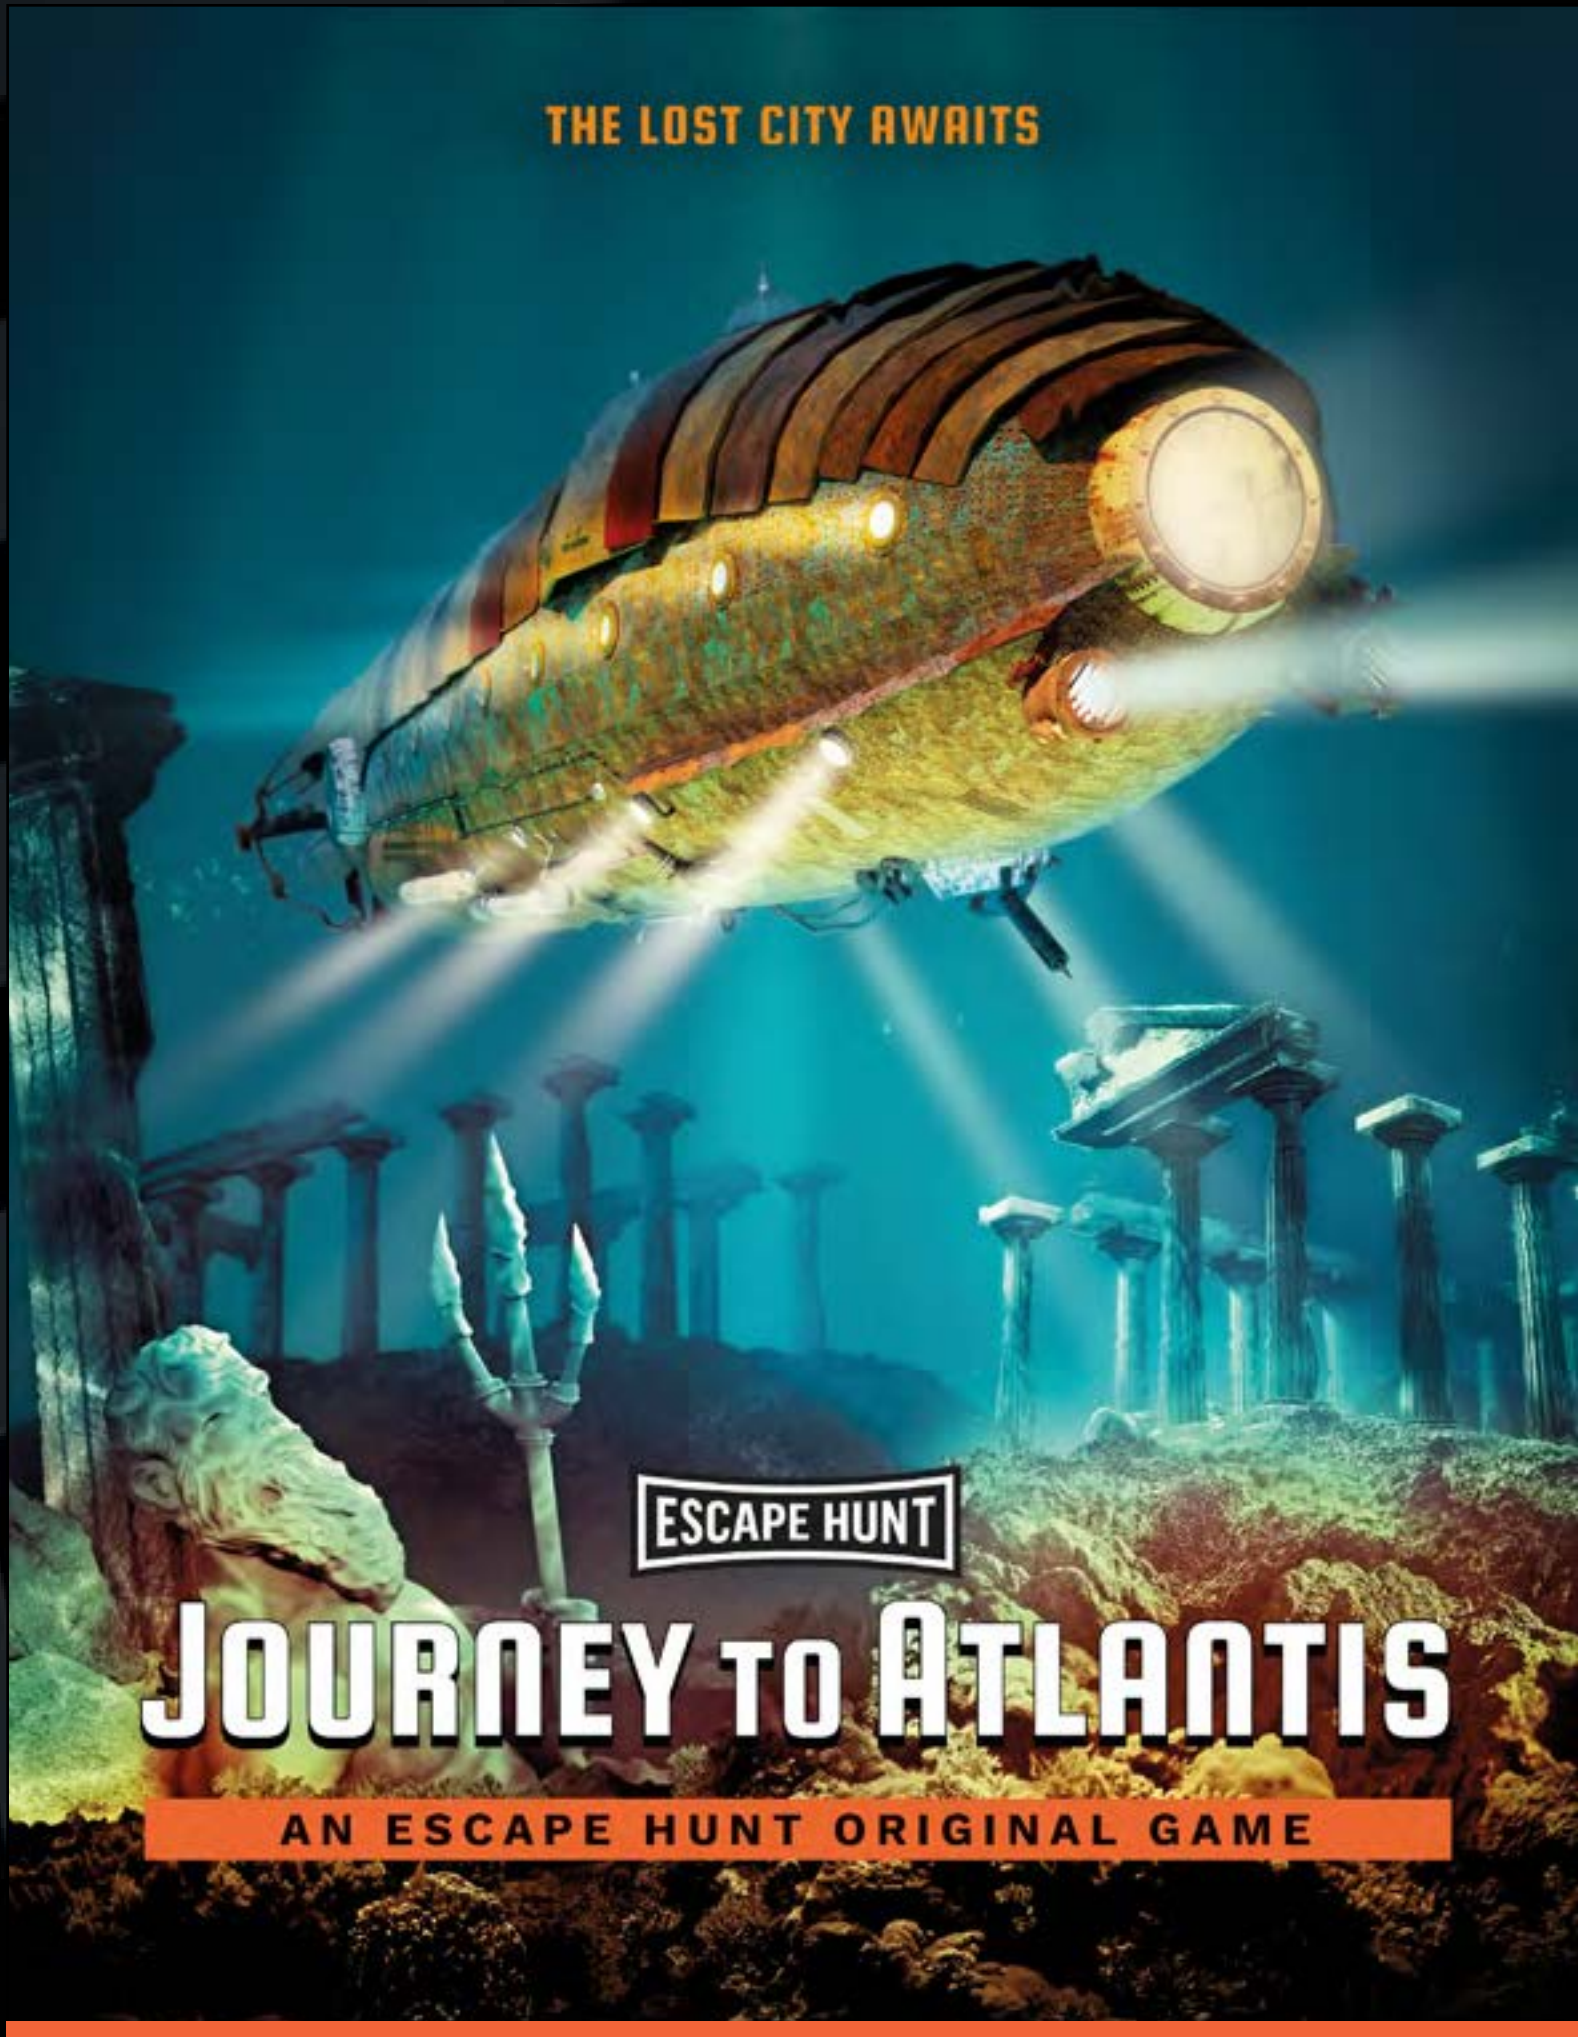

'THE ROLLS ROYCE OF ESCAPE ROOMS'

I CHOOSE BIRMINGHAM

'BEST 60 MINUTES EVER'

TRIPADVISOR REVIEW

ESCAPE ROOMS

Step into an out of this world adventure with our highly immersive 5* escape rooms where you'll experience pulse-racing real-life adventures

CALL 0330 118 0622

Or visit escapehunt.com/uk/team-building/