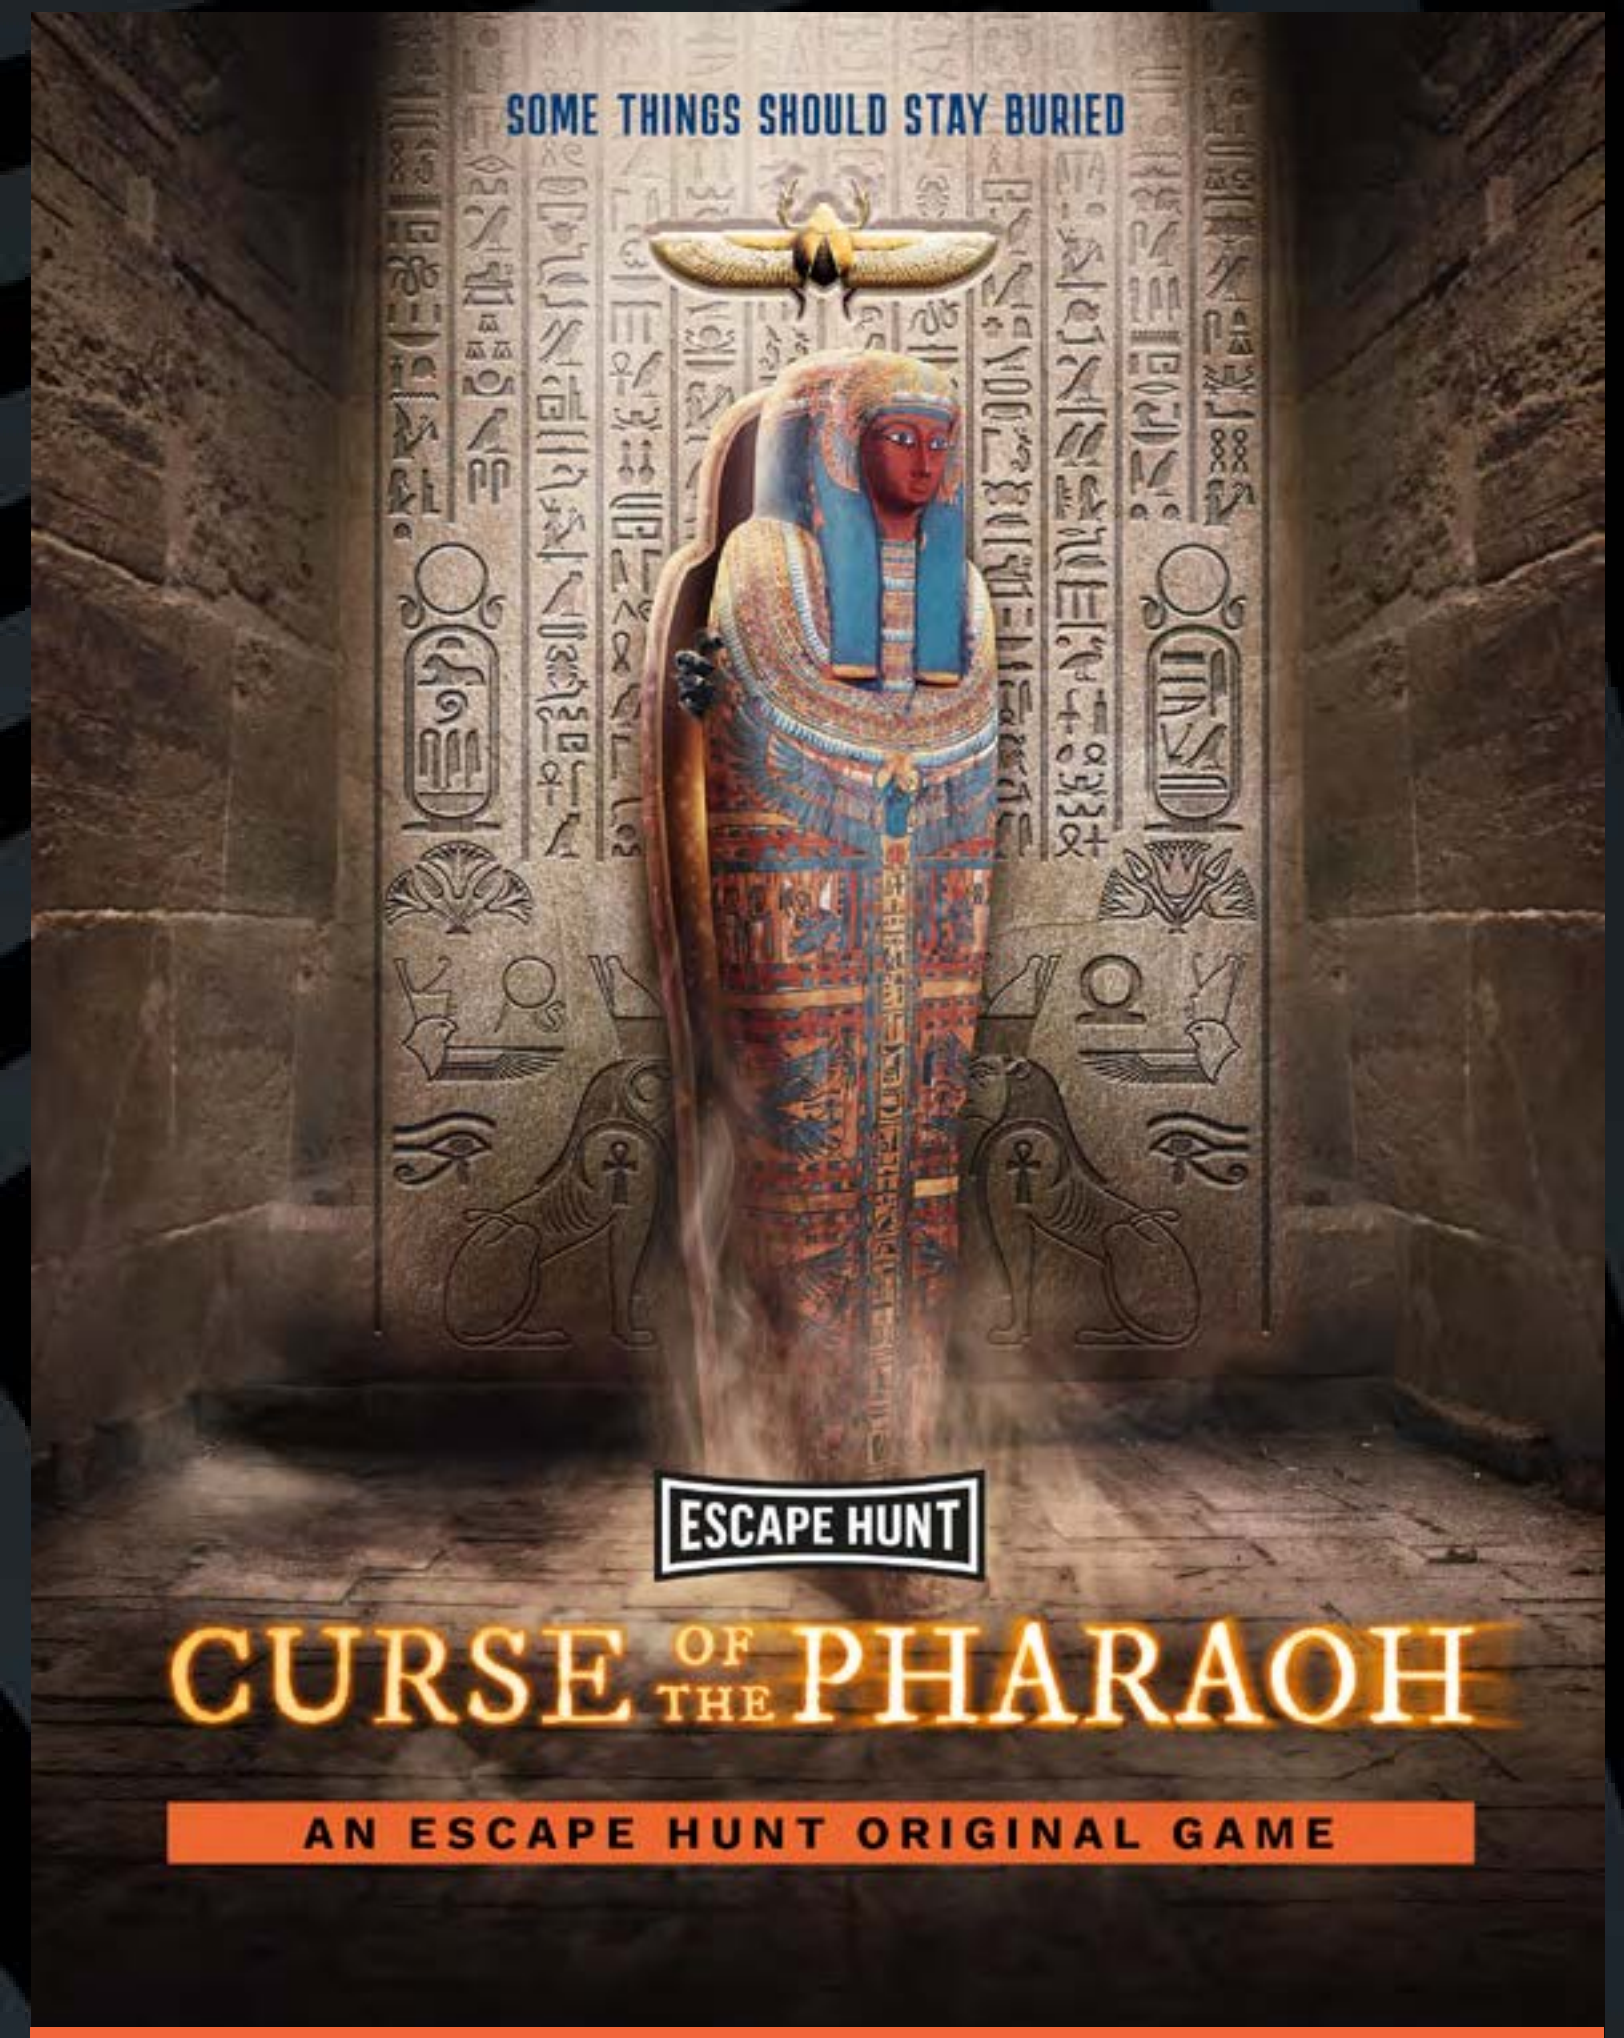

ESCAPE ROOMS

Step into an out of this world adventure with our highly immersive 5* escape rooms where you'll experience pulse-racing real-life adventures

CALL 0330 118 0622
Or visit [escapehunt.com/uk/team-building/](https://www.escapehunt.com/uk/team-building/)