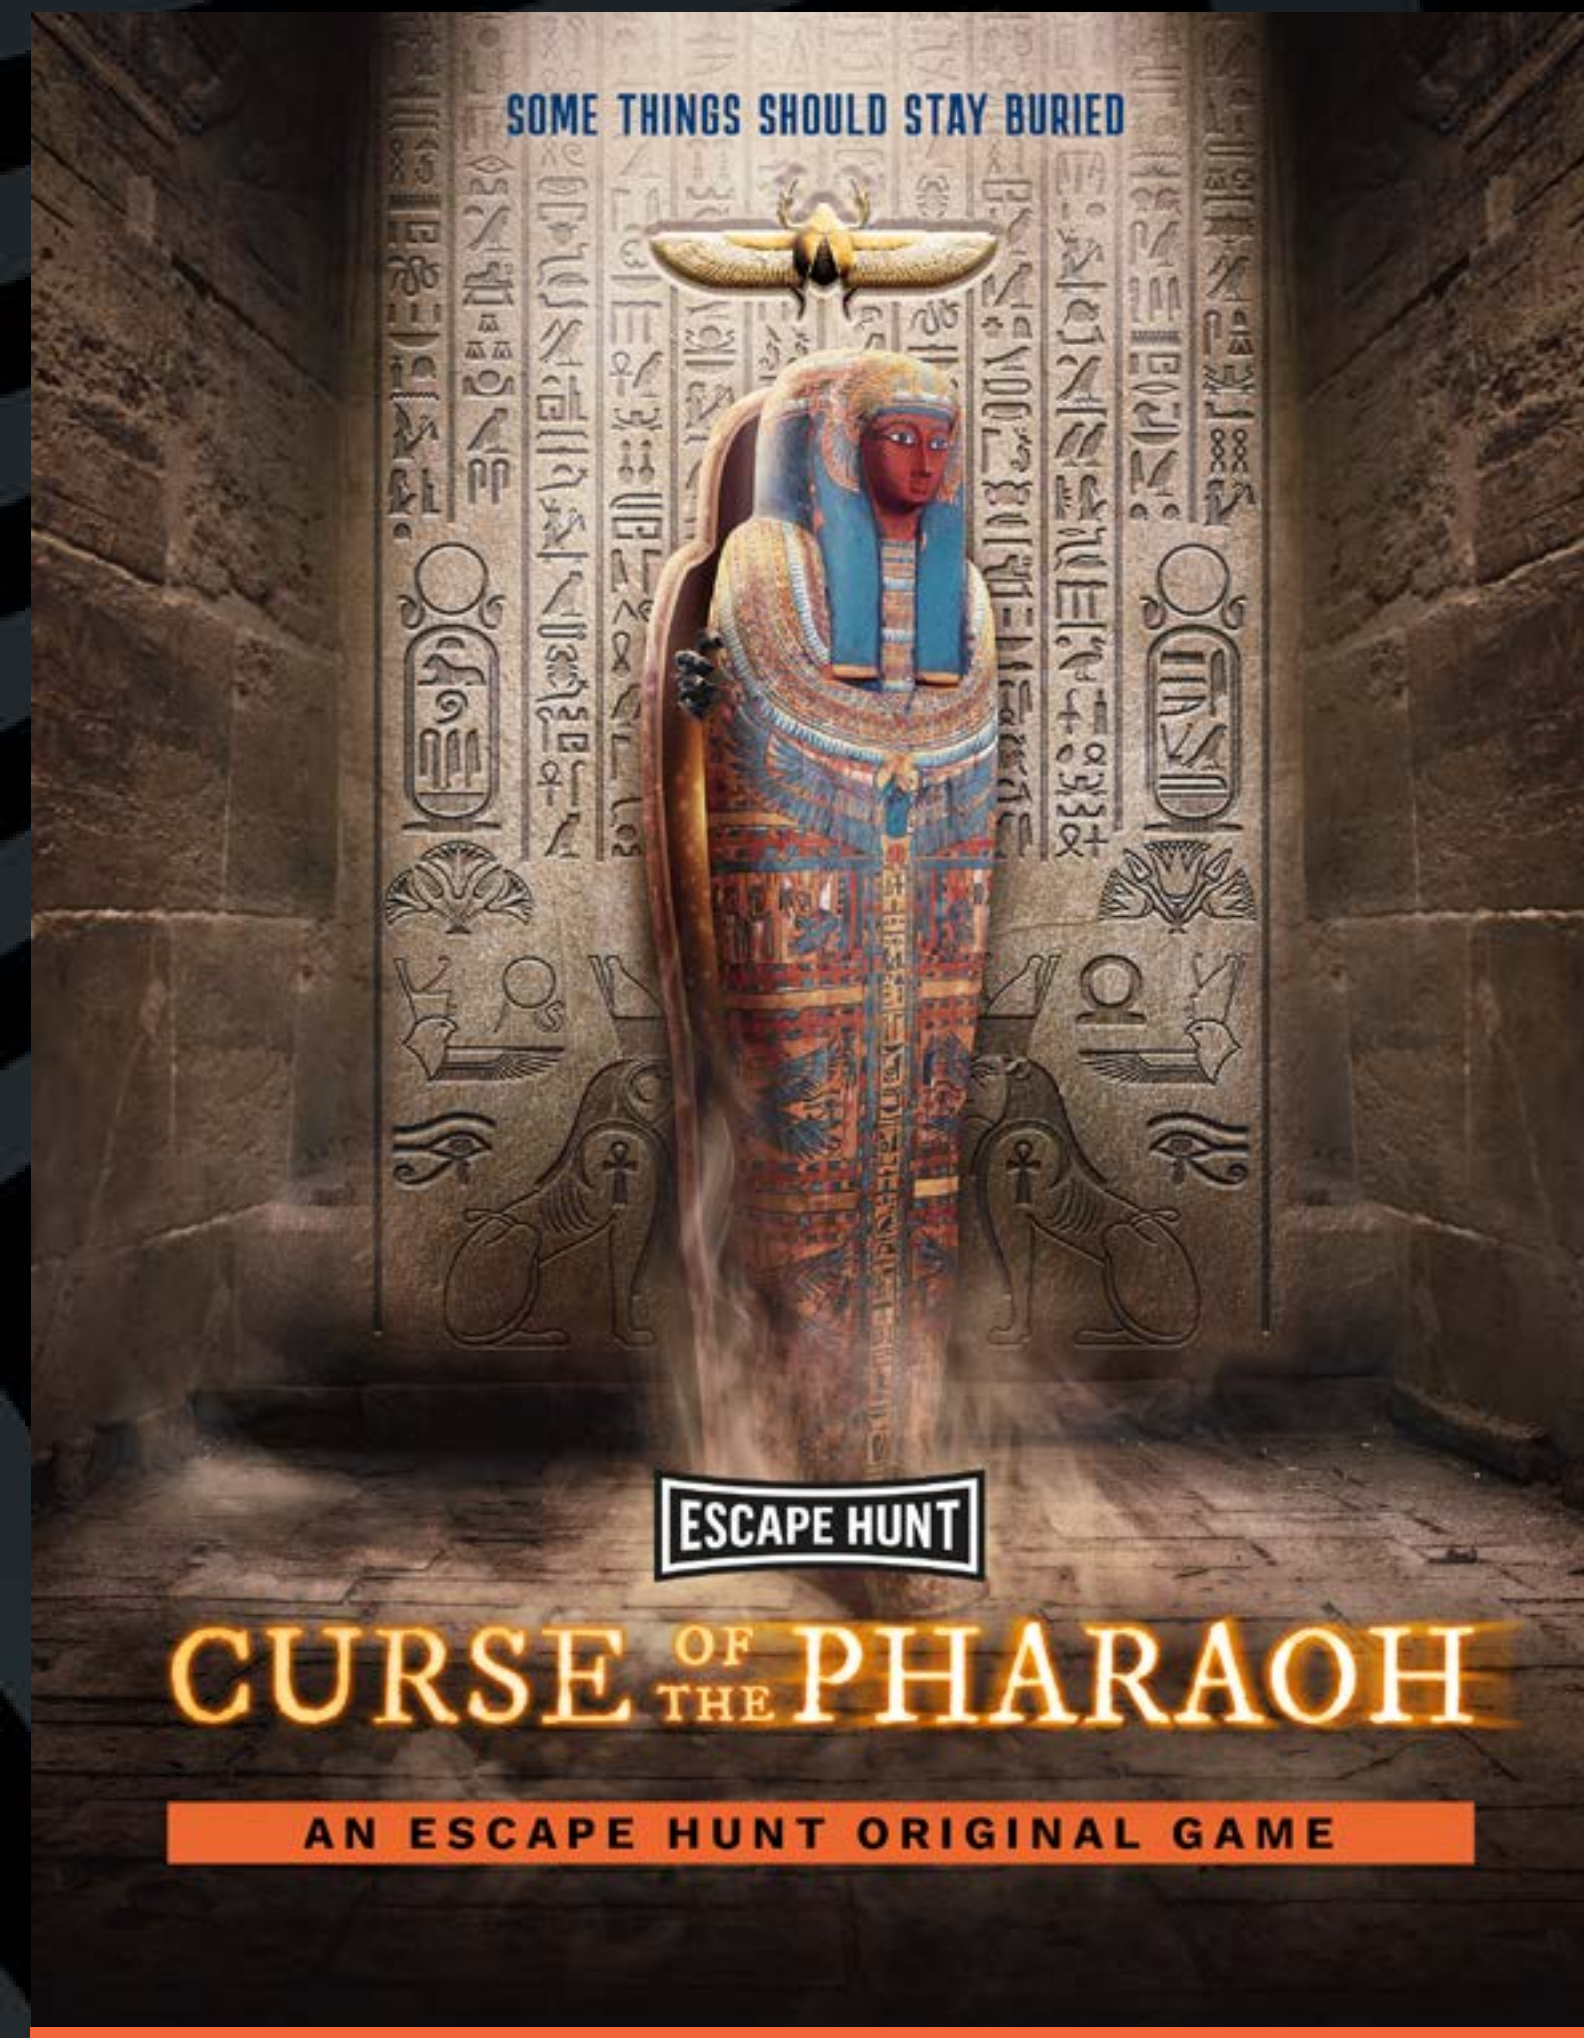

ESCAPE ROOMS

Step into an out of this world adventure with our highly immersive 5* escape rooms where you'll experience pulse-racing real-life adventures

CALL 0330 118 0622
Or visit escapehunt.com/uk/team-building/