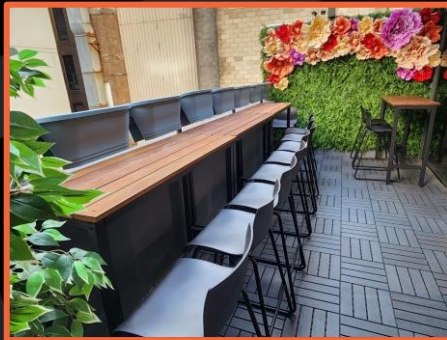

OPTIONAL EXTRAS – LOFT ON GEORGE EVENT SPACE

Main Space & Large Balcony

Party Nook

Main Space & Party Nook

Upper Conference

Large Balcony

Small Balcony

We are a licensed venue. Party Nook is shared space with the Main Space where people may be consuming alcoholic beverages