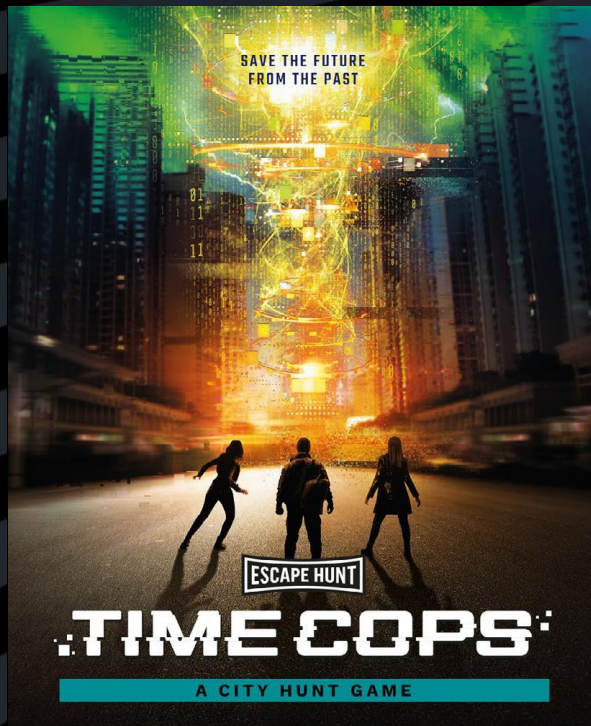

‘GREAT FUN OUTDOOR
ADVENTURE’

TRIPADVISOR REVIEW

‘SO MUCH FUN, 10/10
WOULD DO AGAIN’

TRIPADVISOR REVIEW

OUTDOOR ADVENTURES - CLICK IMAGE FOR DETAILS

Imagine an escape room with no doors, a treasure hunt with more challenges, and a city like you've never seen it before. Step outdoors in these outdoor city hunt adventures.