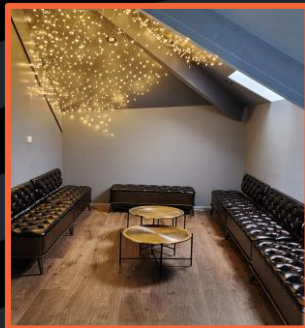

OPTIONAL EXTRAS – LOFT ON GEORGE EVENT SPACE

Main Space & Large Balcony

Party Nook

Main Space & Party Nook

Large Balcony

Small Balcony

Upper Conference

We are a licensed venue. Party Nook is shared space with the Main Space where people may be consuming alcoholic beverages