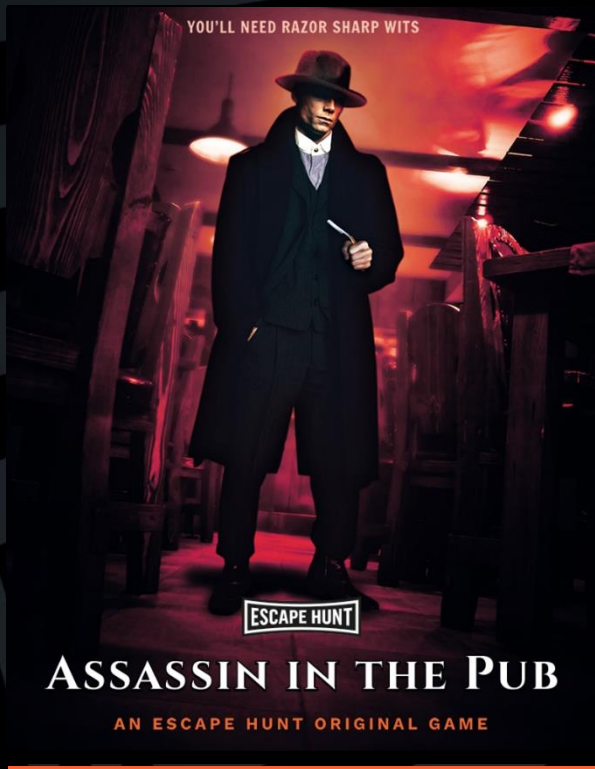

'Fantastic experience! I went here for a team bonding activity'

GOOGLE REVIEW

'The Rolls Royce of escape rooms'

GOOGLE REVIEW

'We had a blast! Kind staff and great quality rooms'

GOOGLE REVIEW

'Best 60 minutes ever!'

TRIPADVISOR REVIEW

INDOOR ESCAPE ROOMS - CLICK IMAGE FOR DETAILS

Step into an out of this world adventure with our highly immersive 5* escape rooms where you'll experience pulse-racing real-life adventures