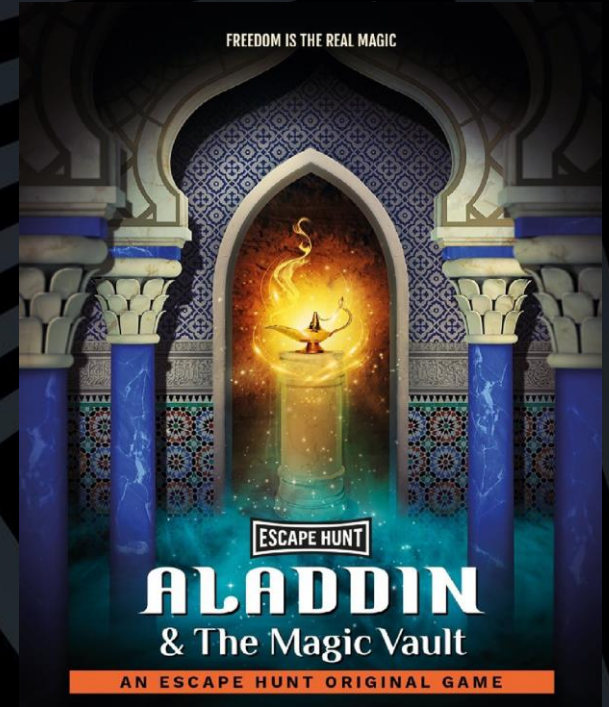

FROM \$25PP

FEATURED IN ALL EVENTS

TEA AND
BISCUITS

PHOTO SESSION
WITH PROPS

OPTIONAL EXTRAS

- ✦ Add on a drink (non-alcoholic) \$4pp
- ✦ Merchandise package starting from \$5pp
- ✦ Catering and drink packages (refer page 12)