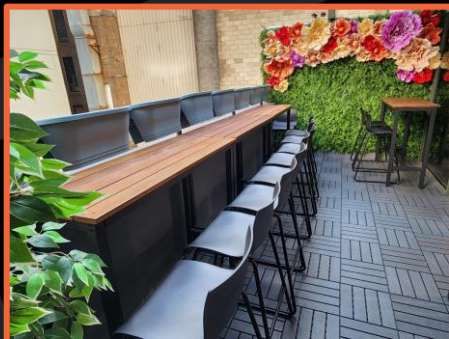

OPTIONAL EXTRAS – LOFT ON GEORGE EVENT SPACE

Main Space & Large Balcony

Party Nook

Main Space & Party Nook

Large Balcony

Small Balcony

Upper Conference

We are a licensed venue. Party Nook is shared space with the Main Space where people may be consuming alcoholic beverages