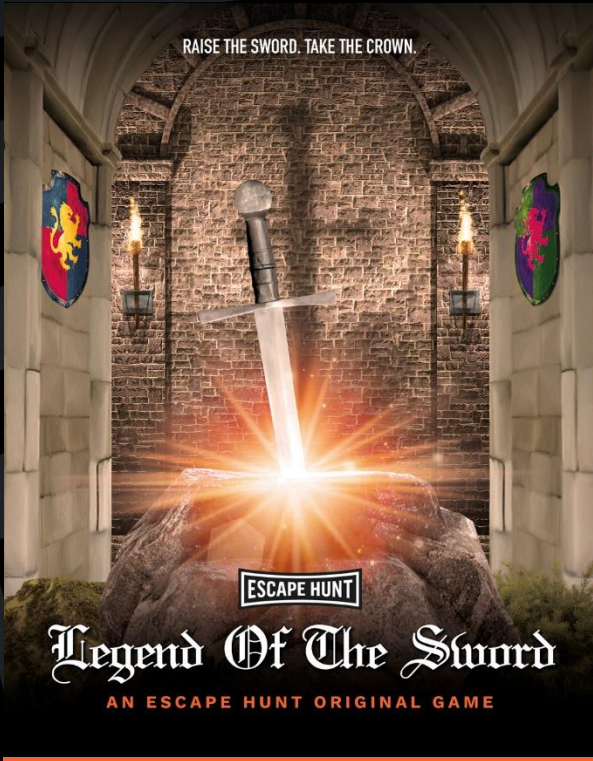

INDOOR ESCAPE ROOMS - CLICK IMAGE FOR DETAILS

Step into an out of this world adventure with our highly immersive 5* escape rooms where you'll experience pulse-racing real-life adventures