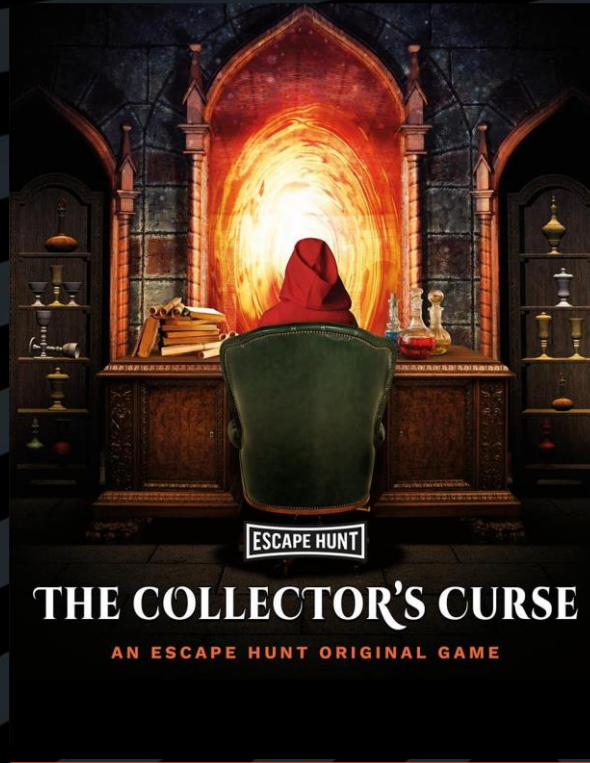

INDOOR ESCAPE ROOMS - CLICK IMAGE FOR DETAILS

Step into an out of this world adventure with our highly immersive 5* escape rooms where you'll experience pulse-racing real-life adventures