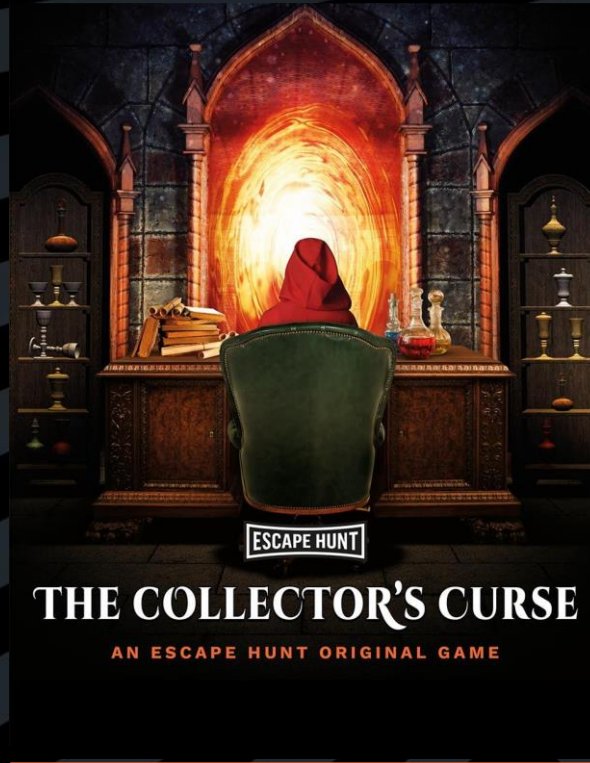

## GREAT WHITE KILLER

AN ESCAPE HUNT ORIGINAL GAME

FREEDOM IS THE REAL MAGIC

## ALADDIN

& The Magic Vault

AN ESCAPE HUNT ORIGINAL GAME

## INDOOR ESCAPE ROOMS - CLICK IMAGE FOR DETAILS

Step into an out of this world adventure with our highly immersive 5\* escape rooms where you'll experience pulse-racing real-life adventures