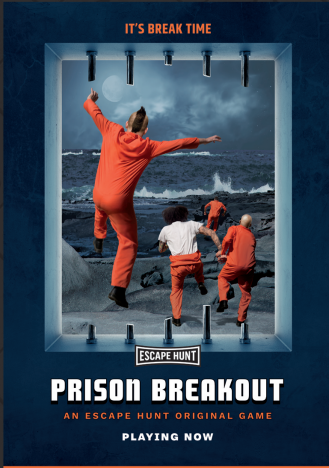

PRISON BREAKOUT

Escape the deadly prison or risk a fate unknown.

It's the mid-1970s and you wake up to find yourself locked in a prison cell. Every 60-minutes the guards drag one prisoner away. So far, none have returned. Your only option is to attempt a daring prison escape or risk a fate unknown.

PLAY HEAD TO HEAD:

2 rooms available for larger groups.

BANK JOB

Steal the diamond and escape the bank.

You are part of an infamous jewel thief gang who is about to steal the Pink Star Diamond from the Bank of Dubai. You've disabled the bank's surveillance system. You now have 60-minutes to steal the diamond and escape before the surveillance system fully reboots.