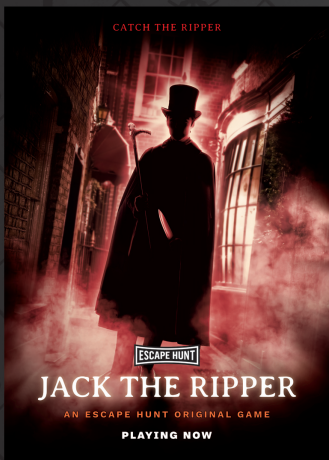

PRISON BREAKOUT

Escape the deadly prison or risk a fate unknown.

It's the mid-1970s and you wake up to find yourself locked in a prison cell. Every 60-minutes the guards drag one prisoner away. So far, none have returned. Your only option is to attempt a daring prison escape or risk a fate unknown.

PLAY HEAD TO HEAD:

2 rooms available for larger groups.

BANK JOB

Steal the diamond and escape the bank.

You are part of an infamous jewel thief gang who is about to steal the Pink Star Diamond from the Bank of Dubai. You've disabled the bank's surveillance system. You now have 60-minutes to steal the diamond and escape before the surveillance system fully reboots.

PLAY HEAD TO HEAD:

2 rooms available for larger groups.

JACK THE RIPPER

Unlock the true identity of Jack the Ripper.

You travel back in time to 1888, where you have been monitoring the White Chapel Murderer for weeks, known as The Ripper. You know his whereabouts and his movements, but you don't yet have any evidence. He leaves his house and you have 60-minutes to find the evidence you need and get out... before he returns!